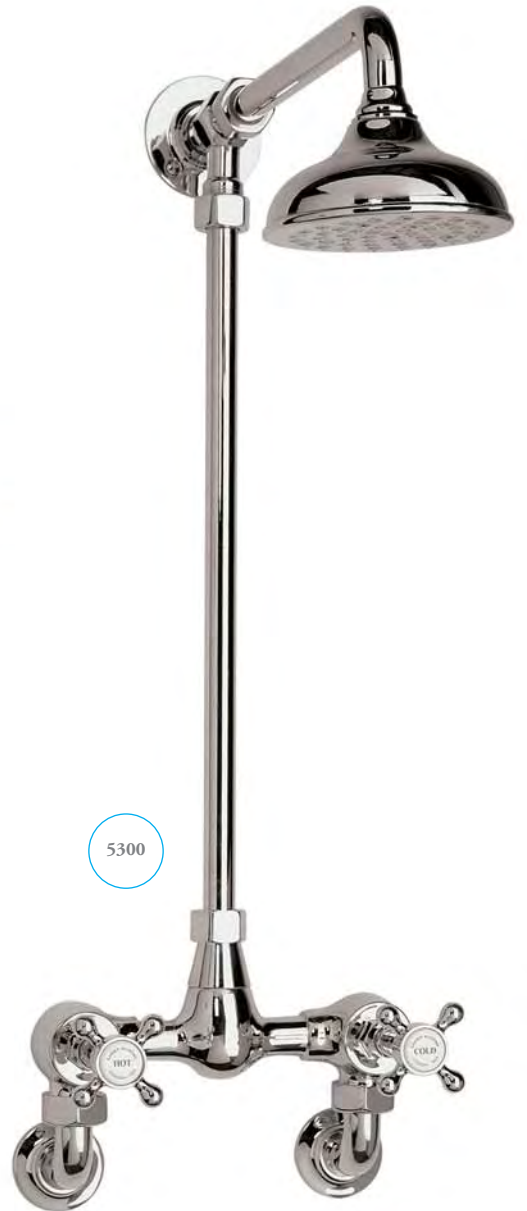

GA	R	GCD	RCD
5300	○	○	○	○
6000	○	○	○	○
6001	○	○	○	○

6000 (GA shown)
Manual shower mixer with handspray and supporting cradle. Incorporates single check valve.

6001 (GA shown)
Manual shower mixer with handspray and wall mounted slider bar. Incorporates single check valve PS28.

5300 (GA shown)
Manual shower mixer with fixed riser.

MASTERCRAFT
VERSION
AVAILABLE

5300