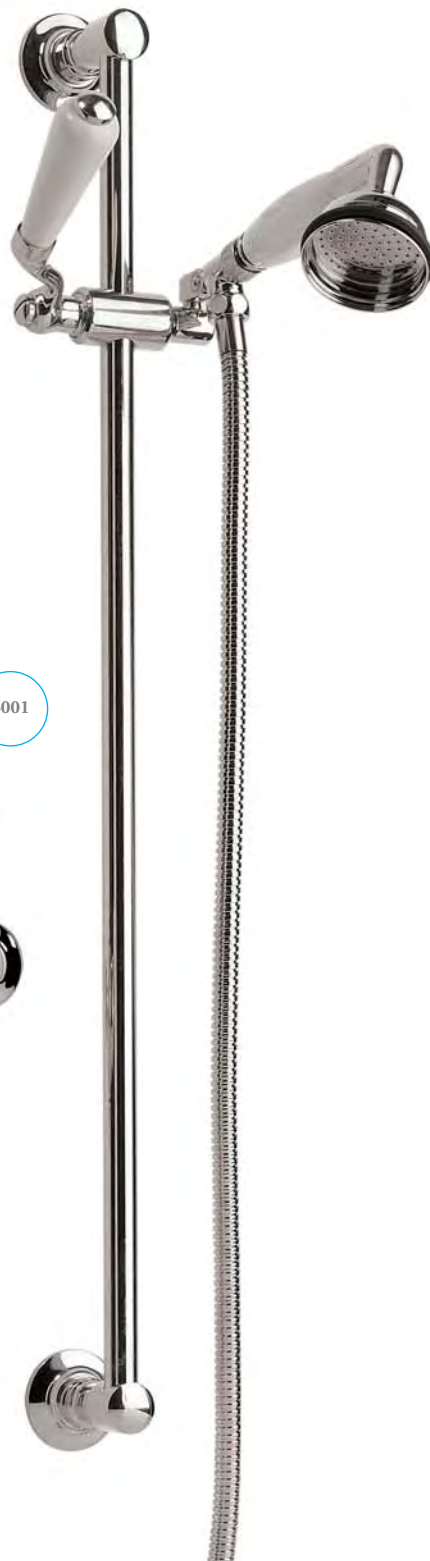

## Thermostatic showers

---

### MCPS53

Mastercraft styled thermostatic shower valve.

---

### MC53C

Recessed thermostatic shower mixer. Octagonal wall plate and lever.

	GA	R	GCD	RCD
5300	○	○	○	○
6000	○	○	○	○
6001	○	○	○	○

**6000 (GA shown)**  
Manual shower mixer with handspray and supporting cradle. Incorporates single check valve.

**6001 (GA shown)**  
Manual shower mixer with handspray and wall mounted slider bar. Incorporates single check valve PS28.

**5300 (GA shown)**  
Manual shower mixer with fixed riser.

MASTERCRAFT  
VERSION  
AVAILABLE 