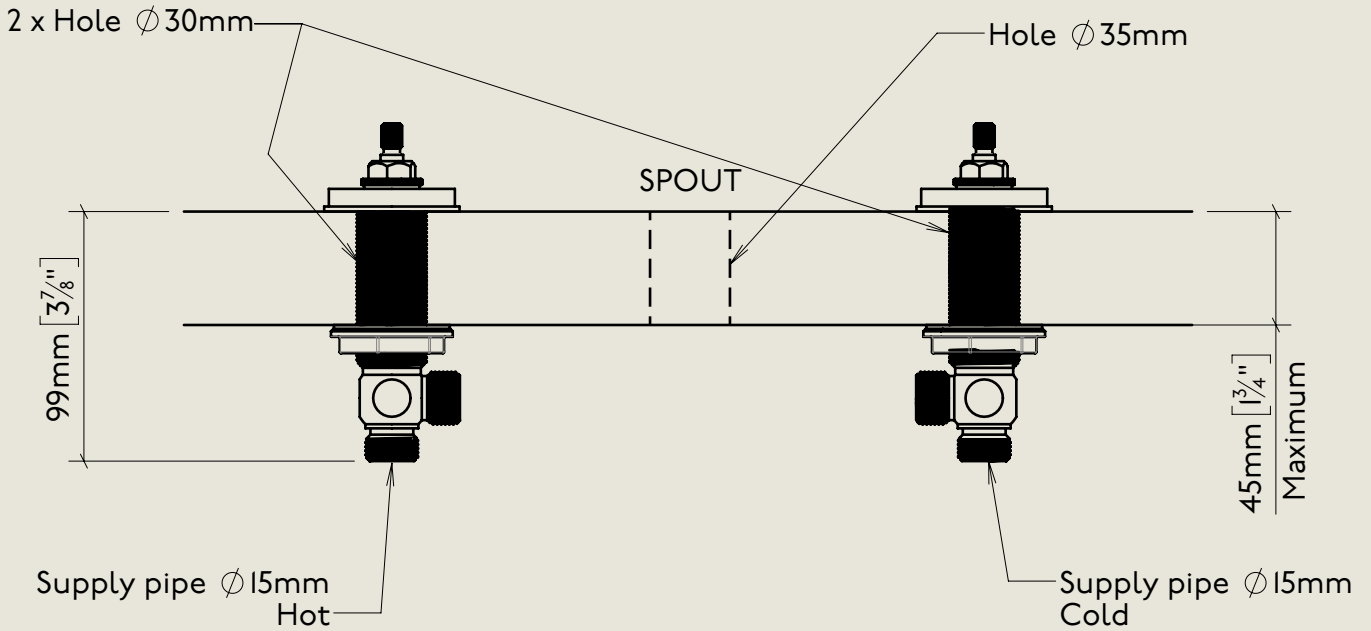

Model No.	Description	
MC6455	Mastercraft 6455 Three Hole Basin Mixer with Pop Up Waste	Complete

BY APPOINTMENT TO
HER MAJESTY QUEEN ELIZABETH II
MANUFACTURE OF KITCHEN & BATHROOM TAPS & MIXERS
BARBER WILSONS & CO. LTD
LONDON

LONDON **BARBER WILSONS & CO** EST. 1905

American adapters fitted as standard when purchased via BW&Co USA

Model No.	Description	
XXXX-XXXX	Three Hole Basin Mixer with Pop Up Waste	First Fix

BY APPOINTMENT TO
HER MAJESTY QUEEN ELIZABETH II
MANUFACTURE OF KITCHEN & BATHROOM TAPS & MIXERS
BARBER WILSONS & CO. LTD
LONDON

LONDON

BARBER WILSONS & CO

EST. 1905

American adapters fitted as standard when purchased via BW&Co USA

Model No.

MC6455

Description

Mastercraft 6455
Three Hole Basin Mixer with Pop Up Waste

Model No.

MC6455

Description

Mastercraft 6455
Three Hole Basin Mixer with Pop Up Waste

Valve