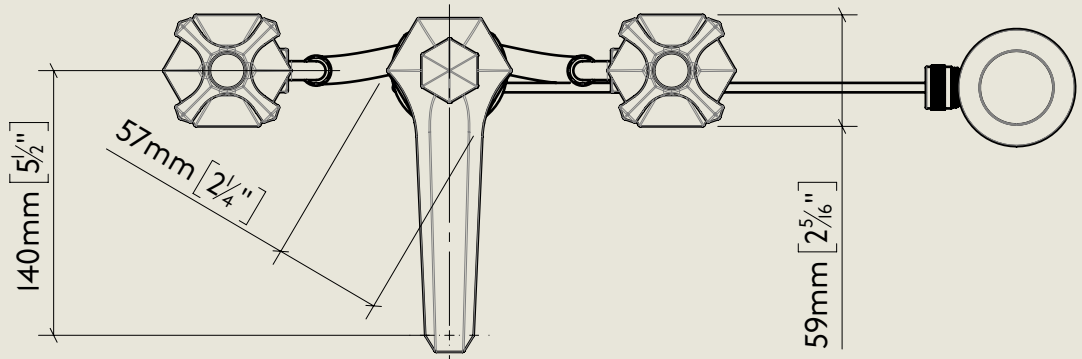

BY APPOINTMENT TO
HER MAJESTY QUEEN ELIZABETH II
MANUFACTURE OF KITCHEN & BATHROOM TAPS & MIXERS
BARBER WILSONS & CO. LTD
LONDON

LONDON

BARBER WILSONS & CO

EST. 1905

American adapters fitted as standard when purchased via BW&Co USA

Model No.	Description	
MC6455	Mastercraft 6455 Three Hole Basin Mixer with Pop Up Waste	Complete

BY APPOINTMENT TO
HER MAJESTY QUEEN ELIZABETH II
MANUFACTURE OF KITCHEN & BATHROOM TAPS & MIXERS
BARBER WILSONS & CO. LTD
LONDON

LONDON **BARBER WILSONS & CO** EST. 1905

American adapters fitted as standard when purchased via BW&Co USA

Model No.	Description	
XXXX-XXXX	Three Hole Basin Mixer with Pop Up Waste	First Fix

BY APPOINTMENT TO
HER MAJESTY QUEEN ELIZABETH II
MANUFACTURE OF KITCHEN & BATHROOM TAPS & MIXERS
BARBER WILSONS & CO. LTD
LONDON

LONDON

BARBER WILSONS & CO

EST. 1905

American adapters fitted as standard when purchased via BW&Co USA

Model No.

MC6455

Description

Mastercraft 6455
Three Hole Basin Mixer with Pop Up Waste