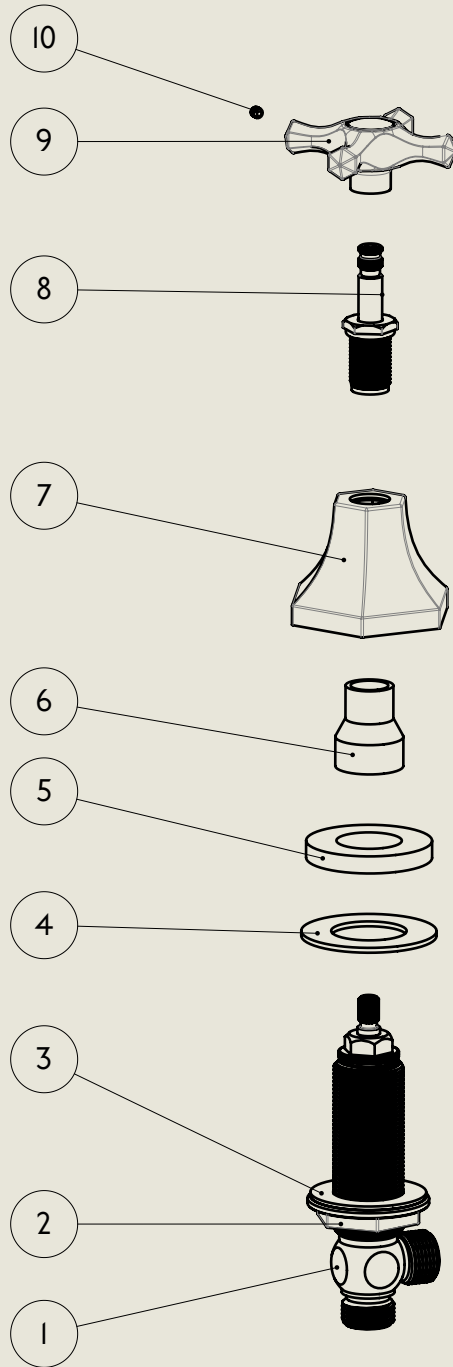

LONDON **BARBER WILSONS & CO** EST. 1905

American adapters fitted as standard when purchased via BW&Co USA

Model No.	Description	
XXXX-XXXX	Three Hole Basin Mixer with Pop Up Waste	First Fix

BY APPOINTMENT TO
HER MAJESTY QUEEN ELIZABETH II
MANUFACTURE OF KITCHEN & BATHROOM TAPS & MIXERS
BARBER WILSONS & CO. LTD
LONDON

LONDON

BARBER WILSONS & CO

EST. 1905

American adapters fitted as standard when purchased via BW&Co USA

Model No.

MC6455

Description

Mastercraft 6455
Three Hole Basin Mixer with Pop Up Waste

Second Fix

BY APPOINTMENT TO
HER MAJESTY QUEEN ELIZABETH II
MANUFACTURE OF KITCHEN & BATHROOM TAPS & MIXERS
BARBER WILSONS & CO. LTD
LONDON

LONDON

BARBER WILSONS & CO

EST. 1905

American adapters fitted as standard when purchased via BW&Co USA

Model No.

MC6455

Description

Mastercraft 6455
Three Hole Basin Mixer with Pop Up Waste

Valve