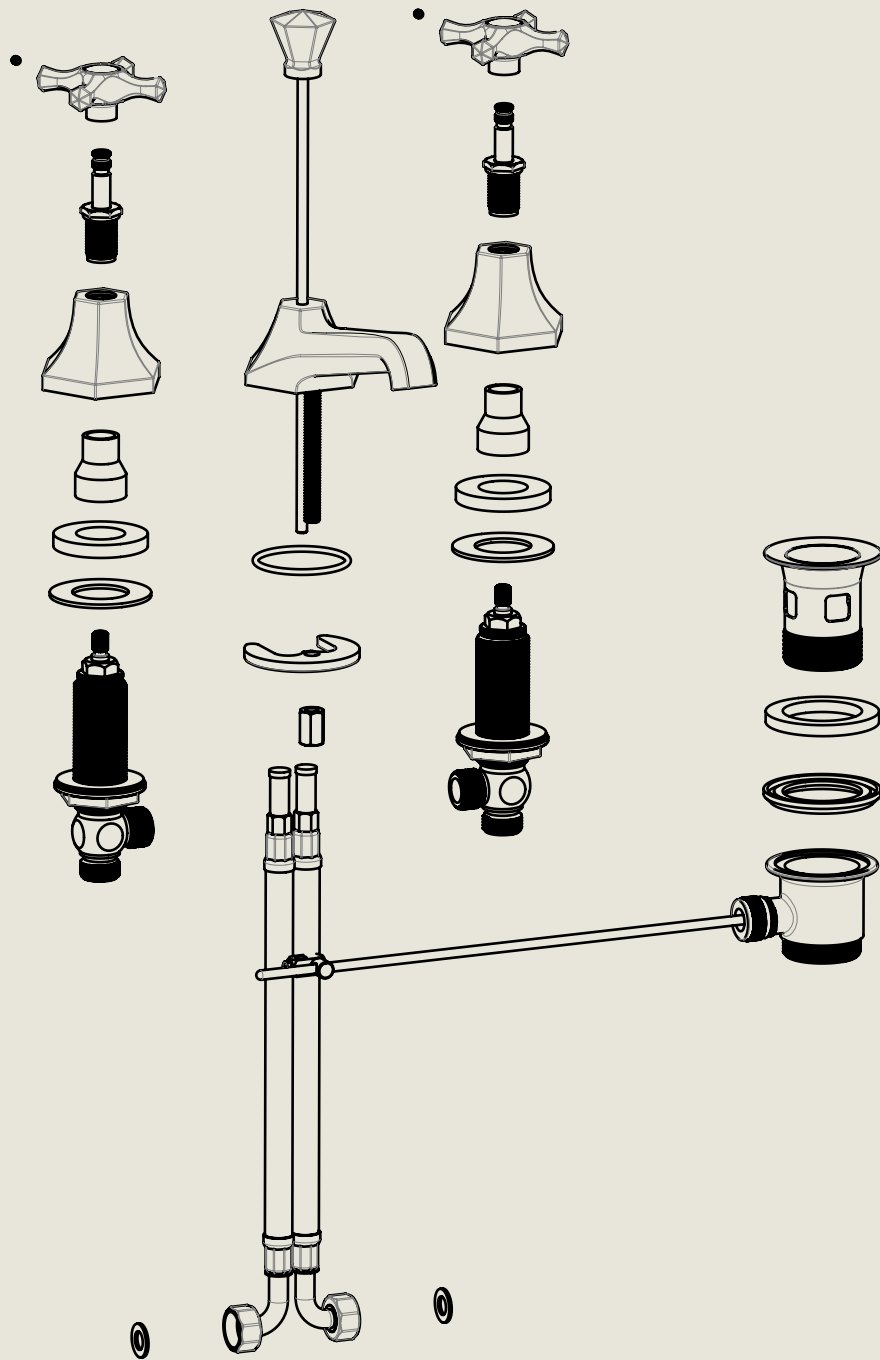

Model No.	Description	
MC6455	Mastercraft 6455 Three Hole Basin Mixer with Pop Up Waste	Complete

BY APPOINTMENT TO
HER MAJESTY QUEEN ELIZABETH II
MANUFACTURE OF KITCHEN & BATHROOM TAPS & MIXERS
BARBER WILSONS & CO. LTD
LONDON

LONDON **BARBER WILSONS & CO** EST. 1905

American adapters fitted as standard when purchased via BW&Co USA

Model No.	Description	
XXXX-XXXX	Three Hole Basin Mixer with Pop Up Waste	First Fix

BY APPOINTMENT TO
HER MAJESTY QUEEN ELIZABETH II
MANUFACTURE OF KITCHEN & BATHROOM TAPS & MIXERS
BARBER WILSONS & CO. LTD
LONDON

LONDON

BARBER WILSONS & CO

EST. 1905

American adapters fitted as standard when purchased via BW&Co USA

Model No.

MC6455

Description

Mastercraft 6455
Three Hole Basin Mixer with Pop Up Waste

Model No.

MC6455

Description

Mastercraft 6455
Three Hole Basin Mixer with Pop Up Waste

Valve