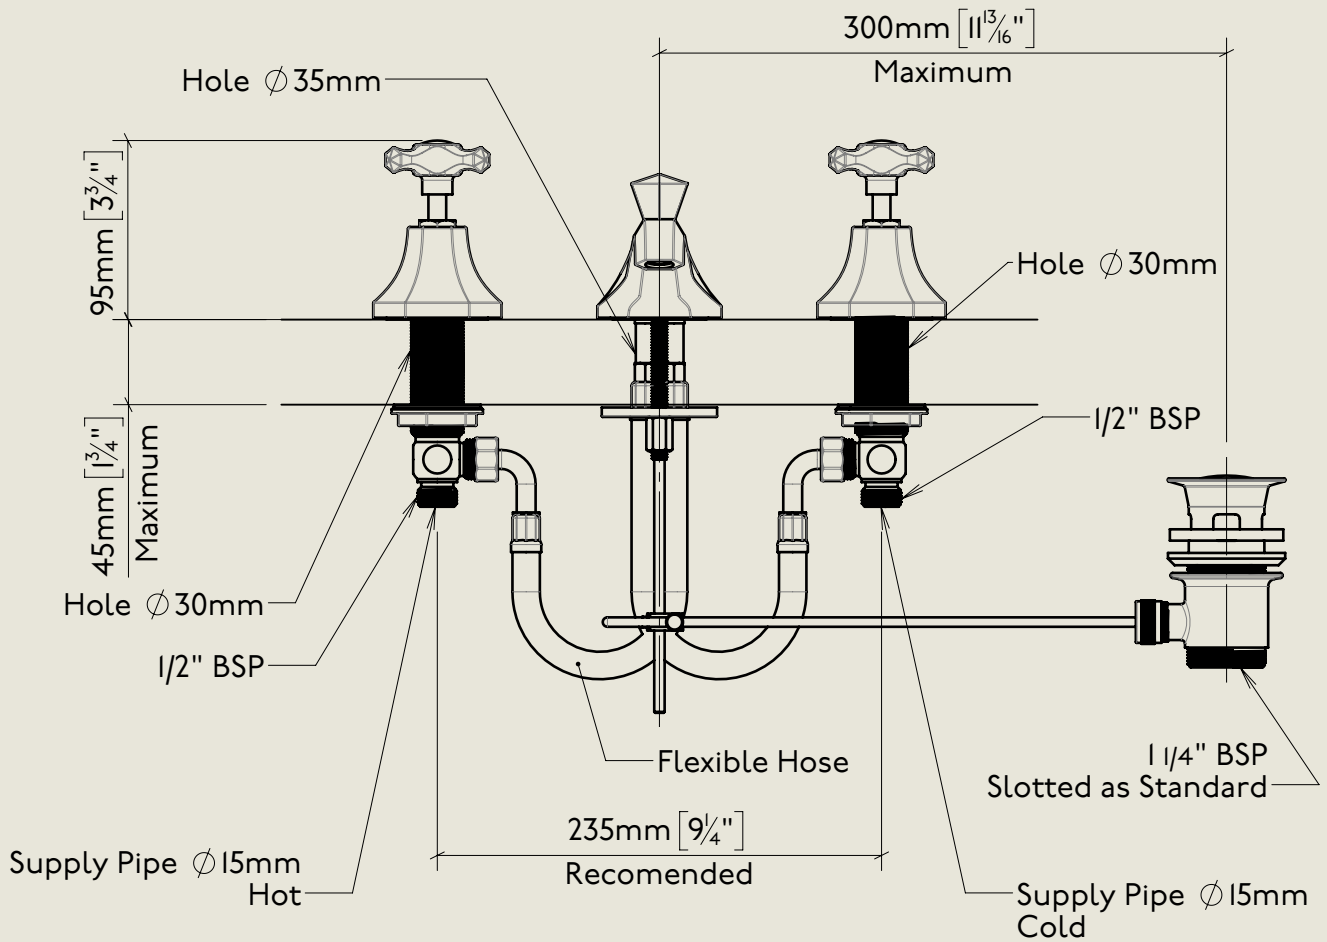

BY APPOINTMENT TO
HER MAJESTY QUEEN ELIZABETH II
MANUFACTURE OF KITCHEN & BATHROOM TAPS & MIXERS
BARBER WILSONS & CO. LTD
LONDON

LONDON

BARBER WILSONS & CO

EST. 1905

American adapters fitted as standard when purchased via BW&Co USA

Model No.	Description	
MC6455	Mastercraft 6455 Three Hole Basin Mixer with Pop Up Waste	Complete