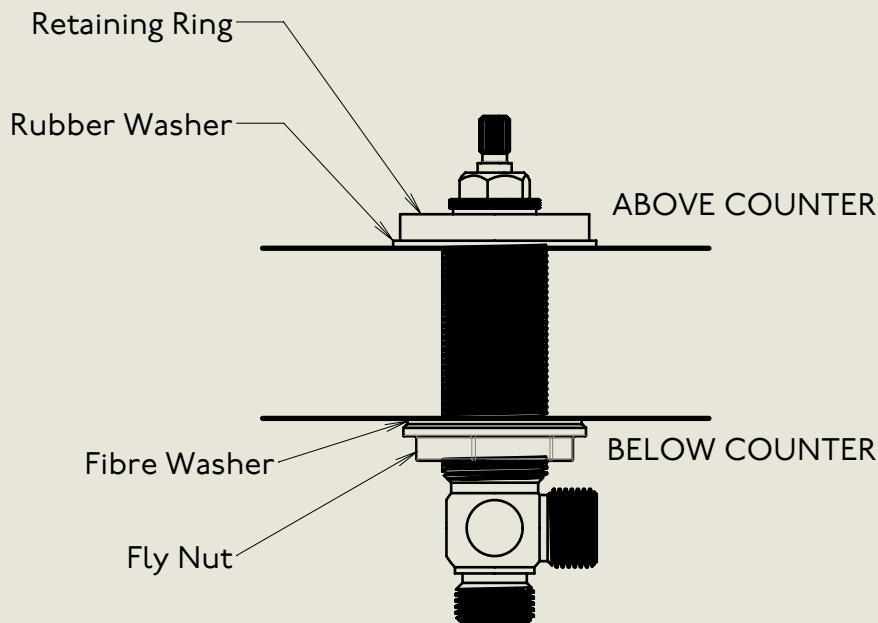

BY APPOINTMENT TO
HER MAJESTY QUEEN ELIZABETH II
MANUFACTURE OF KITCHEN & BATHROOM TAPS & MIXERS
BARBER WILSONS & CO. LTD
LONDON

LONDON

BARBER WILSONS & CO

EST. 1905

American adapters fitted as standard when purchased via BW&Co USA

Model No.	Description	
MC6455	Mastercraft 6455 Three Hole Basin Mixer with Pop Up Waste	Complete

BY APPOINTMENT TO
HER MAJESTY QUEEN ELIZABETH II
MANUFACTURE OF KITCHEN & BATHROOM TAPS & MIXERS
BARBER WILSONS & CO. LTD
LONDON

LONDON **BARBER WILSONS & CO** EST. 1905

American adapters fitted as standard when purchased via BW&Co USA

Model No.	Description	
XXXX-XXXX	Three Hole Basin Mixer with Pop Up Waste	First Fix

BY APPOINTMENT TO
HER MAJESTY QUEEN ELIZABETH II
MANUFACTURE OF KITCHEN & BATHROOM TAPS & MIXERS
BARBER WILSONS & CO. LTD
LONDON

LONDON

BARBER WILSONS & CO

EST. 1905

American adapters fitted as standard when purchased via BW&Co USA

Model No.

MC6455

Description

Mastercraft 6455
Three Hole Basin Mixer with Pop Up Waste