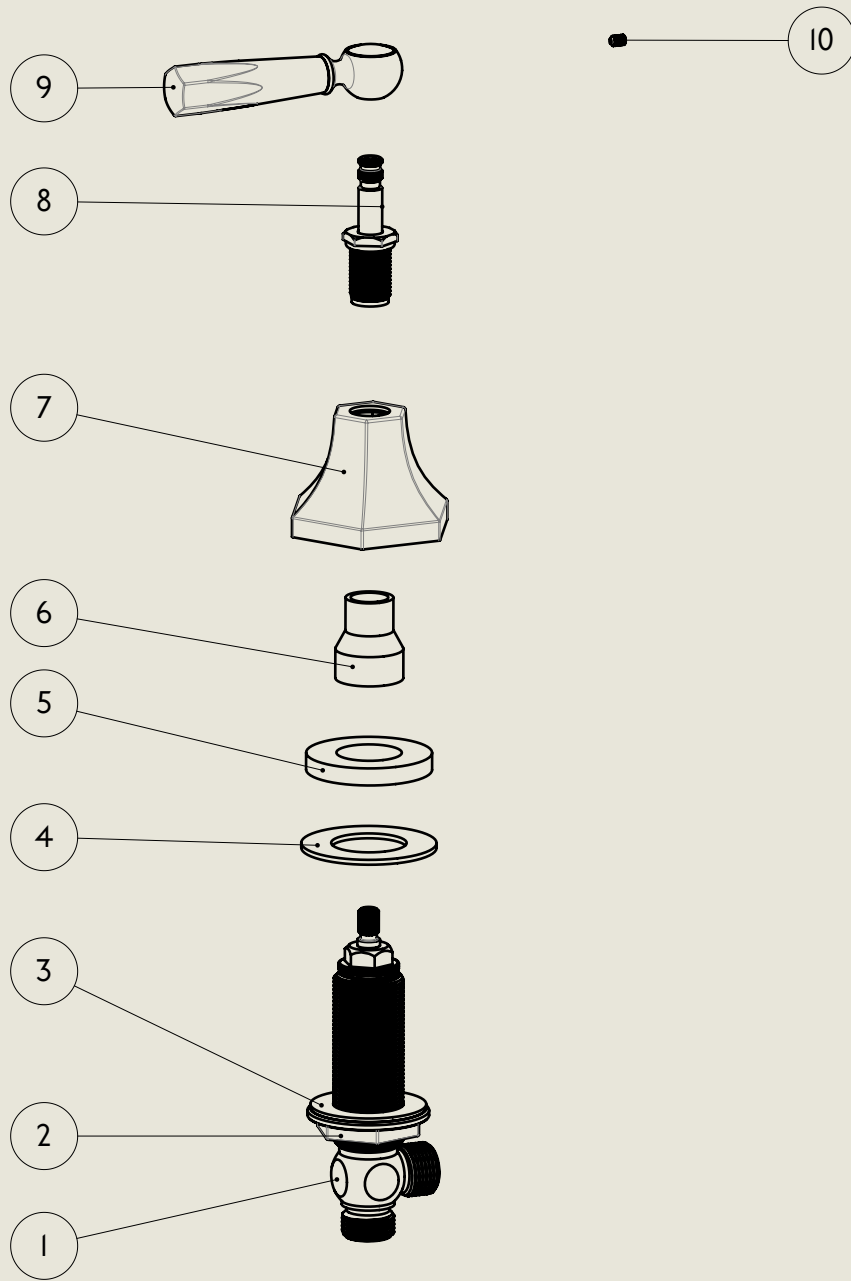

LONDON

BARBER WILSONS & CO

EST. 1905

American adapters fitted as standard when purchased via BW&Co USA

Model No.	Description	
XXXX-XXXX	Three Hole Basin Mixer with Pop Up Waste	First Fix

BY APPOINTMENT TO  
HER MAJESTY QUEEN ELIZABETH II  
MANUFACTURE OF KITCHEN & BATHROOM TAPS & MIXERS  
BARBER WILSONS & CO. LTD  
LONDON

LONDON BARBER WILSONS & CO EST. 1905

American adapters fitted as standard when purchased via BW&Co USA

<p>Model No.  MCL6450</p>	<p>Description  Mastercraft Lever 6450 Three Hole Basin Mixer with Pop Up Waste</p>	<p>Second Fix</p>
-----------------------------------	-------------------------------------------------------------------------------------------------	-------------------

BY APPOINTMENT TO  
HER MAJESTY QUEEN ELIZABETH II  
MANUFACTURE OF KITCHEN & BATHROOM TAPS & MIXERS  
BARBER WILSONS & CO. LTD  
LONDON

LONDON **BARBER WILSONS & CO** EST. 1905

American adapters fitted as standard when purchased via BW&Co USA

Model No.	Description	
MCL6450	Mastercraft Lever 6450 Three Hole Basin Mixer with Pop Up Waste	Valve