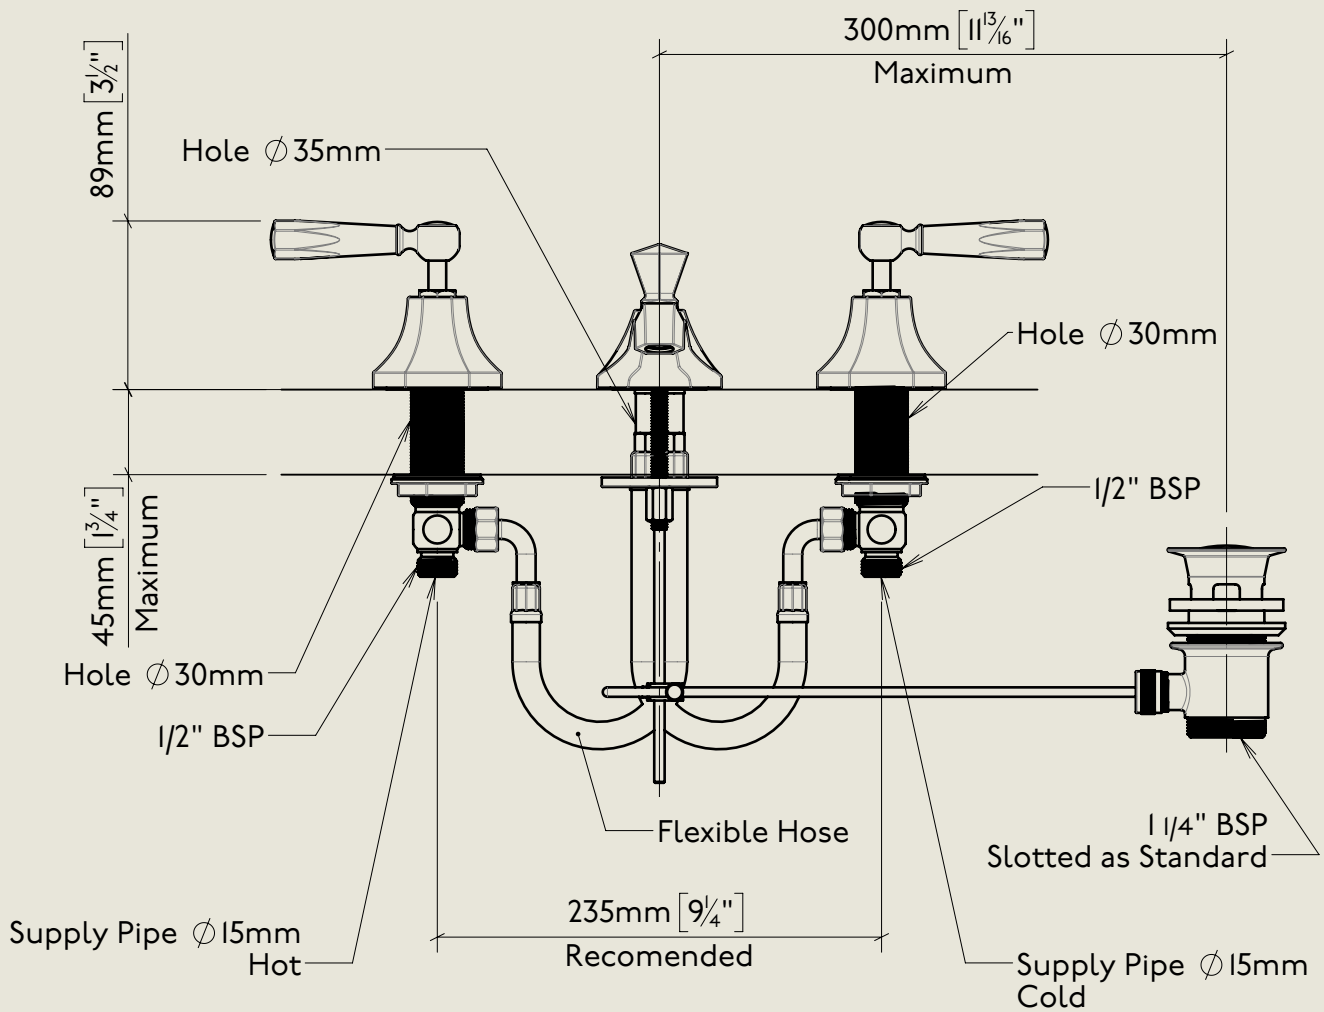

BY APPOINTMENT TO
HER MAJESTY QUEEN ELIZABETH II
MANUFACTURE OF KITCHEN & BATHROOM TAPS & MIXERS
BARBER WILSONS & CO. LTD
LONDON

LONDON **BARBER WILSONS & CO** EST. 1905

American adapters fitted as standard when purchased via BW&Co USA

Model No.	Description	
MCL6450	Mastercraft Lever 6450 Three Hole Basin Mixer with Pop Up Waste	Complete