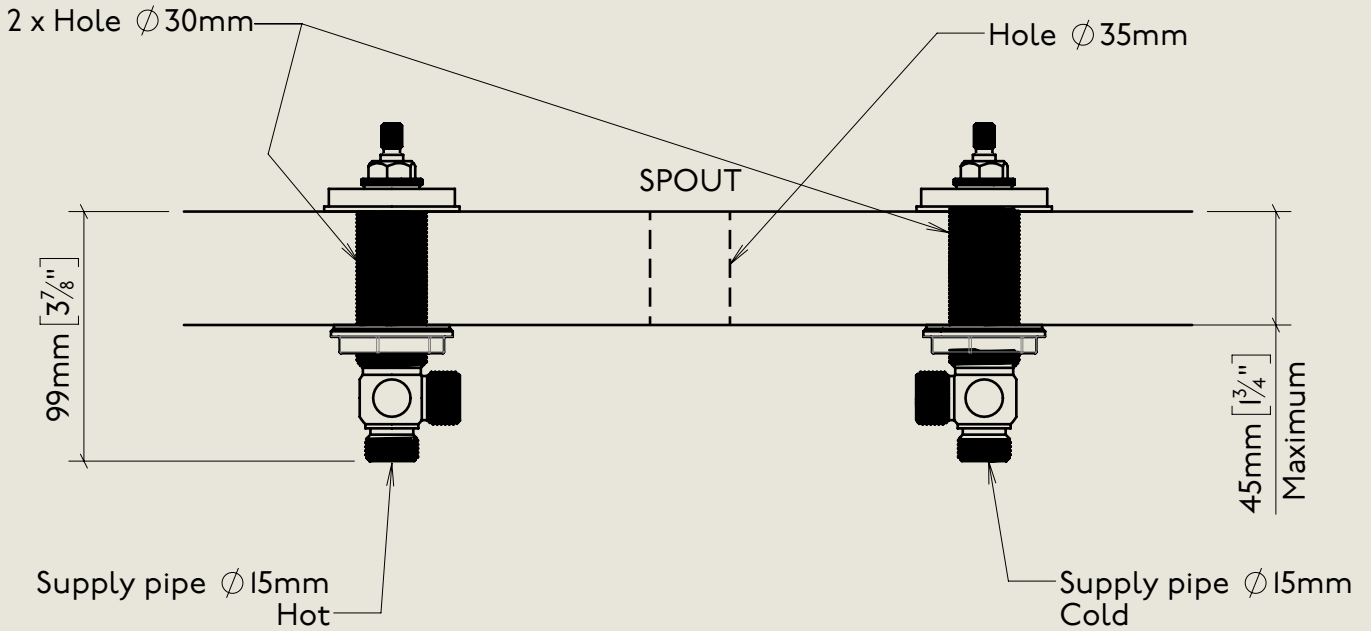

Model No.	Description	
MCL6450	Mastercraft Lever 6450 Three Hole Basin Mixer with Pop Up Waste	Complete

BY APPOINTMENT TO  
HER MAJESTY QUEEN ELIZABETH II  
MANUFACTURE OF KITCHEN & BATHROOM TAPS & MIXERS  
BARBER WILSONS & CO. LTD  
LONDON

LONDON

BARBER WILSONS & CO

EST. 1905

American adapters fitted as standard when purchased via BW&Co USA

Model No.	Description	
XXXX-XXXX	Three Hole Basin Mixer with Pop Up Waste	First Fix

BY APPOINTMENT TO  
HER MAJESTY QUEEN ELIZABETH II  
MANUFACTURE OF KITCHEN & BATHROOM TAPS & MIXERS  
BARBER WILSONS & CO. LTD  
LONDON

LONDON BARBER WILSONS & CO EST. 1905

American adapters fitted as standard when purchased via BW&Co USA

<p>Model No.  MCL6450</p>	<p>Description  Mastercraft Lever 6450 Three Hole Basin Mixer with Pop Up Waste</p>	<p>Second Fix</p>
-----------------------------------	-------------------------------------------------------------------------------------------------	-------------------

Model No.	Description	
MCL6450	Mastercraft Lever 6450 Three Hole Basin Mixer with Pop Up Waste	Valve