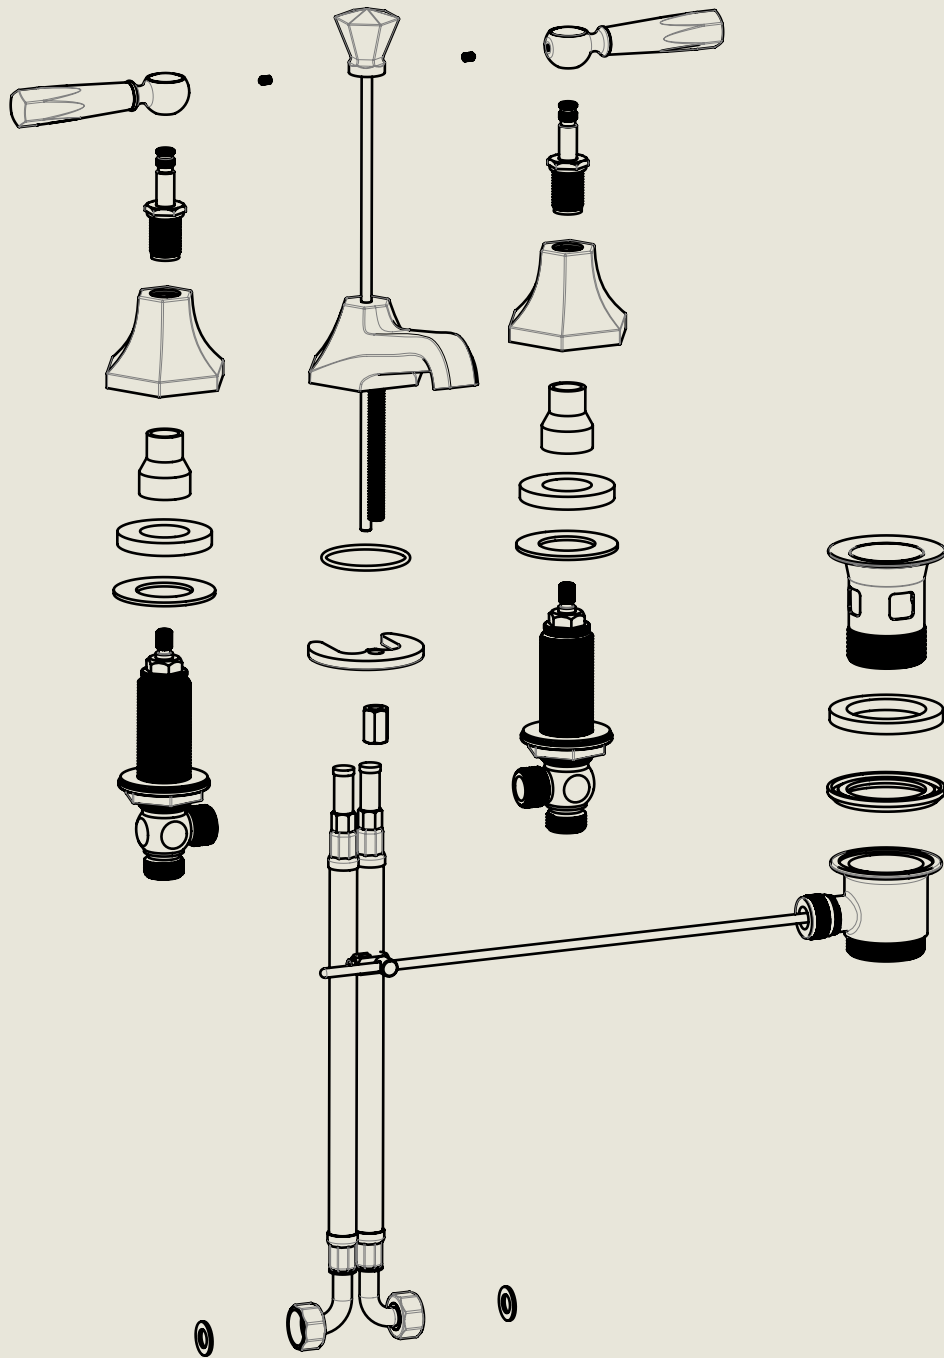

Model No.	Description	
MCL6450	Mastercraft Lever 6450 Three Hole Basin Mixer with Pop Up Waste	Complete

BY APPOINTMENT TO  
HER MAJESTY QUEEN ELIZABETH II  
MANUFACTURE OF KITCHEN & BATHROOM TAPS & MIXERS  
BARBER WILSONS & CO. LTD  
LONDON

LONDON

BARBER WILSONS & CO

EST. 1905

American adapters fitted as standard when purchased via BW&Co USA

Model No.	Description	
XXXX-XXXX	Three Hole Basin Mixer with Pop Up Waste	First Fix

BY APPOINTMENT TO  
HER MAJESTY QUEEN ELIZABETH II  
MANUFACTURE OF KITCHEN & BATHROOM TAPS & MIXERS  
BARBER WILSONS & CO. LTD  
LONDON

LONDON BARBER WILSONS & CO EST. 1905

American adapters fitted as standard when purchased via BW&Co USA

<p>Model No.  MCL6450</p>	<p>Description  Mastercraft Lever 6450 Three Hole Basin Mixer with Pop Up Waste</p>	<p>Second Fix</p>
-----------------------------------	-------------------------------------------------------------------------------------------------	-------------------

Model No.	Description	
MCL6450	Mastercraft Lever 6450 Three Hole Basin Mixer with Pop Up Waste	Valve