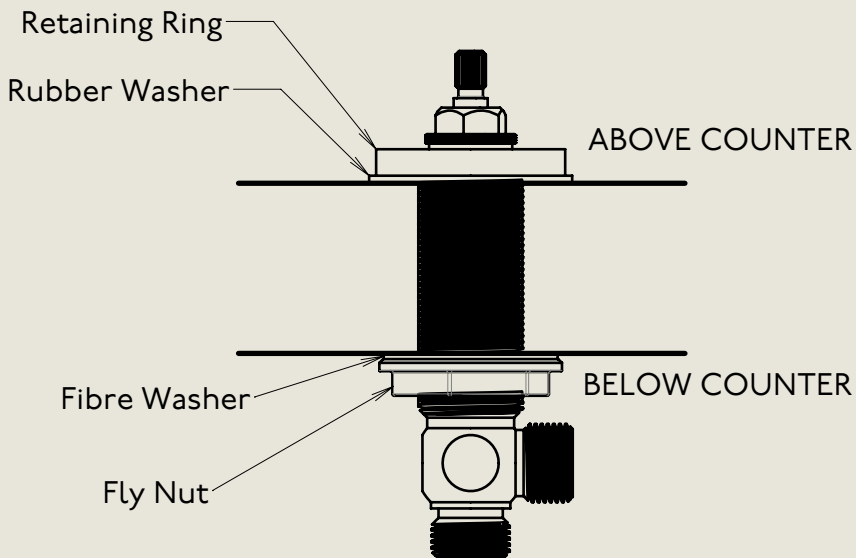

Model No.	Description	
MCL6450	Mastercraft Lever 6450 Three Hole Basin Mixer with Pop Up Waste	Complete

BY APPOINTMENT TO  
HER MAJESTY QUEEN ELIZABETH II  
MANUFACTURE OF KITCHEN & BATHROOM TAPS & MIXERS  
BARBER WILSONS & CO. LTD  
LONDON

LONDON

BARBER WILSONS & CO

EST. 1905

American adapters fitted as standard when purchased via BW&Co USA

Model No.	Description	
XXXX-XXXX	Three Hole Basin Mixer with Pop Up Waste	First Fix

BY APPOINTMENT TO  
HER MAJESTY QUEEN ELIZABETH II  
MANUFACTURE OF KITCHEN & BATHROOM TAPS & MIXERS  
BARBER WILSONS & CO. LTD  
LONDON

LONDON BARBER WILSONS & CO EST. 1905

American adapters fitted as standard when purchased via BW&Co USA

<p>Model No.  MCL6450</p>	<p>Description  Mastercraft Lever 6450 Three Hole Basin Mixer with Pop Up Waste</p>	<p>Second Fix</p>
-----------------------------------	-------------------------------------------------------------------------------------------------	-------------------