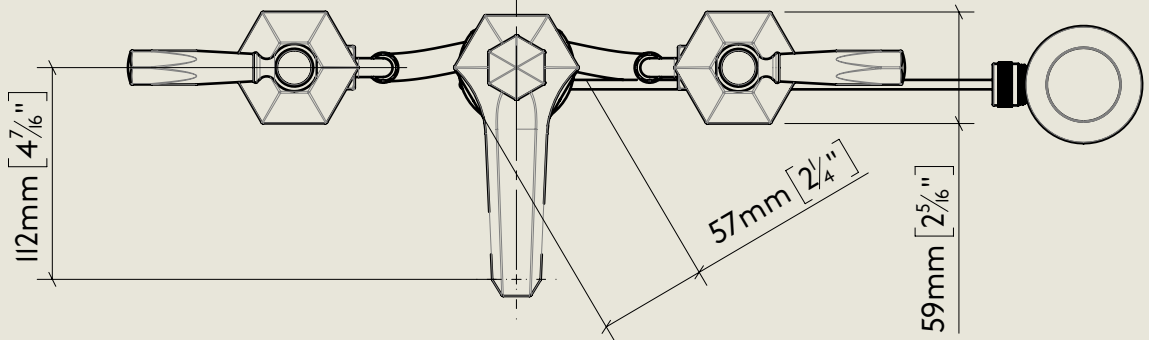

BY APPOINTMENT TO  
HER MAJESTY QUEEN ELIZABETH II  
MANUFACTURE OF KITCHEN & BATHROOM TAPS & MIXERS  
BARBER WILSONS & CO. LTD  
LONDON

LONDON **BARBER WILSONS & CO** EST. 1905

American adapters fitted as standard when purchased via BW&Co USA

Model No.	Description	
MCL6450	Mastercraft Lever 6450 Three Hole Basin Mixer with Pop Up Waste	Complete

BY APPOINTMENT TO  
HER MAJESTY QUEEN ELIZABETH II  
MANUFACTURE OF KITCHEN & BATHROOM TAPS & MIXERS  
BARBER WILSONS & CO. LTD  
LONDON

LONDON

BARBER WILSONS & CO

EST. 1905

American adapters fitted as standard when purchased via BW&Co USA

Model No.	Description	
XXXX-XXXX	Three Hole Basin Mixer with Pop Up Waste	First Fix

BY APPOINTMENT TO  
HER MAJESTY QUEEN ELIZABETH II  
MANUFACTURE OF KITCHEN & BATHROOM TAPS & MIXERS  
BARBER WILSONS & CO. LTD  
LONDON

LONDON BARBER WILSONS & CO EST. 1905

American adapters fitted as standard when purchased via BW&Co USA

<p>Model No.  MCL6450</p>	<p>Description  Mastercraft Lever 6450 Three Hole Basin Mixer with Pop Up Waste</p>	<p>Second Fix</p>
-----------------------------------	-------------------------------------------------------------------------------------------------	-------------------