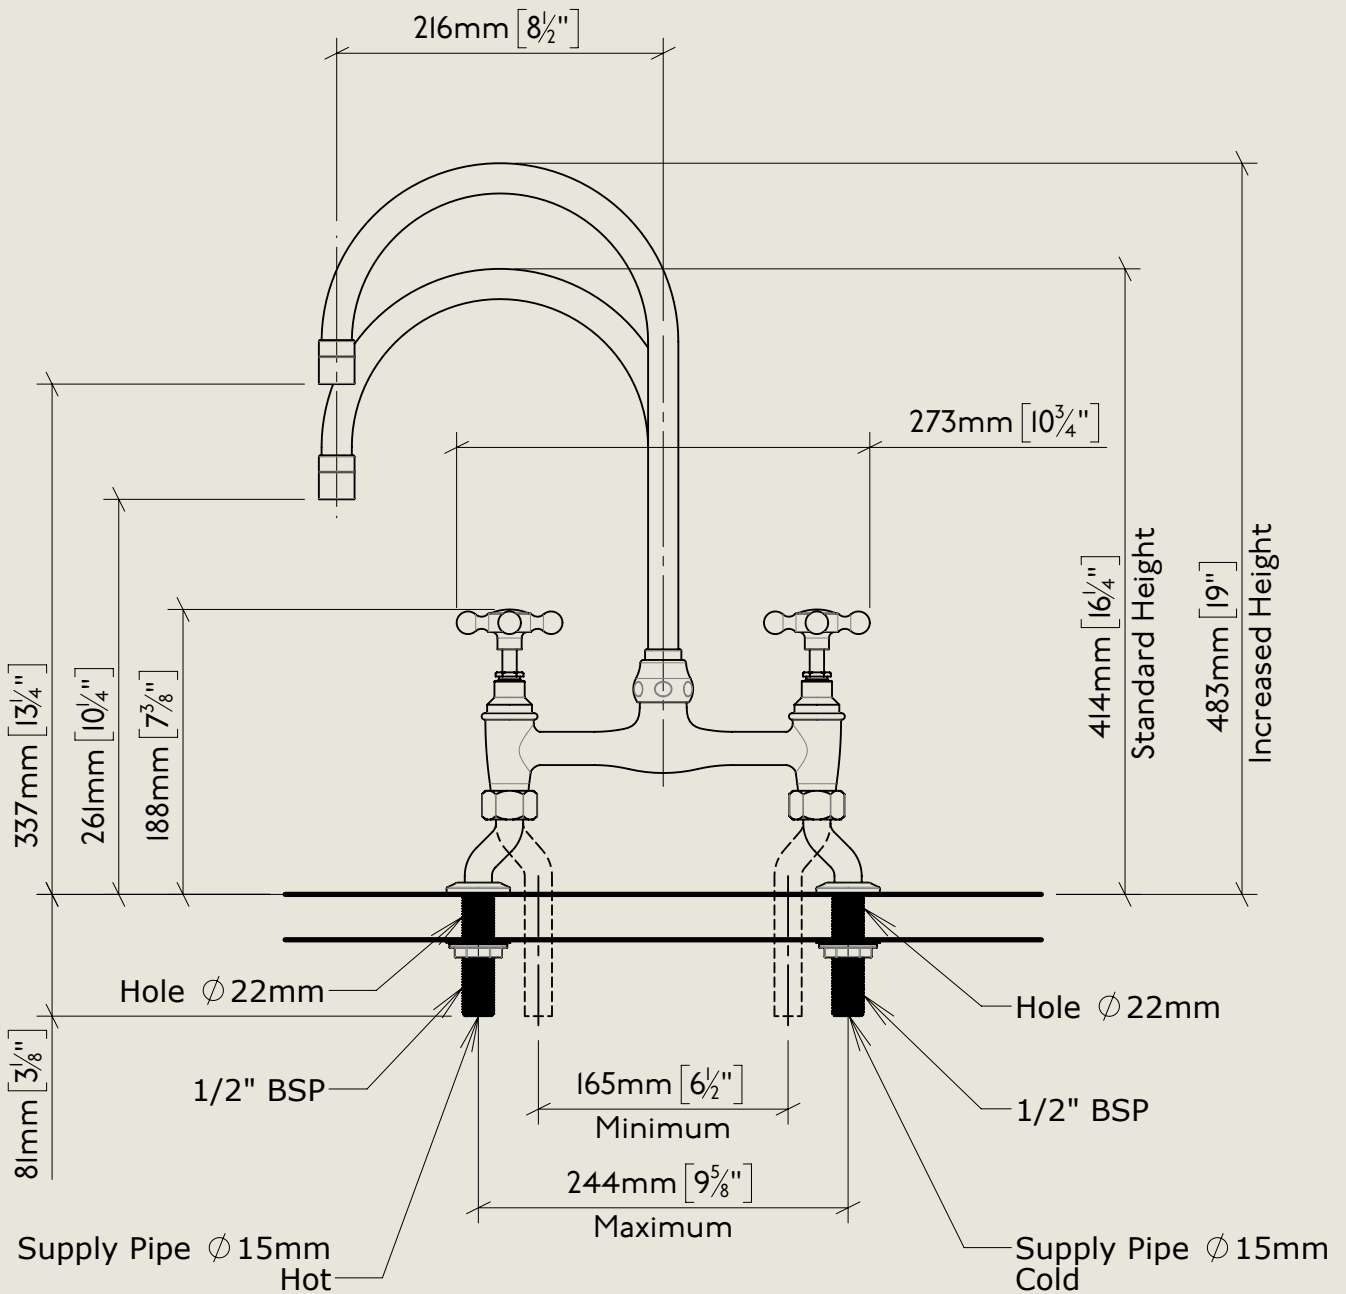

BY APPOINTMENT TO  
HER MAJESTY QUEEN ELIZABETH II  
MANUFACTURE OF KITCHEN & BATHROOM TAPS & MIXERS  
BARBER WILSONS & CO. LTD  
LONDON

LONDON

BARBER WILSONS & CO

EST. 1905

American adapters fitted as standard when purchased via BW&Co USA

Model No.	Description	
R1010-1890-PU	Regent 1010, 1890's Style, Pillar Union	Complete

BY APPOINTMENT TO  
HER MAJESTY QUEEN ELIZABETH II  
MANUFACTURE OF KITCHEN & BATHROOM TAPS & MIXERS  
BARBER WILSONS & CO. LTD  
LONDON

LONDON BARBER WILSONS & CO EST. 1905

American adapters fitted as standard when purchased via BW&Co USA

Model No.	Description	
R1010-1890-PU	Regent 1010, 1890's Style, Pillar Union	Fitting

BY APPOINTMENT TO  
HER MAJESTY QUEEN ELIZABETH II  
MANUFACTURE OF KITCHEN & BATHROOM TAPS & MIXERS  
BARBER WILSONS & CO. LTD  
LONDON

LONDON BARBER WILSONS & CO EST. 1905

American adapters fitted as standard when purchased via BW&Co USA

Model No.

R1010-1890-PU

Description

Regent 1010, 1890's Style, Pillar Union

ISO