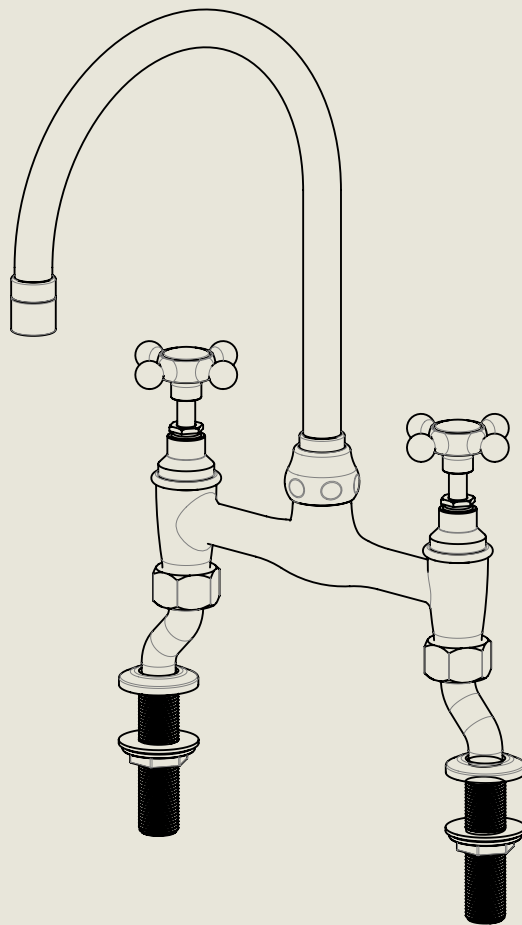

Model No.	Description	
R1010-1890-PU	Regent 1010, 1890's Style, Pillar Union	Complete

BY APPOINTMENT TO  
HER MAJESTY QUEEN ELIZABETH II  
MANUFACTURE OF KITCHEN & BATHROOM TAPS & MIXERS  
BARBER WILSONS & CO. LTD  
LONDON

LONDON BARBER WILSONS & CO EST. 1905

American adapters fitted as standard when purchased via BW&Co USA

Model No.	Description	
R1010-1890-PU	Regent 1010, 1890's Style, Pillar Union	Fitting

BY APPOINTMENT TO  
HER MAJESTY QUEEN ELIZABETH II  
MANUFACTURE OF KITCHEN & BATHROOM TAPS & MIXERS  
BARBER WILSONS & CO. LTD  
LONDON

LONDON BARBER WILSONS & CO EST. 1905

American adapters fitted as standard when purchased via BW&Co USA

Model No.

R1010-1890-PU

Description

Regent 1010, 1890's Style, Pillar Union

ISO