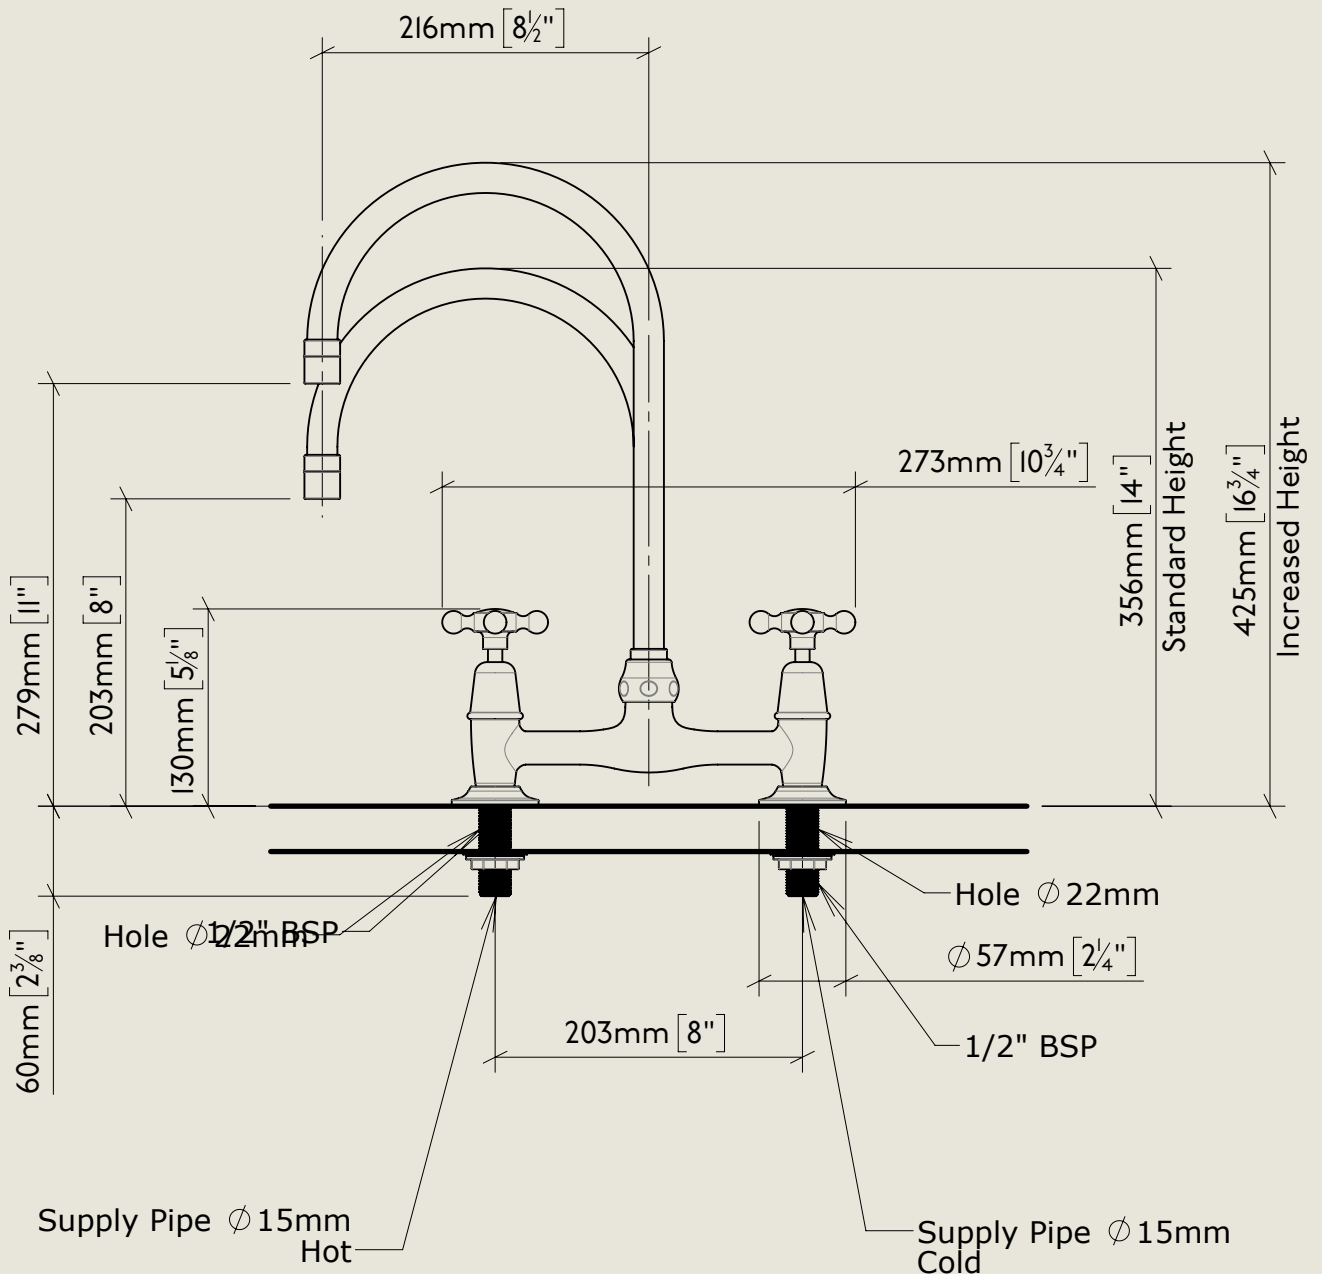

BY APPOINTMENT TO
HER MAJESTY QUEEN ELIZABETH II
MANUFACTURE OF KITCHEN & BATHROOM TAPS & MIXERS
BARBER WILSONS & CO. LTD
LONDON

LONDON **BARBER WILSONS & CO** EST. 1905

American adapters fitted as standard when purchased via BW&Co USA

Model No.	Description	
RI010-I900-FL	Regent 1010, 1900's Style, Flange Union	Complete

BY APPOINTMENT TO
HER MAJESTY QUEEN ELIZABETH II
MANUFACTURE OF KITCHEN & BATHROOM TAPS & MIXERS
BARBER WILSONS & CO. LTD
LONDON

LONDON BARBER WILSONS & CO EST. 1905

American adapters fitted as standard when purchased via BW&Co USA

Model No.	Description	
R1010-1900-FL	Regent 1010, 1900's Style, Flange Union	Fitting

BY APPOINTMENT TO
HER MAJESTY QUEEN ELIZABETH II
MANUFACTURE OF KITCHEN & BATHROOM TAPS & MIXERS
BARBER WILSONS & CO. LTD
LONDON

LONDON BARBER WILSONS & CO EST. 1905

American adapters fitted as standard when purchased via BW&Co USA

Model No. R1010-1900-FL	Description Regent 1010, 1900's Style, Flange Union	ISO
----------------------------	--	-----