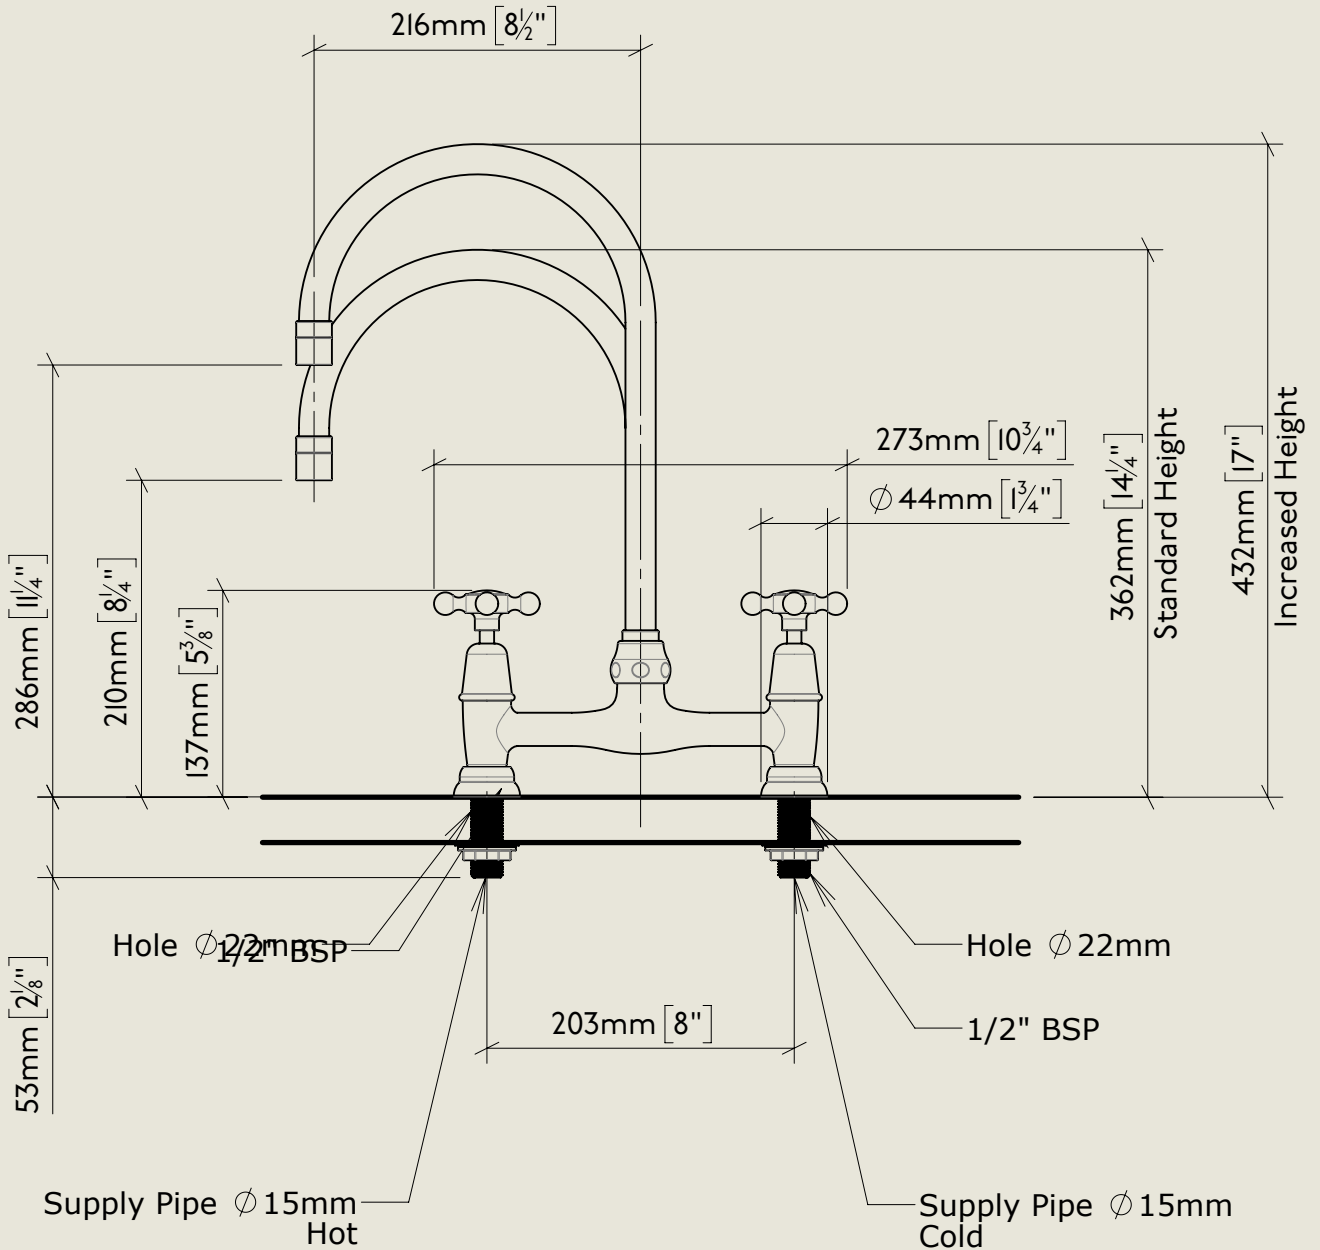

BY APPOINTMENT TO  
HER MAJESTY QUEEN ELIZABETH II  
MANUFACTURE OF KITCHEN & BATHROOM TAPS & MIXERS  
BARBER WILSONS & CO. LTD  
LONDON

LONDON

BARBER WILSONS & CO

EST. 1905

American adapters fitted as standard when purchased via BW&Co USA

Model No.	Description	
RI010-1900-MU	Regent 1010, 1900's Style, Mushroom Union	Complete

BY APPOINTMENT TO  
HER MAJESTY QUEEN ELIZABETH II  
MANUFACTURE OF KITCHEN & BATHROOM TAPS & MIXERS  
BARBER WILSONS & CO. LTD  
LONDON

LONDON BARBER WILSONS & CO EST. 1905

American adapters fitted as standard when purchased via BW&Co USA

Model No.	Description	
R1010-1900-MU	Regent 1010, 1900's Style, Mushroom Union	Fitting

BY APPOINTMENT TO  
HER MAJESTY QUEEN ELIZABETH II  
MANUFACTURE OF KITCHEN & BATHROOM TAPS & MIXERS  
BARBER WILSONS & CO. LTD  
LONDON

LONDON BARBER WILSONS & CO EST. 1905

American adapters fitted as standard when purchased via BW&Co USA

Model No.	Description	
R1010-1900-MU	Regent 1010, 1900's Style, Mushroom Union	ISO