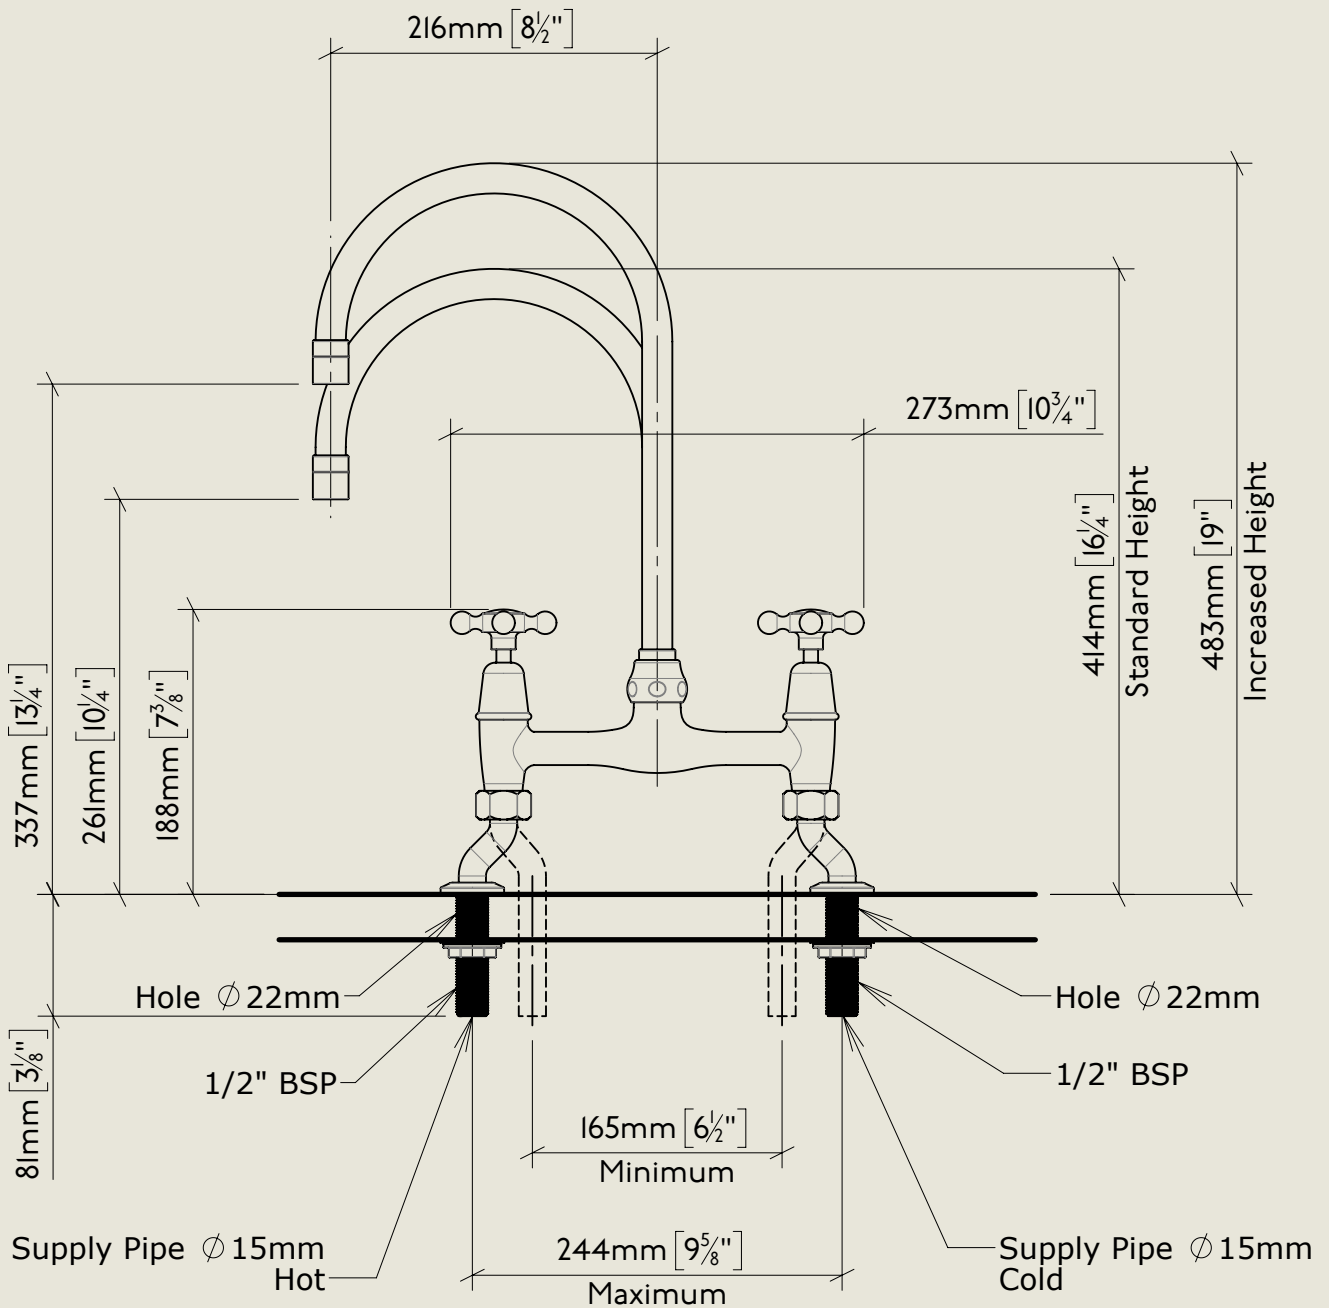

BY APPOINTMENT TO
HER MAJESTY QUEEN ELIZABETH II
MANUFACTURE OF KITCHEN & BATHROOM TAPS & MIXERS
BARBER WILSONS & CO. LTD
LONDON

LONDON

BARBER WILSONS & CO

EST. 1905

American adapters fitted as standard when purchased via BW&Co USA

Model No.	Description	
R1010-1900-PU	Regent 1010, 1900's Style, Pillar Union	Complete

BY APPOINTMENT TO
HER MAJESTY QUEEN ELIZABETH II
MANUFACTURE OF KITCHEN & BATHROOM TAPS & MIXERS
BARBER WILSONS & CO. LTD
LONDON

LONDON BARBER WILSONS & CO EST. 1905

American adapters fitted as standard when purchased via BW&Co USA

Model No.	Description	
R1010-1900-PU	Regent 1010, 1900's Style, Pillar Union	Fitting

BY APPOINTMENT TO
HER MAJESTY QUEEN ELIZABETH II
MANUFACTURE OF KITCHEN & BATHROOM TAPS & MIXERS
BARBER WILSONS & CO. LTD
LONDON

LONDON BARBER WILSONS & CO EST. 1905

American adapters fitted as standard when purchased via BW&Co USA

Model No. R1010-1900-PU	Description Regent 1010, 1900's Style, Pillar Union	ISO
----------------------------	--	-----