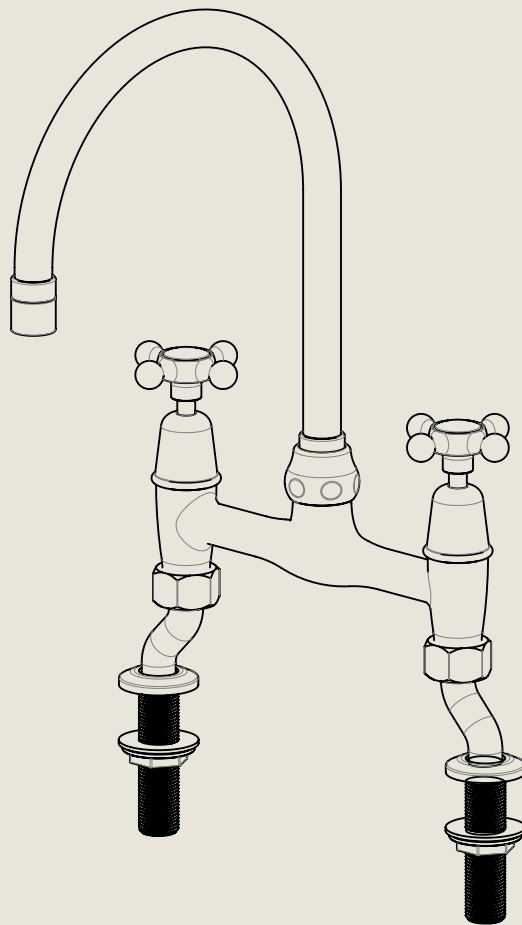

Model No.	Description	
R1010-1900-PU	Regent 1010, 1900's Style, Pillar Union	Complete

BY APPOINTMENT TO
HER MAJESTY QUEEN ELIZABETH II
MANUFACTURE OF KITCHEN & BATHROOM TAPS & MIXERS
BARBER WILSONS & CO. LTD
LONDON

LONDON BARBER WILSONS & CO EST. 1905

American adapters fitted as standard when purchased via BW&Co USA

Model No.	Description	
R1010-1900-PU	Regent 1010, 1900's Style, Pillar Union	Fitting

BY APPOINTMENT TO
HER MAJESTY QUEEN ELIZABETH II
MANUFACTURE OF KITCHEN & BATHROOM TAPS & MIXERS
BARBER WILSONS & CO. LTD
LONDON

LONDON BARBER WILSONS & CO EST. 1905

American adapters fitted as standard when purchased via BW&Co USA

Model No. R1010-1900-PU	Description Regent 1010, 1900's Style, Pillar Union	ISO
----------------------------	--	-----