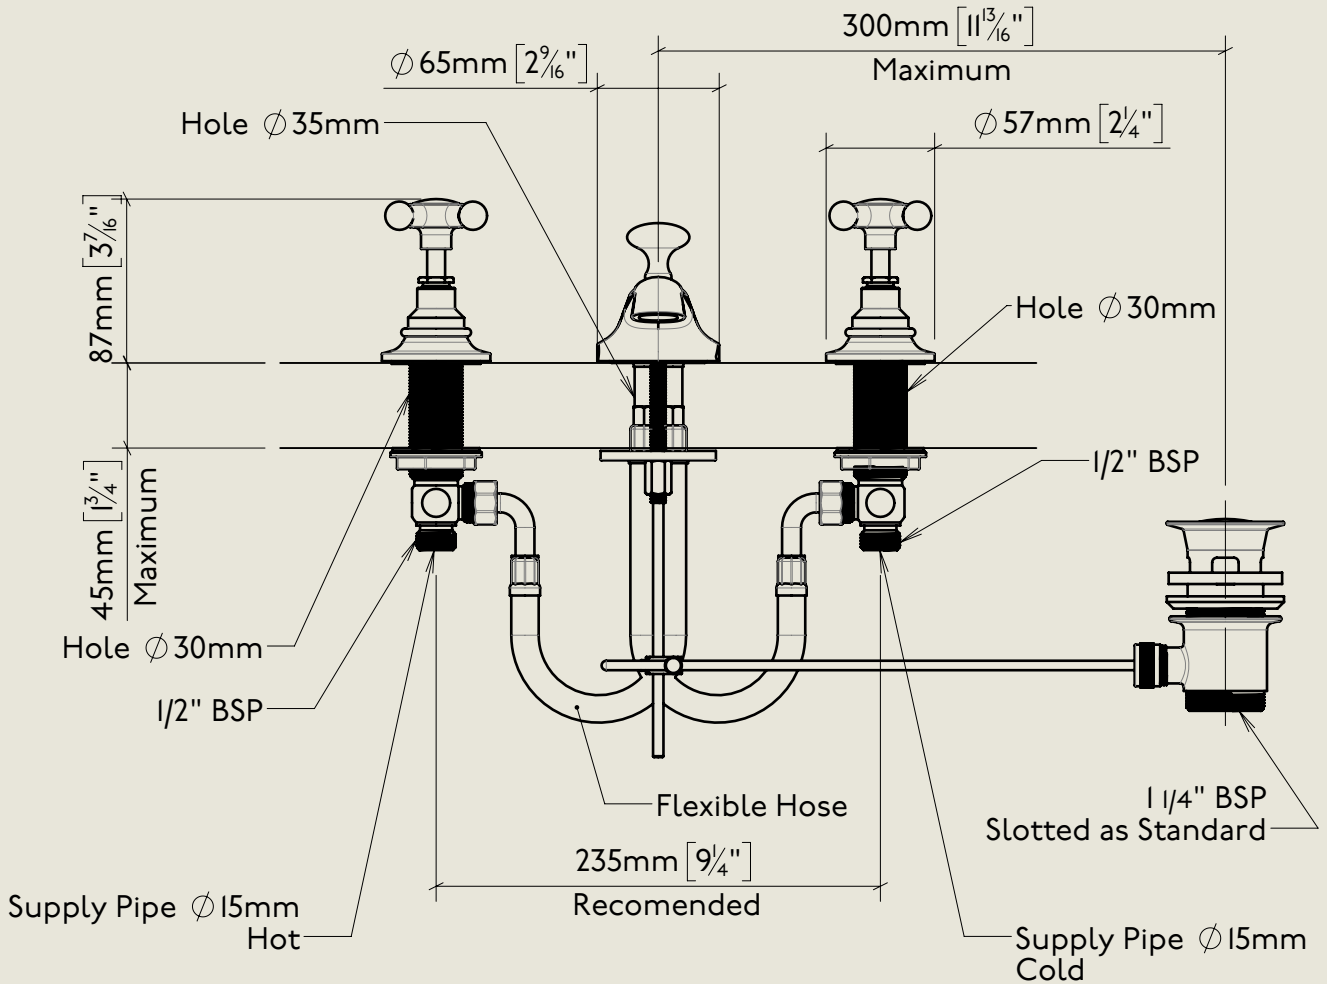

BY APPOINTMENT TO
HER MAJESTY QUEEN ELIZABETH II
MANUFACTURE OF KITCHEN & BATHROOM TAPS & MIXERS
BARBER WILSONS & CO. LTD
LONDON

LONDON **BARBER WILSONS & CO** EST. 1905

American adapters fitted as standard when purchased via BW&Co USA

Model No.	Description	
R6450-1890	Regent 6450, 1890's Style Three Hole Basin Mixer with Pop Up Waste	Complete