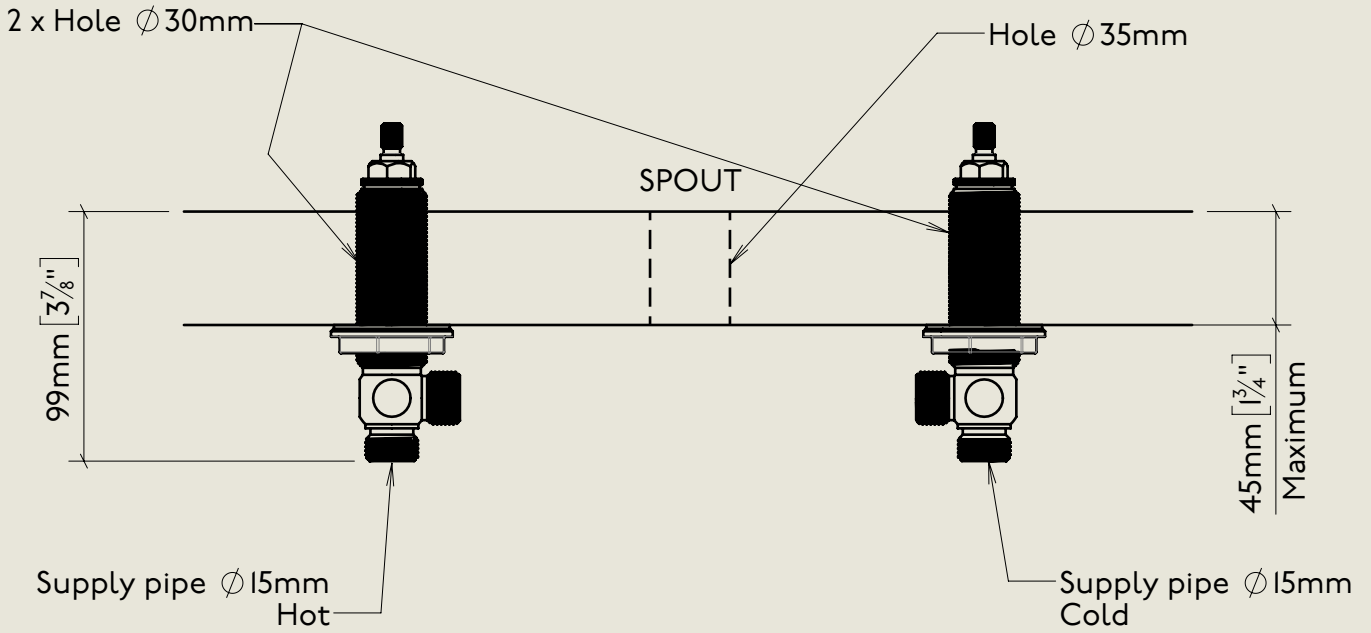

| Model No.  | Description   |          |
|------------|---|----------|
| R6450-1890 | Regent 6450, 1890's Style<br>Three Hole Basin Mixer with Pop Up Waste | Complete |

BY APPOINTMENT TO  
HER MAJESTY QUEEN ELIZABETH II  
MANUFACTURE OF KITCHEN & BATHROOM TAPS & MIXERS  
BARBER WILSONS & CO. LTD  
LONDON

LONDON

BARBER WILSONS & CO

EST. 1905

American adapters fitted as standard when purchased via BW&Co USA

| Model No. | Description                              |           |
|-----------|--|-----------|
| XXXX-XXXX | Three Hole Basin Mixer with Pop Up Waste | First Fix |

| Model No.  | Description   |       |
|------------|---|-------|
| R6450-1890 | Regent 6450, 1890's Style<br>Three Hole Basin Mixer with Pop Up Waste | Valve |