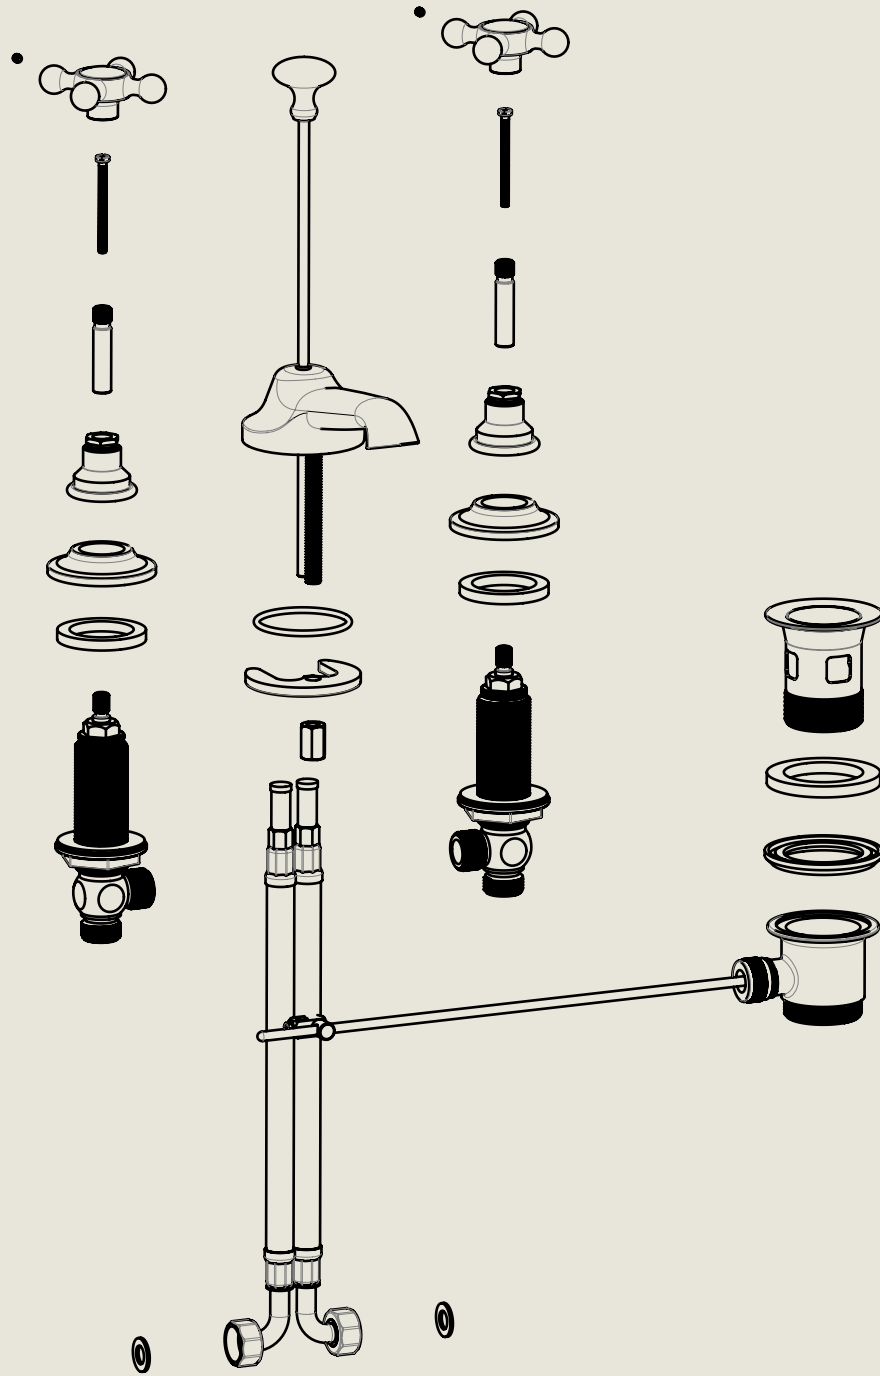

BY APPOINTMENT TO
HER MAJESTY QUEEN ELIZABETH II
MANUFACTURE OF KITCHEN & BATHROOM TAPS & MIXERS
BARBER WILSONS & CO. LTD
LONDON

LONDON BARBER WILSONS & CO EST. 1905

American adapters fitted as standard when purchased via BW&Co USA

Model No. R6450-1890	Description Regent 6450, 1890's Style Three Hole Basin Mixer with Pop Up Waste	Second Fix