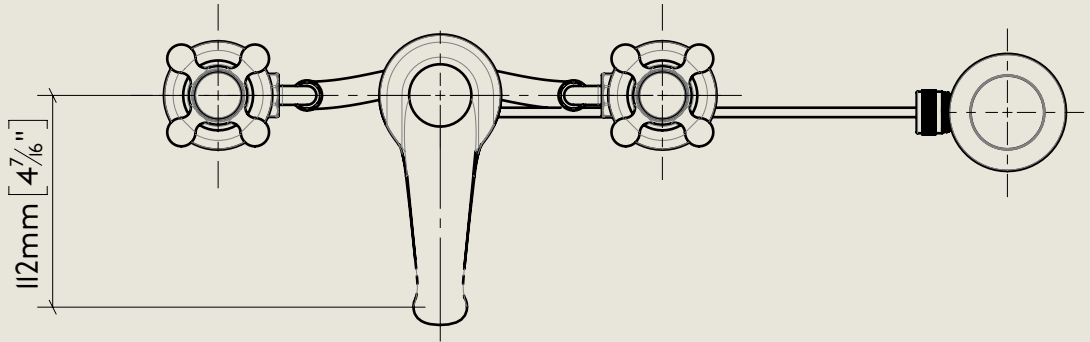

BY APPOINTMENT TO  
HER MAJESTY QUEEN ELIZABETH II  
MANUFACTURE OF KITCHEN & BATHROOM TAPS & MIXERS  
BARBER WILSONS & CO. LTD  
LONDON

LONDON **BARBER WILSONS & CO** EST. 1905

American adapters fitted as standard when purchased via BW&Co USA

| Model No.  | Description   |          |
|------------|---|----------|
| R6450-1890 | Regent 6450, 1890's Style<br>Three Hole Basin Mixer with Pop Up Waste | Complete |

BY APPOINTMENT TO  
HER MAJESTY QUEEN ELIZABETH II  
MANUFACTURE OF KITCHEN & BATHROOM TAPS & MIXERS  
BARBER WILSONS & CO. LTD  
LONDON

LONDON

BARBER WILSONS & CO

EST. 1905

American adapters fitted as standard when purchased via BW&Co USA

| Model No. | Description                              |           |
|-----------|--|-----------|
| XXXX-XXXX | Three Hole Basin Mixer with Pop Up Waste | First Fix |

|                                      |  |                   |
|--------------------------------------|--|-------------------|
| <p>Model No.<br/><br/>R6450-1890</p> | <p>Description<br/><br/>Regent 6450, 1890's Style<br/>Three Hole Basin Mixer with Pop Up Waste</p> | <p>Second Fix</p> |
|--------------------------------------|--|-------------------|