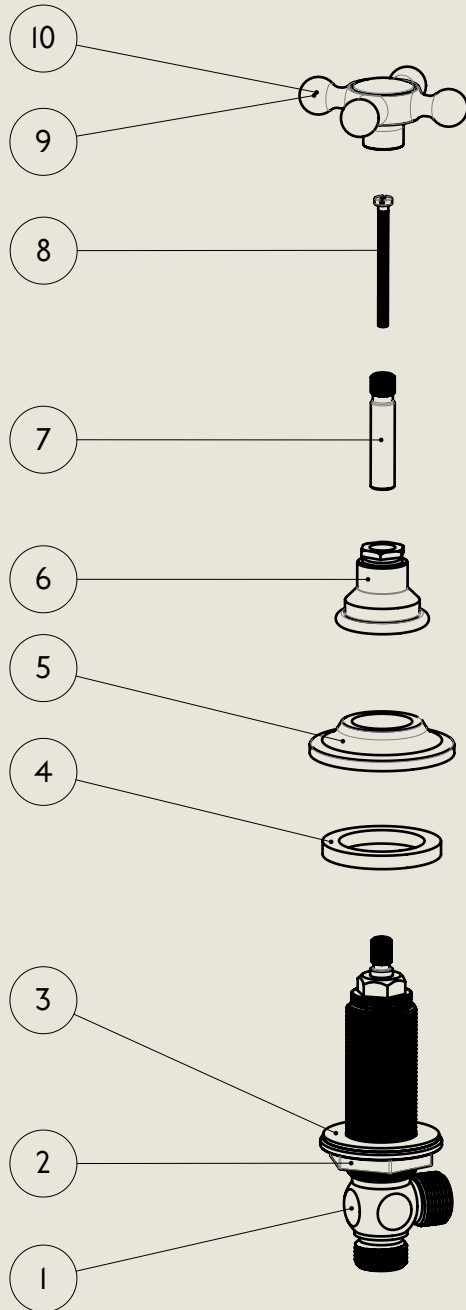

BY APPOINTMENT TO
HER MAJESTY QUEEN ELIZABETH II
MANUFACTURE OF KITCHEN & BATHROOM TAPS & MIXERS
BARBER WILSONS & CO. LTD
LONDON

LONDON **BARBER WILSONS & CO** EST. 1905

American adapters fitted as standard when purchased via BW&Co USA

Model No.	Description	
R6450-1890	Regent 6450, 1890's Style Three Hole Basin Mixer with Pop Up Waste	Valve