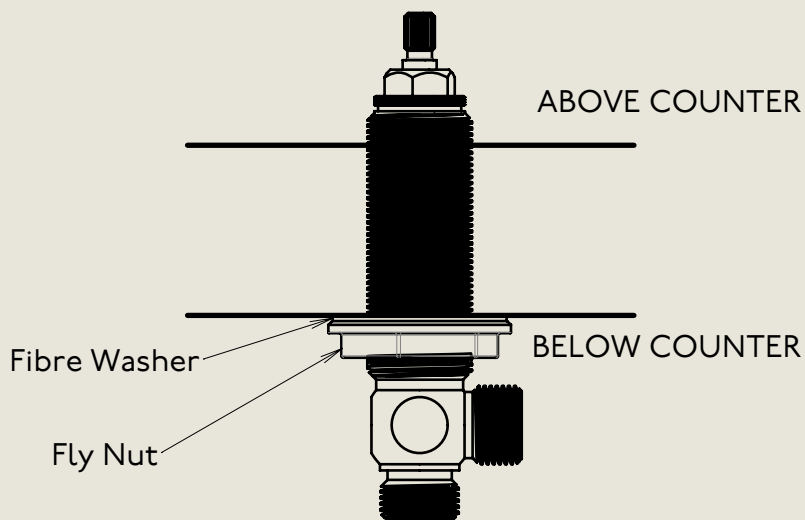

BY APPOINTMENT TO
HER MAJESTY QUEEN ELIZABETH II
MANUFACTURE OF KITCHEN & BATHROOM TAPS & MIXERS
BARBER WILSONS & CO. LTD
LONDON

LONDON **BARBER WILSONS & CO** EST. 1905

American adapters fitted as standard when purchased via BW&Co USA

Model No.	Description	
XXXX-XXXX	Three Hole Basin Mixer with Pop Up Waste	First Fix