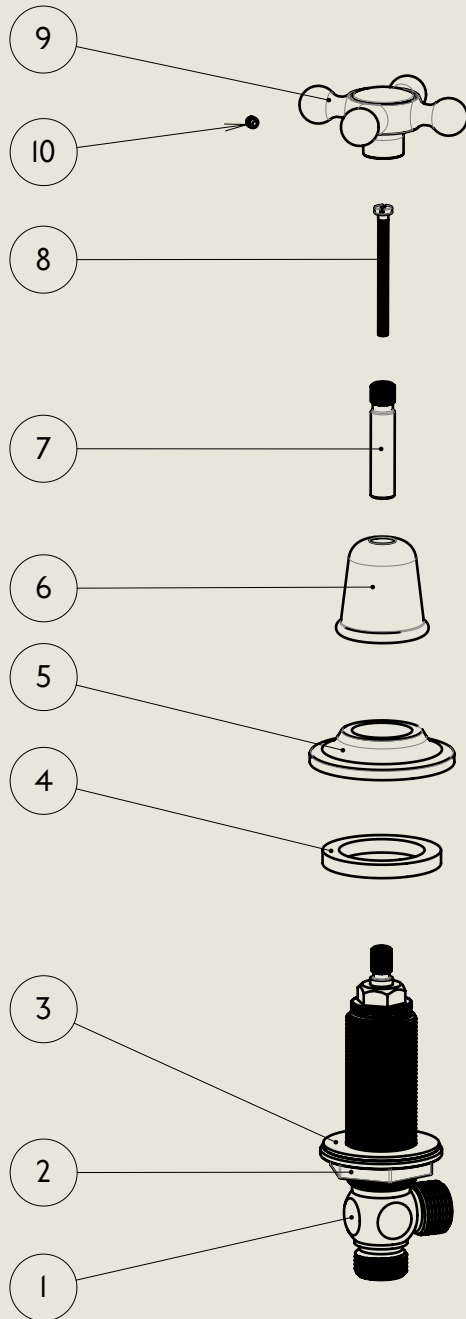

Model No.	Description	
XXXX-XXXX	Three Hole Basin Mixer with Pop Up Waste	First Fix

BY APPOINTMENT TO
HER MAJESTY QUEEN ELIZABETH II
MANUFACTURE OF KITCHEN & BATHROOM TAPS & MIXERS
BARBER WILSONS & CO. LTD
LONDON

LONDON BARBER WILSONS & CO EST. 1905

American adapters fitted as standard when purchased via BW&Co USA

Model No.	Description	
R6450-1900	Regent 6450, 1900's Style Three Hole Basin Mixer with Pop Up Waste	Second Fix

BY APPOINTMENT TO
HER MAJESTY QUEEN ELIZABETH II
MANUFACTURE OF KITCHEN & BATHROOM TAPS & MIXERS
BARBER WILSONS & CO. LTD
LONDON

LONDON **BARBER WILSONS & CO** EST. 1905

American adapters fitted as standard when purchased via BW&Co USA

<p>Model No. R6450-1900</p>	<p>Description Regent 6450, 1900's Style Three Hole Basin Mixer with Pop Up Waste</p>	<p>Valve</p>
--------------------------------------	--	--------------