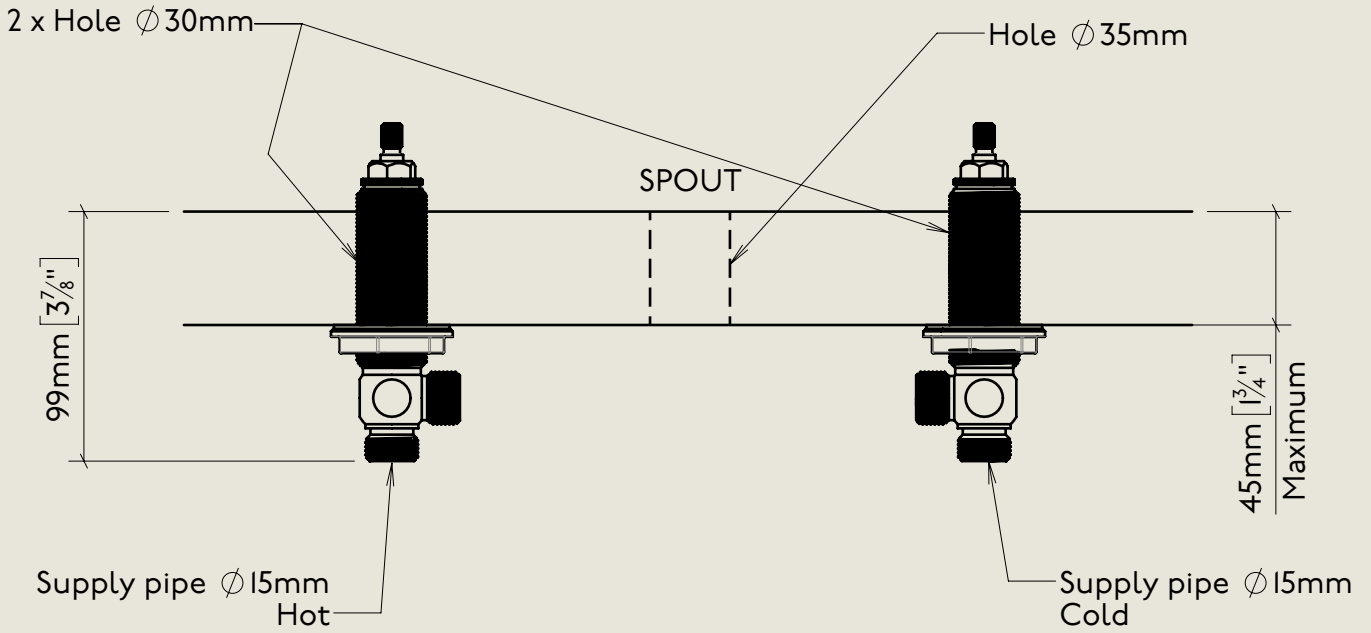

BY APPOINTMENT TO
HER MAJESTY QUEEN ELIZABETH II
MANUFACTURE OF KITCHEN & BATHROOM TAPS & MIXERS
BARBER WILSONS & CO. LTD
LONDON

LONDON **BARBER WILSONS & CO** EST. 1905

American adapters fitted as standard when purchased via BW&Co USA

Model No.	Description	
XXXX-XXXX	Three Hole Basin Mixer with Pop Up Waste	First Fix