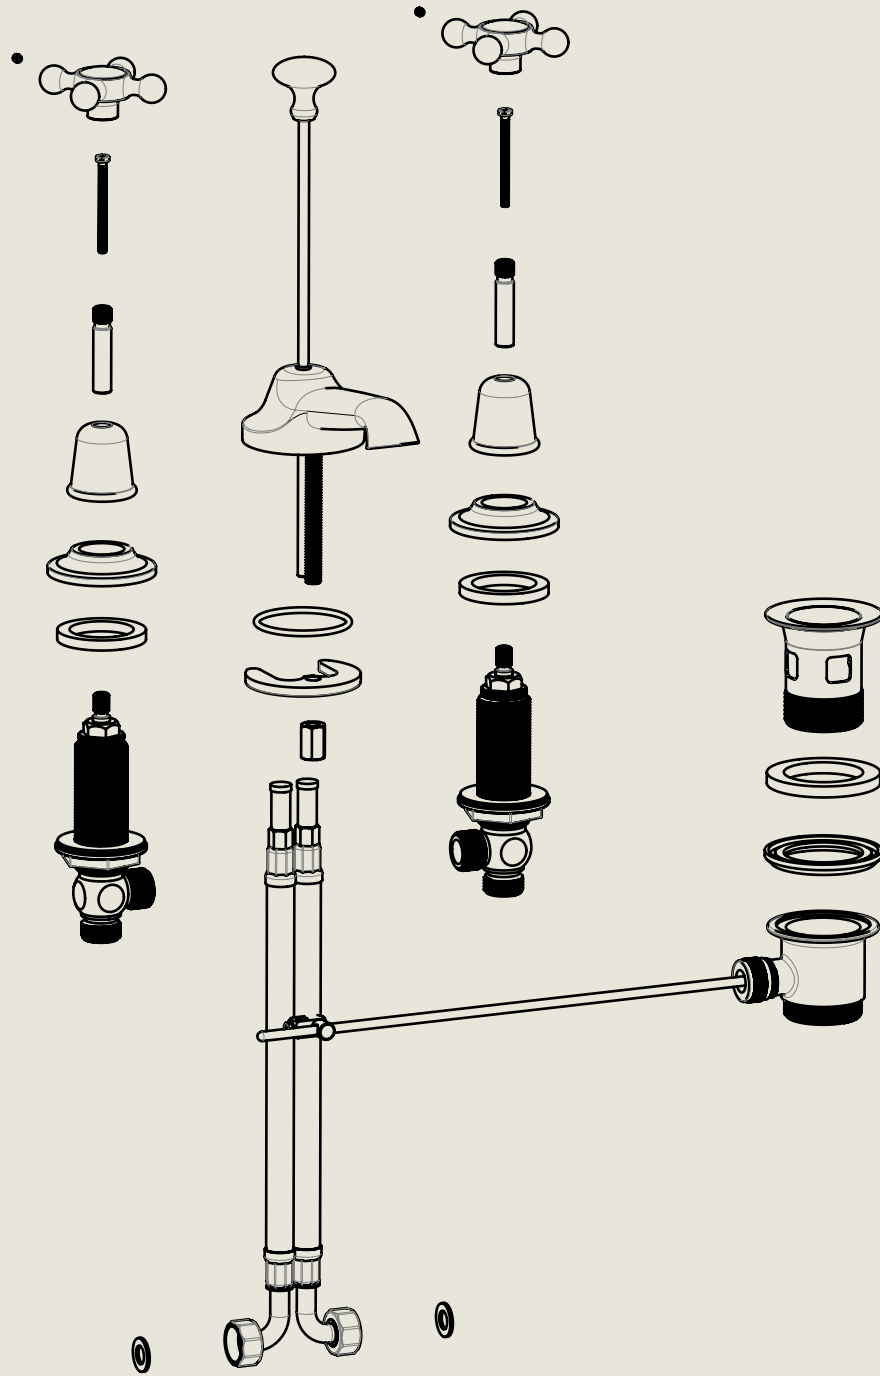

BY APPOINTMENT TO
HER MAJESTY QUEEN ELIZABETH II
MANUFACTURE OF KITCHEN & BATHROOM TAPS & MIXERS
BARBER WILSONS & CO. LTD
LONDON

LONDON **BARBER WILSONS & CO** EST. 1905

American adapters fitted as standard when purchased via BW&Co USA

Model No.	Description	
XXXX-XXXX	Three Hole Basin Mixer with Pop Up Waste	First Fix

BY APPOINTMENT TO
HER MAJESTY QUEEN ELIZABETH II
MANUFACTURE OF KITCHEN & BATHROOM TAPS & MIXERS
BARBER WILSONS & CO. LTD
LONDON

LONDON BARBER WILSONS & CO EST. 1905

American adapters fitted as standard when purchased via BW&Co USA

Model No.	Description	
R6450-1900	Regent 6450, 1900's Style Three Hole Basin Mixer with Pop Up Waste	Second Fix

<p>Model No. R6450-1900</p>	<p>Description Regent 6450, 1900's Style Three Hole Basin Mixer with Pop Up Waste</p>	<p>Valve</p>
--------------------------------------	--	--------------