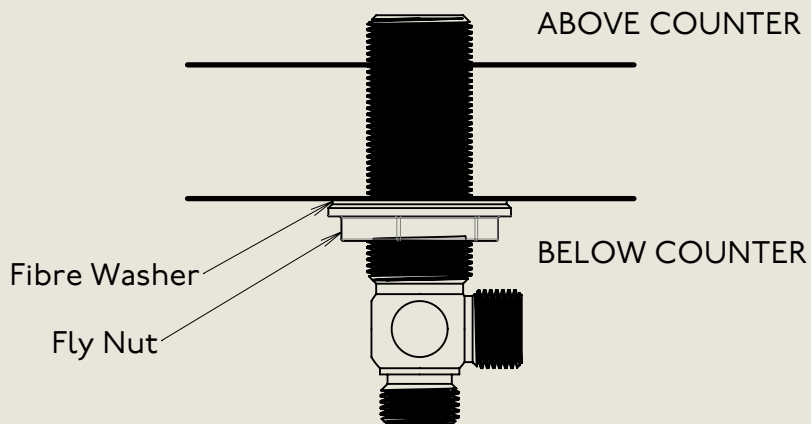

Model No.

RCL1040-1890

Description

Regent China Lever 1040, 1890's Style

Complete

BY APPOINTMENT TO
HER MAJESTY QUEEN ELIZABETH II
MANUFACTURE OF KITCHEN & BATHROOM TAPS & MIXERS
BARBER WILSONS & CO. LTD
LONDON

LONDON

BARBER WILSONS & CO

EST. 1905

American adapters fitted as standard when purchased via BW&Co USA

Model No.	Description	Fitting
1040	1040 Deck Mount Range Below Counter	Fitting

BY APPOINTMENT TO
HER MAJESTY QUEEN ELIZABETH II
MANUFACTURE OF KITCHEN & BATHROOM TAPS & MIXERS
BARBER WILSONS & CO. LTD
LONDON

LONDON BARBER WILSONS & CO EST. 1905

American adapters fitted as standard when purchased via BW&Co USA

<p>Model No. RCL1040-1890</p>	<p>Description Regent China Lever 1040, 1890's Style</p>	<p>Iso</p>
-----------------------------------	--	------------