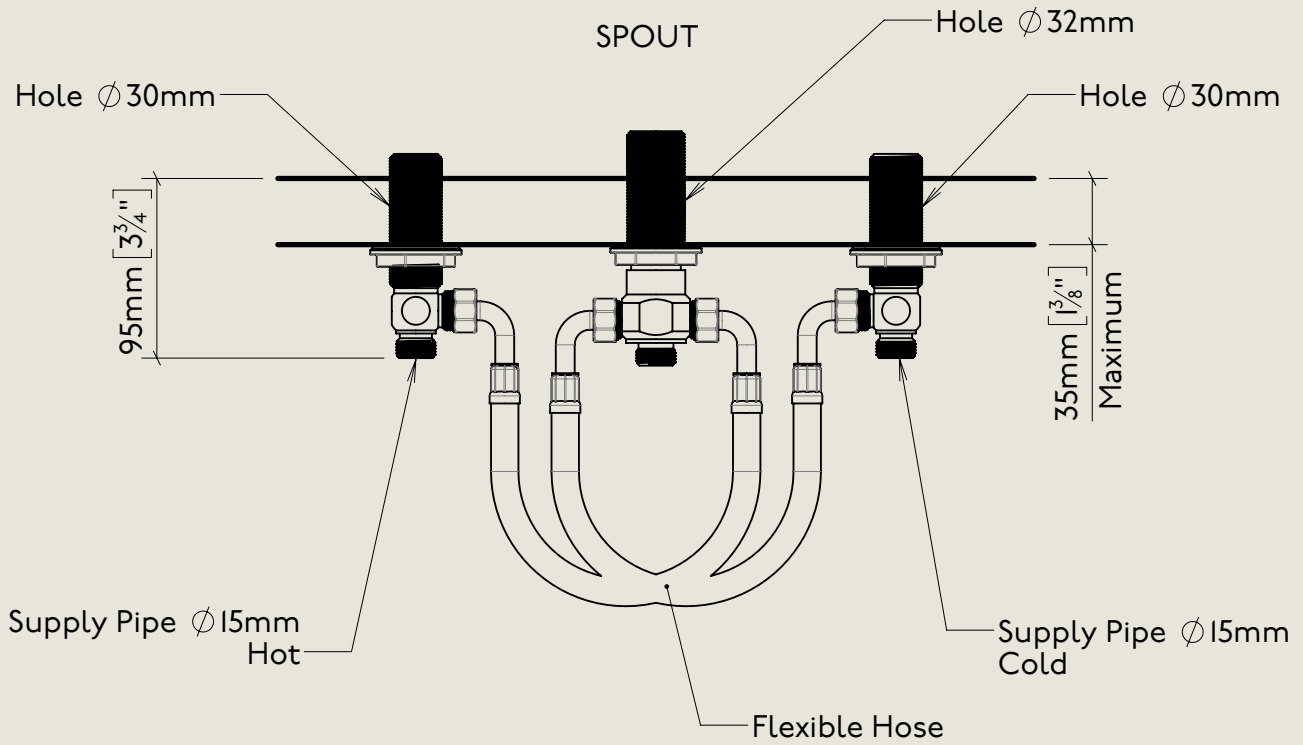

Model No.

RCL1040-1890

Description

Regent China Lever 1040, 1890's Style

Complete

BY APPOINTMENT TO
HER MAJESTY QUEEN ELIZABETH II
MANUFACTURE OF KITCHEN & BATHROOM TAPS & MIXERS
BARBER WILSONS & CO. LTD
LONDON

LONDON

BARBER WILSONS & CO

EST. 1905

American adapters fitted as standard when purchased via BW&Co USA

Model No.	Description	Fitting
1040	1040 Deck Mount Range Below Counter	Fitting

BY APPOINTMENT TO
HER MAJESTY QUEEN ELIZABETH II
MANUFACTURE OF KITCHEN & BATHROOM TAPS & MIXERS
BARBER WILSONS & CO. LTD
LONDON

LONDON BARBER WILSONS & CO EST. 1905

American adapters fitted as standard when purchased via BW&Co USA

<p>Model No. RCL1040-1890</p>	<p>Description Regent China Lever 1040, 1890's Style</p>	<p>Iso</p>
-----------------------------------	--	------------