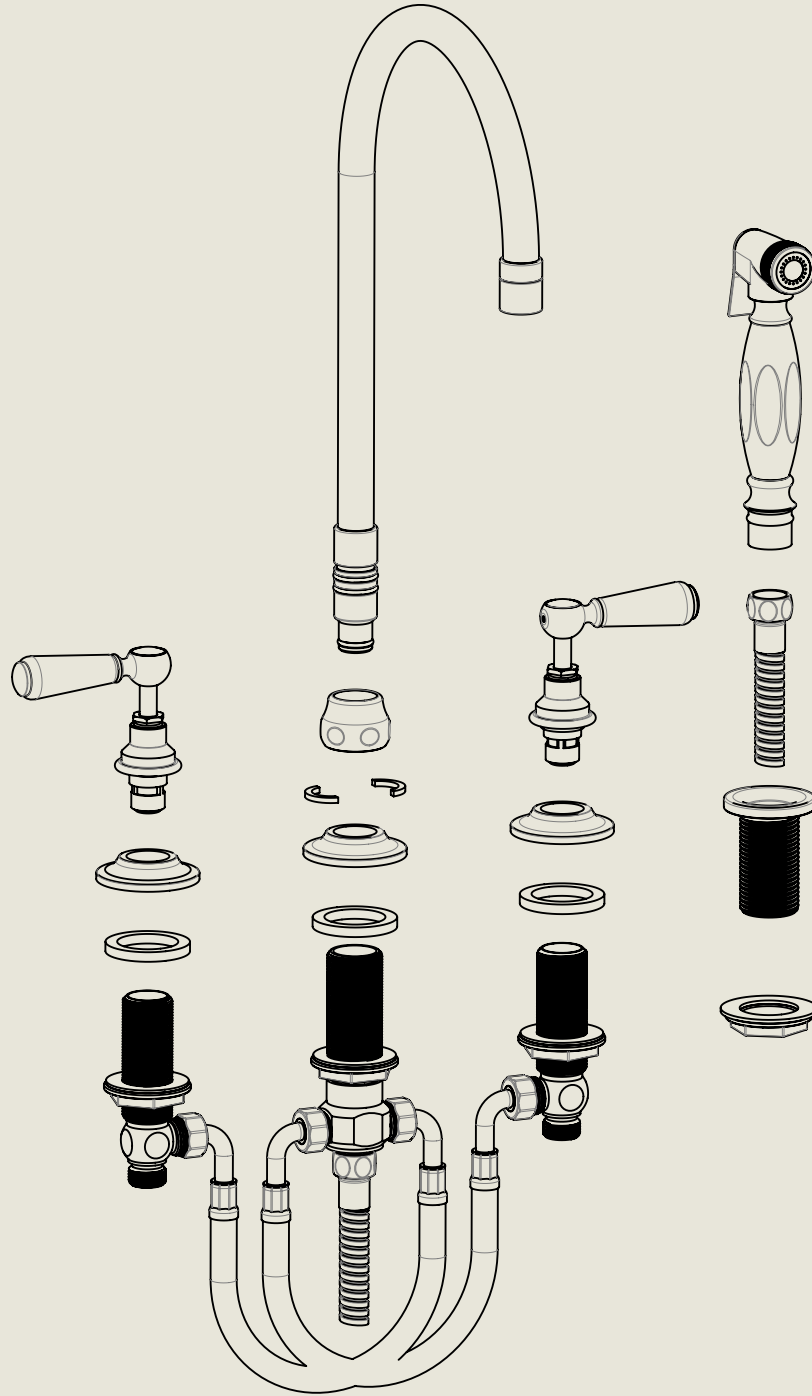

Model No.

RCL1040-1890

Description

Regent China Lever 1040, 1890's Style

Complete

BY APPOINTMENT TO
HER MAJESTY QUEEN ELIZABETH II
MANUFACTURE OF KITCHEN & BATHROOM TAPS & MIXERS
BARBER WILSONS & CO. LTD
LONDON

LONDON

BARBER WILSONS & CO

EST. 1905

American adapters fitted as standard when purchased via BW&Co USA

Model No.	Description	Fitting
1040	1040 Deck Mount Range Below Counter	Fitting

BY APPOINTMENT TO
HER MAJESTY QUEEN ELIZABETH II
MANUFACTURE OF KITCHEN & BATHROOM TAPS & MIXERS
BARBER WILSONS & CO. LTD
LONDON

LONDON BARBER WILSONS & CO EST. 1905

American adapters fitted as standard when purchased via BW&Co USA

<p>Model No. RCL1040-1890</p>	<p>Description Regent China Lever 1040, 1890's Style</p>	<p>Iso</p>
-----------------------------------	--	------------