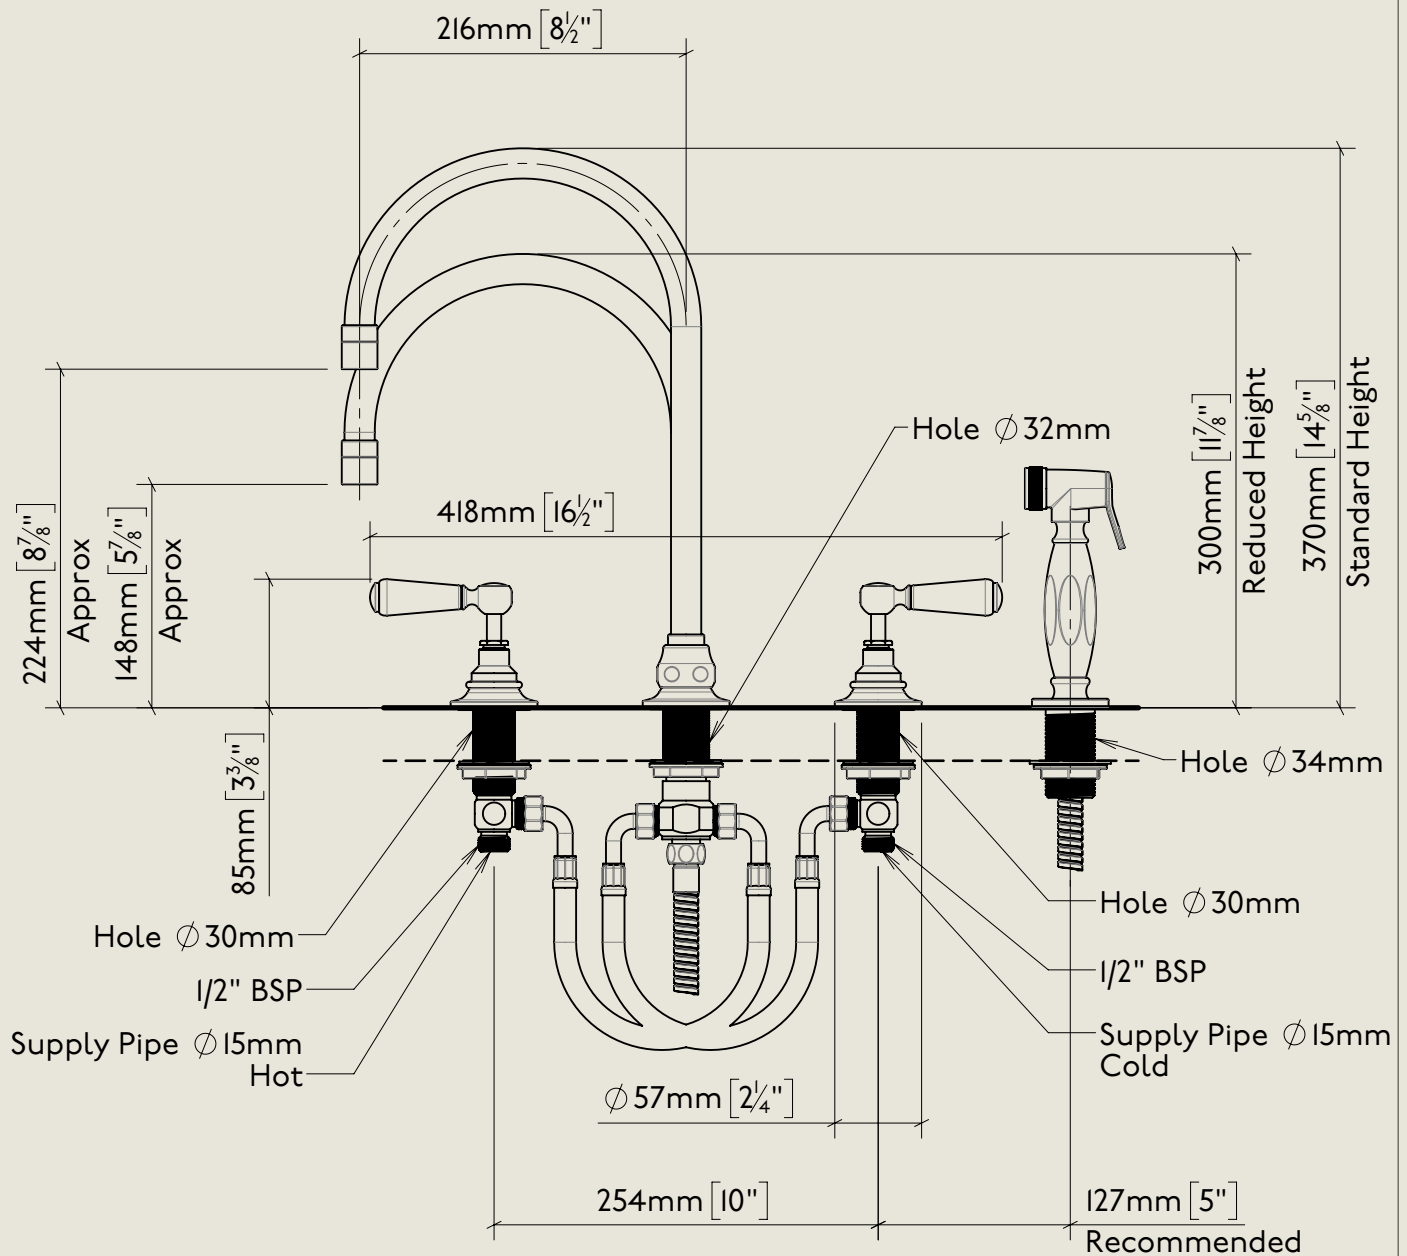

BY APPOINTMENT TO
HER MAJESTY QUEEN ELIZABETH II
MANUFACTURE OF KITCHEN & BATHROOM TAPS & MIXERS
BARBER WILSONS & CO. LTD
LONDON

LONDON

BARBER WILSONS & CO

EST. 1905

American adapters fitted as standard when purchased via BW&Co USA

Model No.

RCL1040-1890

Description

Regent China Lever 1040, 1890's Style

Complete

BY APPOINTMENT TO
HER MAJESTY QUEEN ELIZABETH II
MANUFACTURE OF KITCHEN & BATHROOM TAPS & MIXERS
BARBER WILSONS & CO. LTD
LONDON

LONDON

BARBER WILSONS & CO

EST. 1905

American adapters fitted as standard when purchased via BW&Co USA

Model No.	Description	Fitting
1040	1040 Deck Mount Range Below Counter	Fitting

BY APPOINTMENT TO
HER MAJESTY QUEEN ELIZABETH II
MANUFACTURE OF KITCHEN & BATHROOM TAPS & MIXERS
BARBER WILSONS & CO. LTD
LONDON

LONDON BARBER WILSONS & CO EST. 1905

American adapters fitted as standard when purchased via BW&Co USA

<p>Model No. RCL1040-1890</p>	<p>Description Regent China Lever 1040, 1890's Style</p>	<p>Iso</p>
-----------------------------------	--	------------