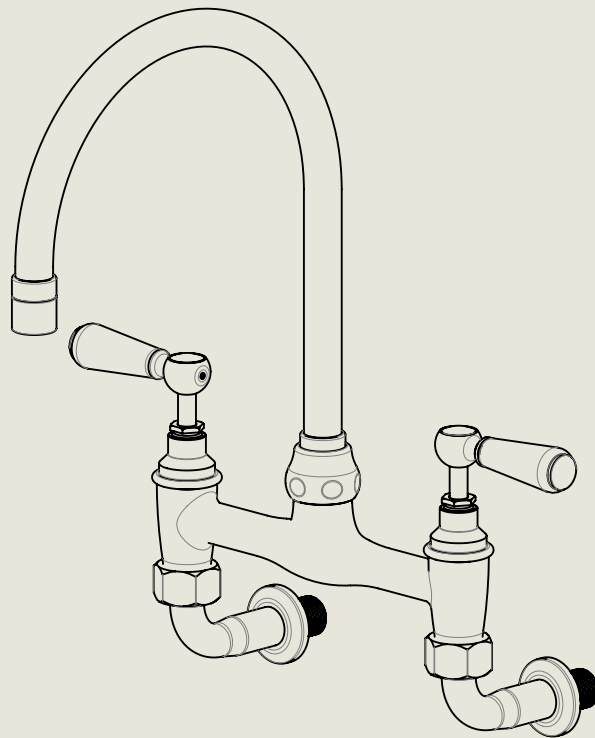

<p>Model No. RCL2010-1890</p>	<p>Description Regent China Lever 2010, 1890's Style</p>	<p>Complete</p>
-----------------------------------	--	-----------------

BY APPOINTMENT TO
HER MAJESTY QUEEN ELIZABETH II
MANUFACTURE OF KITCHEN & BATHROOM TAPS & MIXERS
BARBER WILSONS & CO. LTD
LONDON

LONDON **BARBER WILSONS & CO** EST. 1905

American adapters fitted as standard when purchased via BW&Co USA

Model No. RCL2010-1890	Description Regent China Lever 2010, 1890's Style	Fitting
---------------------------	--	---------

BY APPOINTMENT TO
HER MAJESTY QUEEN ELIZABETH II
MANUFACTURE OF KITCHEN & BATHROOM TAPS & MIXERS
BARBER WILSONS & CO. LTD
LONDON

LONDON BARBER WILSONS & CO EST. 1905

American adapters fitted as standard when purchased via BW&Co USA

Model No. RCL2010-1890	Description Regent China Lever 2010, 1890's Style	ISO
---------------------------	--	-----