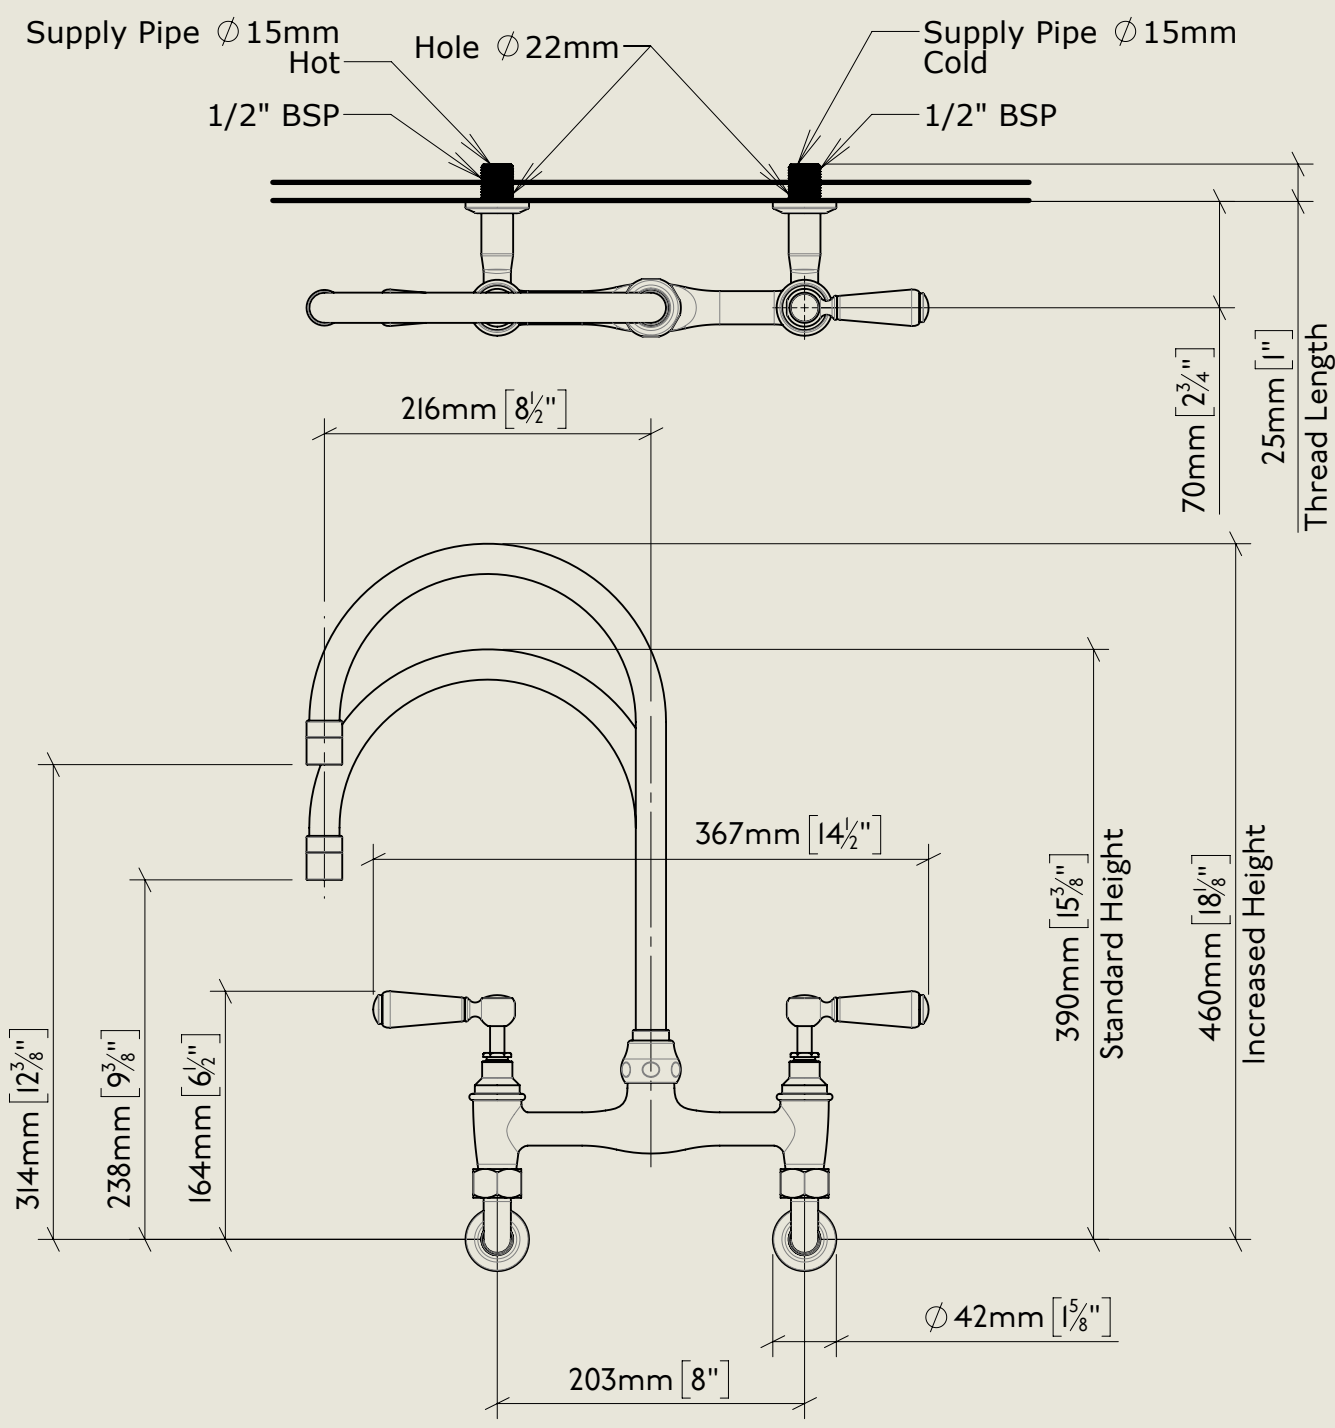

BY APPOINTMENT TO
HER MAJESTY QUEEN ELIZABETH II
MANUFACTURE OF KITCHEN & BATHROOM TAPS & MIXERS
BARBER WILSONS & CO. LTD
LONDON

LONDON **BARBER WILSONS & CO** EST. 1905

American adapters fitted as standard when purchased via BW&Co USA

<p>Model No. RCL2010-1890</p>	<p>Description Regent China Lever 2010, 1890's Style</p>	<p>Complete</p>
-----------------------------------	--	-----------------

BY APPOINTMENT TO
HER MAJESTY QUEEN ELIZABETH II
MANUFACTURE OF KITCHEN & BATHROOM TAPS & MIXERS
BARBER WILSONS & CO. LTD
LONDON

LONDON **BARBER WILSONS & CO** EST. 1905

American adapters fitted as standard when purchased via BW&Co USA

Model No. RCL2010-1890	Description Regent China Lever 2010, 1890's Style	Fitting
---------------------------	--	---------

Model No. RCL2010-1890	Description Regent China Lever 2010, 1890's Style	ISO
---------------------------	--	-----