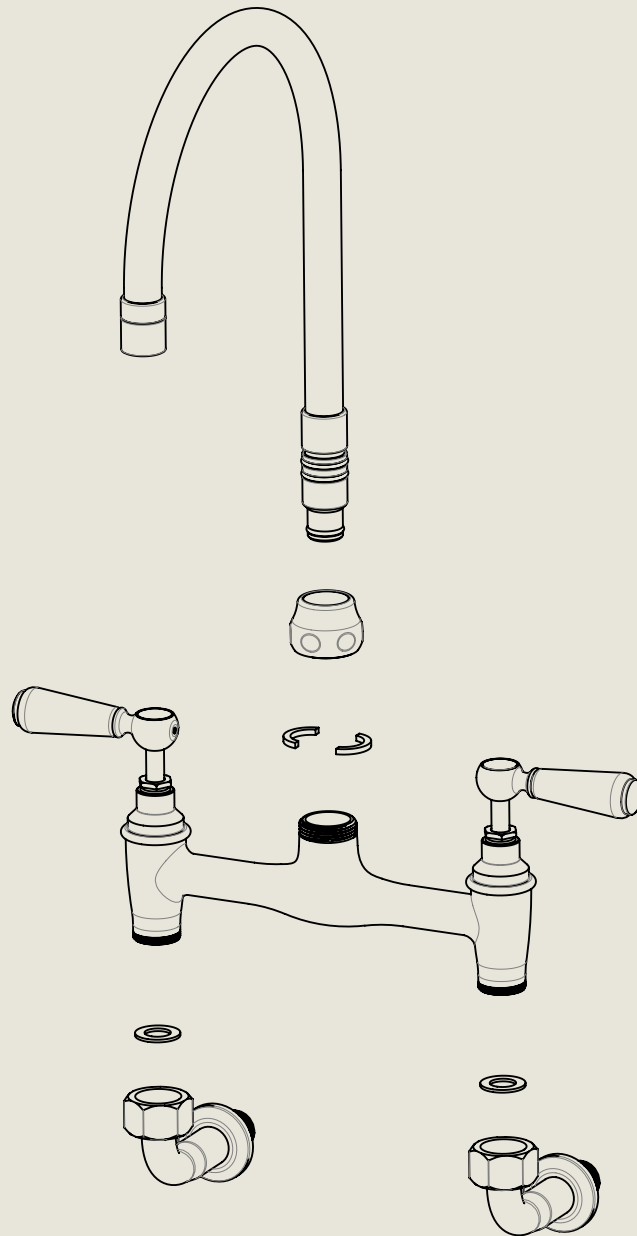

BY APPOINTMENT TO
HER MAJESTY QUEEN ELIZABETH II
MANUFACTURE OF KITCHEN & BATHROOM TAPS & MIXERS
BARBER WILSONS & CO. LTD
LONDON

LONDON **BARBER WILSONS & CO** EST. 1905

American adapters fitted as standard when purchased via BW&Co USA

<p>Model No. RCL2010-1890</p>	<p>Description Regent China Lever 2010, 1890's Style</p>	<p>Complete</p>
-----------------------------------	--	-----------------

BY APPOINTMENT TO
HER MAJESTY QUEEN ELIZABETH II
MANUFACTURE OF KITCHEN & BATHROOM TAPS & MIXERS
BARBER WILSONS & CO. LTD
LONDON

LONDON **BARBER WILSONS & CO** EST. 1905

American adapters fitted as standard when purchased via BW&Co USA

Model No. RCL2010-1890	Description Regent China Lever 2010, 1890's Style	Fitting
---------------------------	--	---------

Model No. RCL2010-1890	Description Regent China Lever 2010, 1890's Style	ISO
---------------------------	--	-----