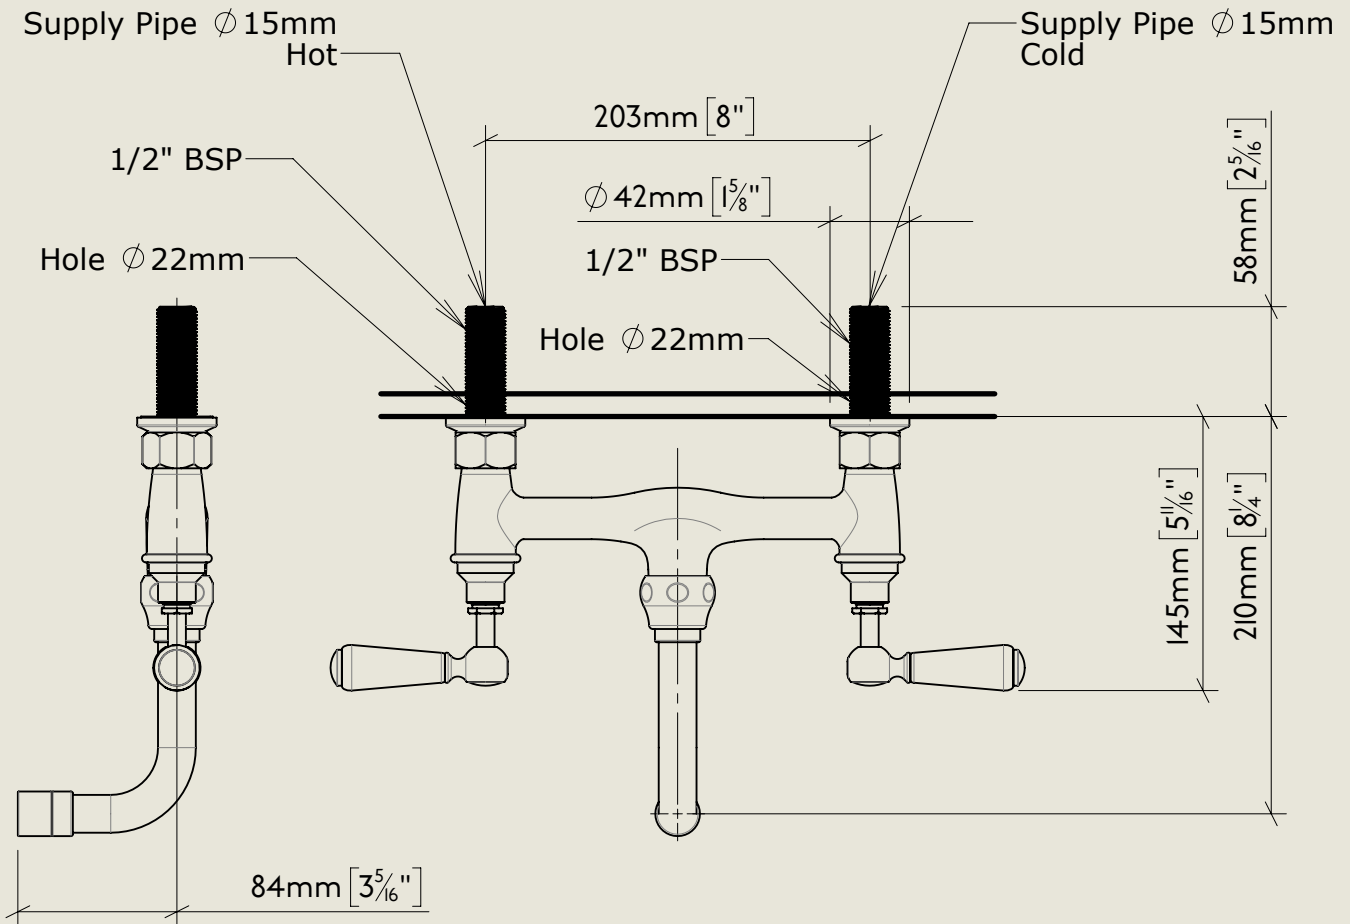

BY APPOINTMENT TO
HER MAJESTY QUEEN ELIZABETH II
MANUFACTURE OF KITCHEN & BATHROOM TAPS & MIXERS
BARBER WILSONS & CO. LTD
LONDON

LONDON

BARBER WILSONS & CO

EST. 1905

American adapters fitted as standard when purchased via BW&Co USA

Model No.	Description	
RCL2020-1890	Regent China Lever 2020, 1890's Style	Complete

BY APPOINTMENT TO
HER MAJESTY QUEEN ELIZABETH II
MANUFACTURE OF KITCHEN & BATHROOM TAPS & MIXERS
BARBER WILSONS & CO. LTD
LONDON

LONDON BARBER WILSONS & CO EST. 1905

American adapters fitted as standard when purchased via BW&Co USA

Model No.	Description	
RCL2020-1890	Regent China Lever 2020, 1890's Style	Fitting