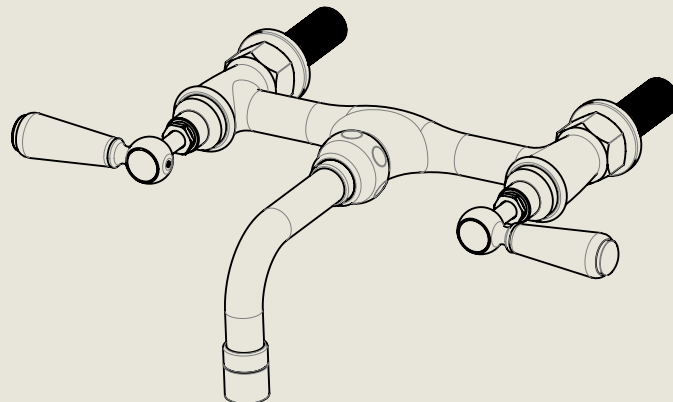

BY APPOINTMENT TO
HER MAJESTY QUEEN ELIZABETH II
MANUFACTURE OF KITCHEN & BATHROOM TAPS & MIXERS
BARBER WILSONS & CO. LTD
LONDON

LONDON

BARBER WILSONS & CO

EST. 1905

American adapters fitted as standard when purchased via BW&Co USA

Model No.	Description	
RCL2020-1890	Regent China Lever 2020, 1890's Style	Complete

BY APPOINTMENT TO
HER MAJESTY QUEEN ELIZABETH II
MANUFACTURE OF KITCHEN & BATHROOM TAPS & MIXERS
BARBER WILSONS & CO. LTD
LONDON

LONDON BARBER WILSONS & CO EST. 1905

American adapters fitted as standard when purchased via BW&Co USA

Model No.	Description	
RCL2020-1890	Regent China Lever 2020, 1890's Style	Fitting