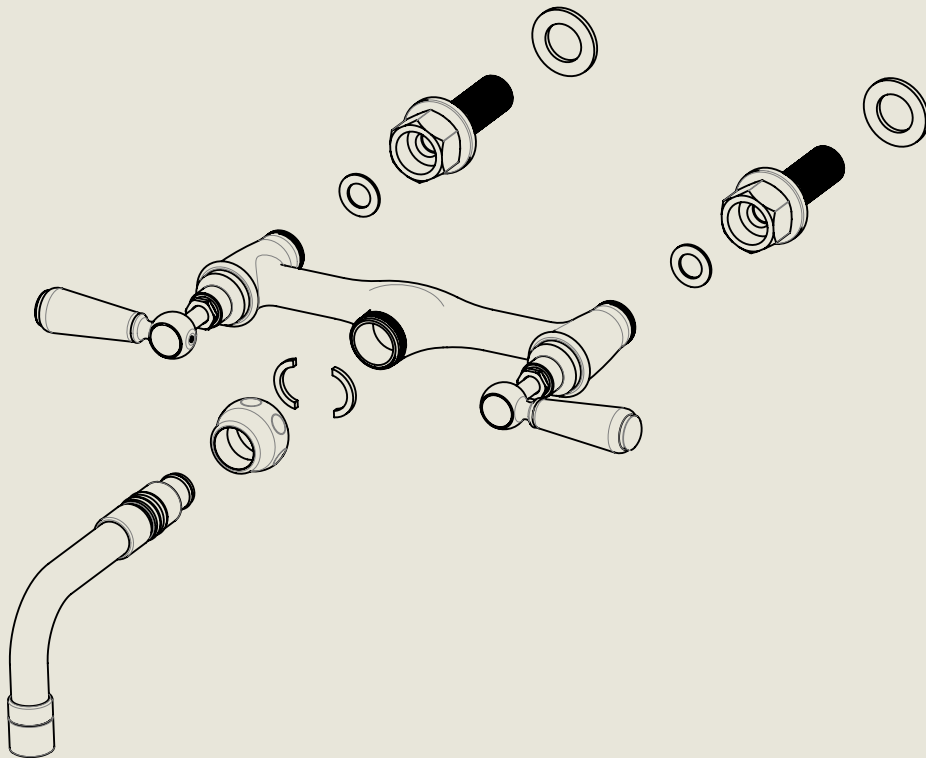

BY APPOINTMENT TO
HER MAJESTY QUEEN ELIZABETH II
MANUFACTURE OF KITCHEN & BATHROOM TAPS & MIXERS
BARBER WILSONS & CO. LTD
LONDON

LONDON

BARBER WILSONS & CO

EST. 1905

American adapters fitted as standard when purchased via BW&Co USA

Model No.	Description	
RCL2020-1890	Regent China Lever 2020, 1890's Style	Complete

BY APPOINTMENT TO
HER MAJESTY QUEEN ELIZABETH II
MANUFACTURE OF KITCHEN & BATHROOM TAPS & MIXERS
BARBER WILSONS & CO. LTD
LONDON

LONDON BARBER WILSONS & CO EST. 1905

American adapters fitted as standard when purchased via BW&Co USA

Model No.	Description	
RCL2020-1890	Regent China Lever 2020, 1890's Style	Fitting