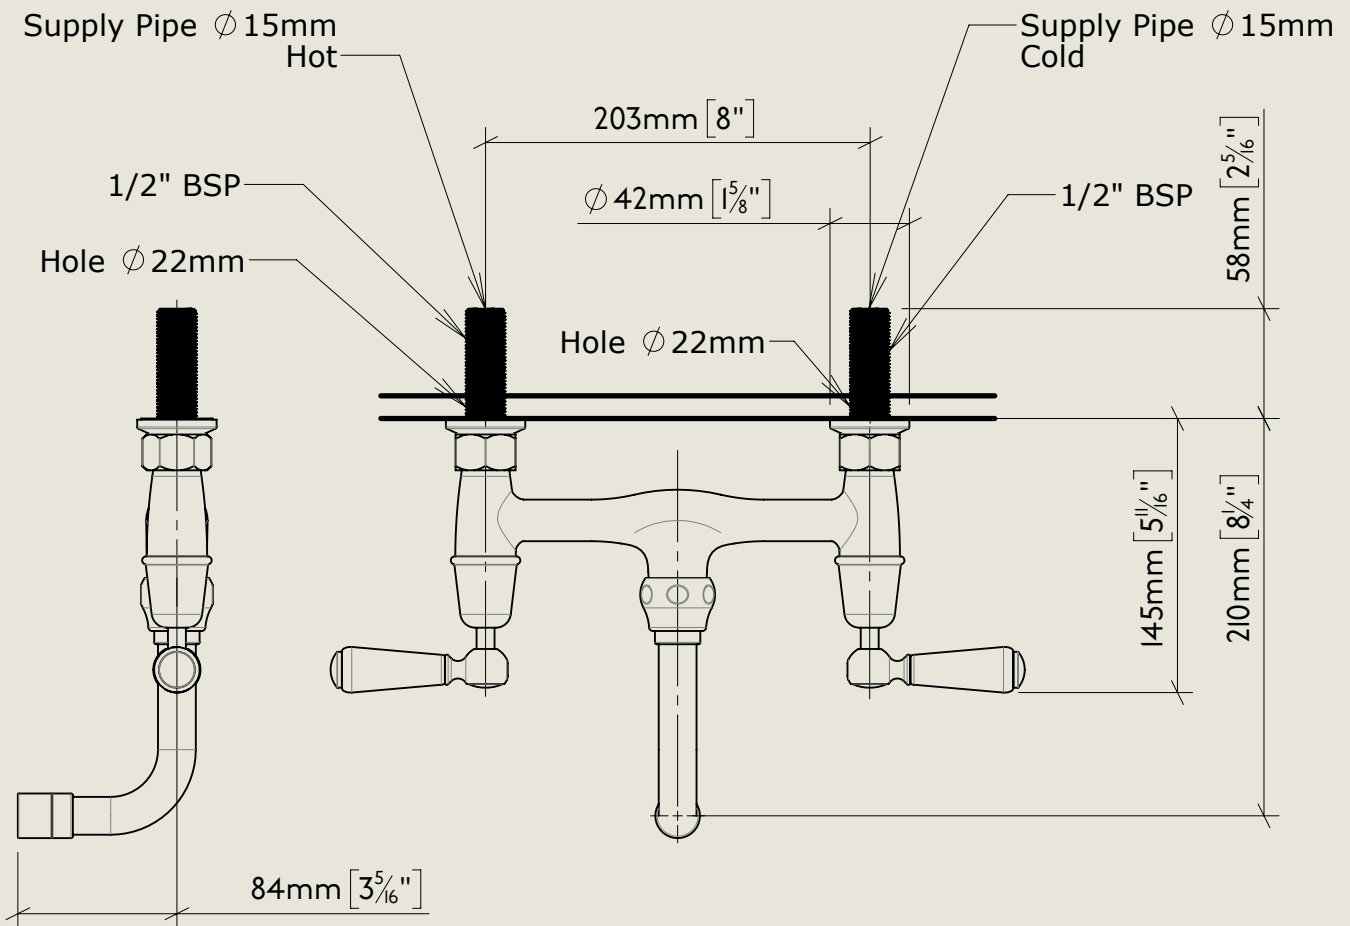

BY APPOINTMENT TO
HER MAJESTY QUEEN ELIZABETH II
MANUFACTURE OF KITCHEN & BATHROOM TAPS & MIXERS
BARBER WILSONS & CO. LTD
LONDON

LONDON

BARBER WILSONS & CO

EST. 1905

American adapters fitted as standard when purchased via BW&Co USA

Model No.	Description	
RCL2020-1900	Regent China Lever 2020, 1900's Style	Complete

BY APPOINTMENT TO
HER MAJESTY QUEEN ELIZABETH II
MANUFACTURE OF KITCHEN & BATHROOM TAPS & MIXERS
BARBER WILSONS & CO. LTD
LONDON

LONDON BARBER WILSONS & CO EST. 1905

American adapters fitted as standard when purchased via BW&Co USA

Model No.	Description	
RCL2020-1900	Regent China Lever 2020, 1900's Style	Fitting