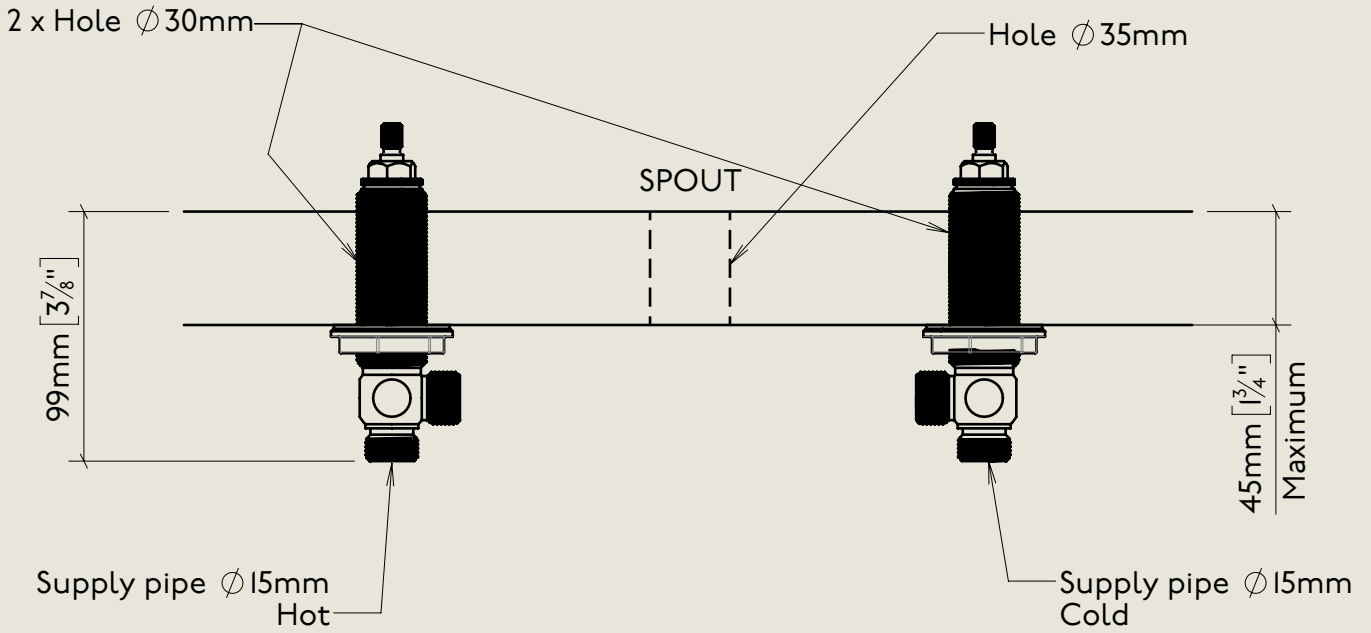

| Model No. | Description | |
|--------------|---|----------|
| RCL6450-1890 | Regent China Lever 6450, 1890's Style Three Hole Basin Mixer with Pop Up Waste | Complete |

BY APPOINTMENT TO
HER MAJESTY QUEEN ELIZABETH II
MANUFACTURE OF KITCHEN & BATHROOM TAPS & MIXERS
BARBER WILSONS & CO. LTD
LONDON

LONDON **BARBER WILSONS & CO** EST. 1905

American adapters fitted as standard when purchased via BW&Co USA

| Model No. | Description | |
|-----------|--|-----------|
| XXXX-XXXX | Three Hole Basin Mixer with Pop Up Waste | First Fix |

| | | |
|--|--|-------------------|
| <p>Model No. RCL6450-1890</p> | <p>Description Regent China Lever 6450, 1890's Style Three Hole Basin Mixer with Pop Up Waste</p> | <p>Second Fix</p> |
|--|--|-------------------|

Model No.

RCL6450-1890

Description

Regent China Lever 6450, 1890's Style
Three Hole Basin Mixer with Pop Up Waste

Valve