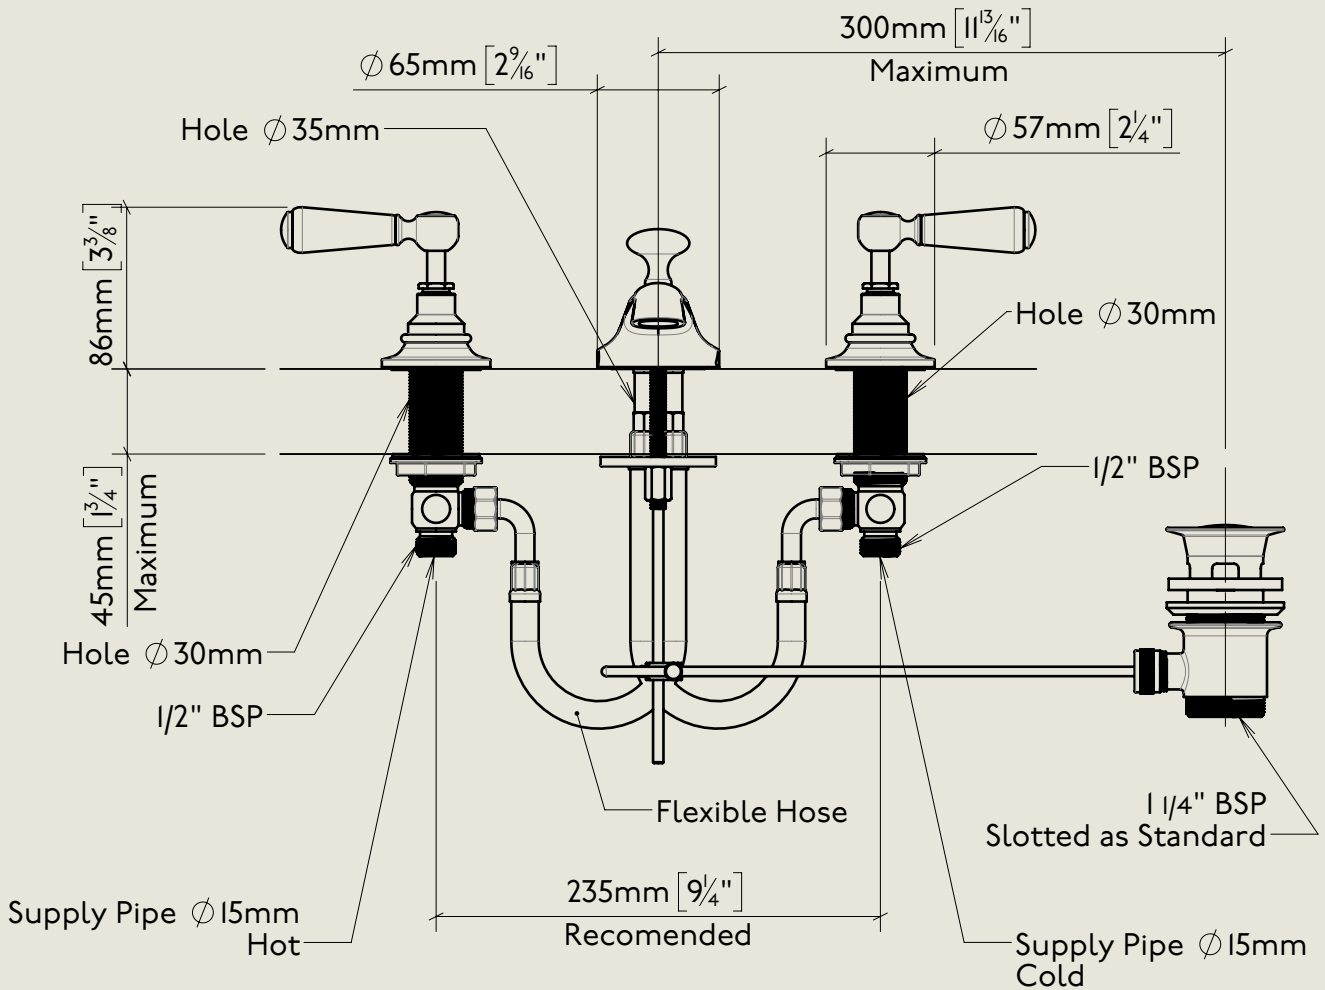

BY APPOINTMENT TO
HER MAJESTY QUEEN ELIZABETH II
MANUFACTURE OF KITCHEN & BATHROOM TAPS & MIXERS
BARBER WILSONS & CO. LTD
LONDON

LONDON **BARBER WILSONS & CO** EST. 1905

American adapters fitted as standard when purchased via BW&Co USA

Model No.	Description	
RCL6450-1890	Regent China Lever 6450, 1890's Style Three Hole Basin Mixer with Pop Up Waste	Complete