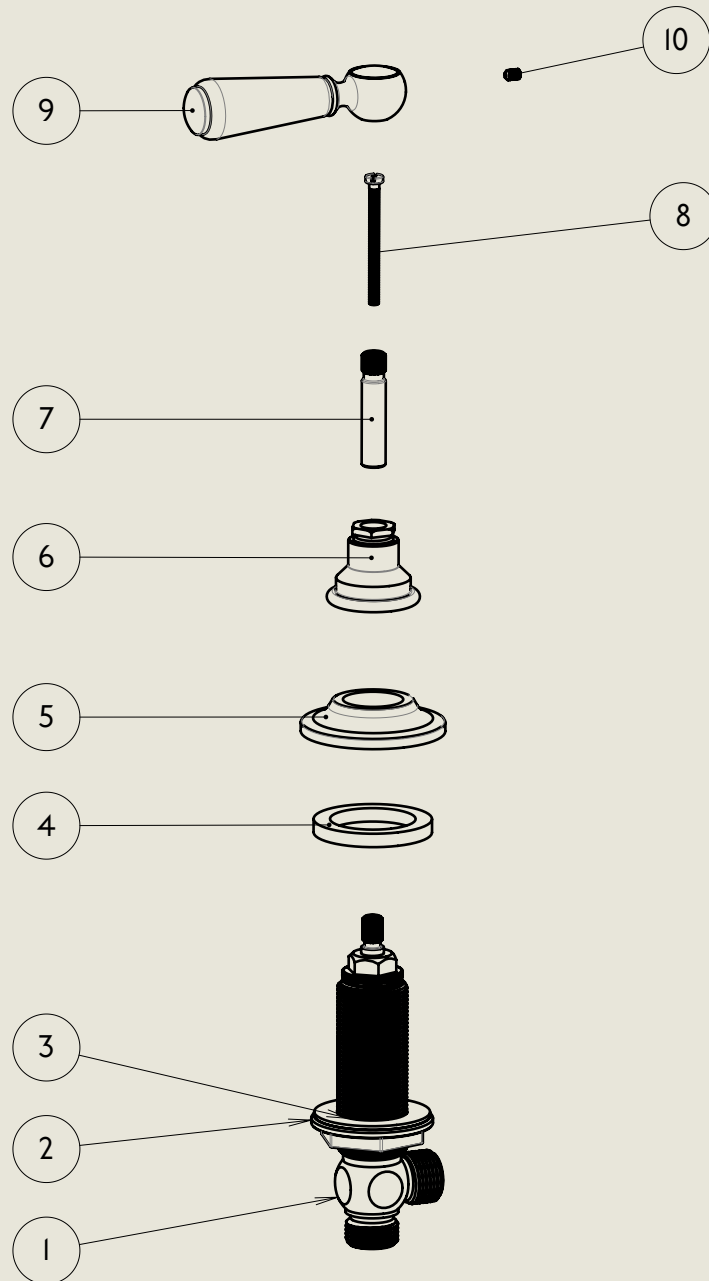

| | | |
|--|--|-------------------|
| <p>Model No. RCL6450-1890</p> | <p>Description Regent China Lever 6450, 1890's Style Three Hole Basin Mixer with Pop Up Waste</p> | <p>Second Fix</p> |
|--|--|-------------------|

BY APPOINTMENT TO
HER MAJESTY QUEEN ELIZABETH II
MANUFACTURE OF KITCHEN & BATHROOM TAPS & MIXERS
BARBER WILSONS & CO. LTD
LONDON

LONDON

BARBER WILSONS & CO

EST. 1905

American adapters fitted as standard when purchased via BW&Co USA

Model No.

RCL6450-1890

Description

Regent China Lever 6450, 1890's Style
Three Hole Basin Mixer with Pop Up Waste

Valve