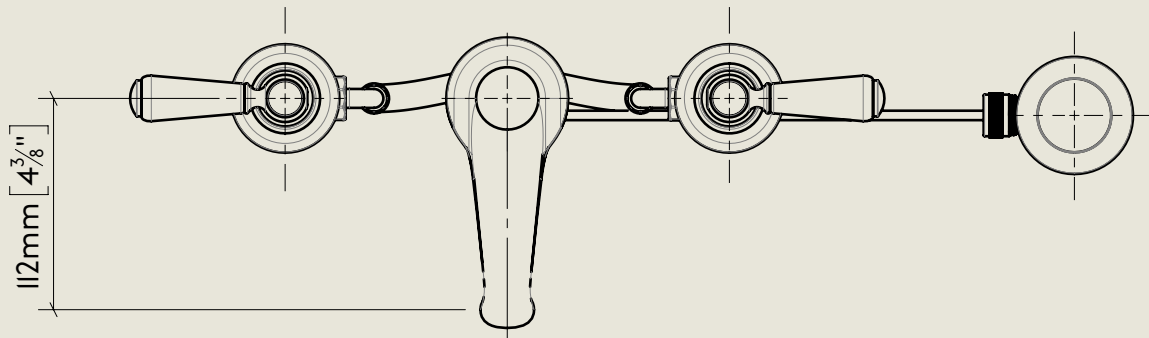

BY APPOINTMENT TO
HER MAJESTY QUEEN ELIZABETH II
MANUFACTURE OF KITCHEN & BATHROOM TAPS & MIXERS
BARBER WILSONS & CO. LTD
LONDON

LONDON **BARBER WILSONS & CO** EST. 1905

American adapters fitted as standard when purchased via BW&Co USA

| Model No. | Description | |
|--------------|---|----------|
| RCL6450-1890 | Regent China Lever 6450, 1890's Style Three Hole Basin Mixer with Pop Up Waste | Complete |

BY APPOINTMENT TO
HER MAJESTY QUEEN ELIZABETH II
MANUFACTURE OF KITCHEN & BATHROOM TAPS & MIXERS
BARBER WILSONS & CO. LTD
LONDON

LONDON **BARBER WILSONS & CO** EST. 1905

American adapters fitted as standard when purchased via BW&Co USA

| Model No. | Description | |
|-----------|--|-----------|
| XXXX-XXXX | Three Hole Basin Mixer with Pop Up Waste | First Fix |

Model No.

RCL6450-1890

Description

Regent China Lever 6450, 1890's Style
Three Hole Basin Mixer with Pop Up Waste

Valve