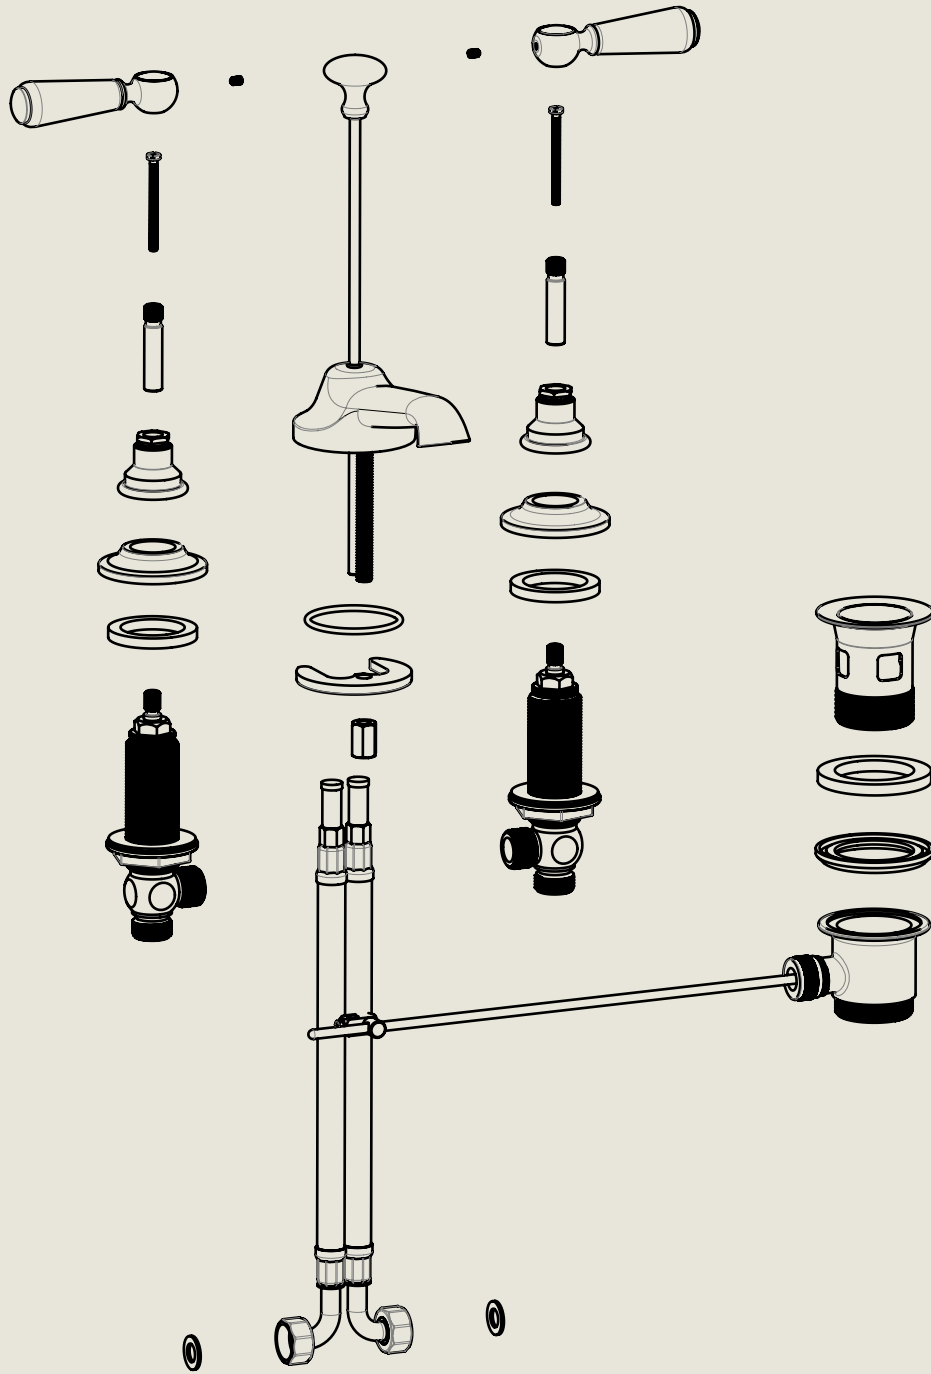

BY APPOINTMENT TO
HER MAJESTY QUEEN ELIZABETH II
MANUFACTURE OF KITCHEN & BATHROOM TAPS & MIXERS
BARBER WILSONS & CO. LTD
LONDON

LONDON BARBER WILSONS & CO EST. 1905

American adapters fitted as standard when purchased via BW&Co USA

Model No. RCL6450-1890	Description Regent China Lever 6450, 1890's Style Three Hole Basin Mixer with Pop Up Waste	Second Fix