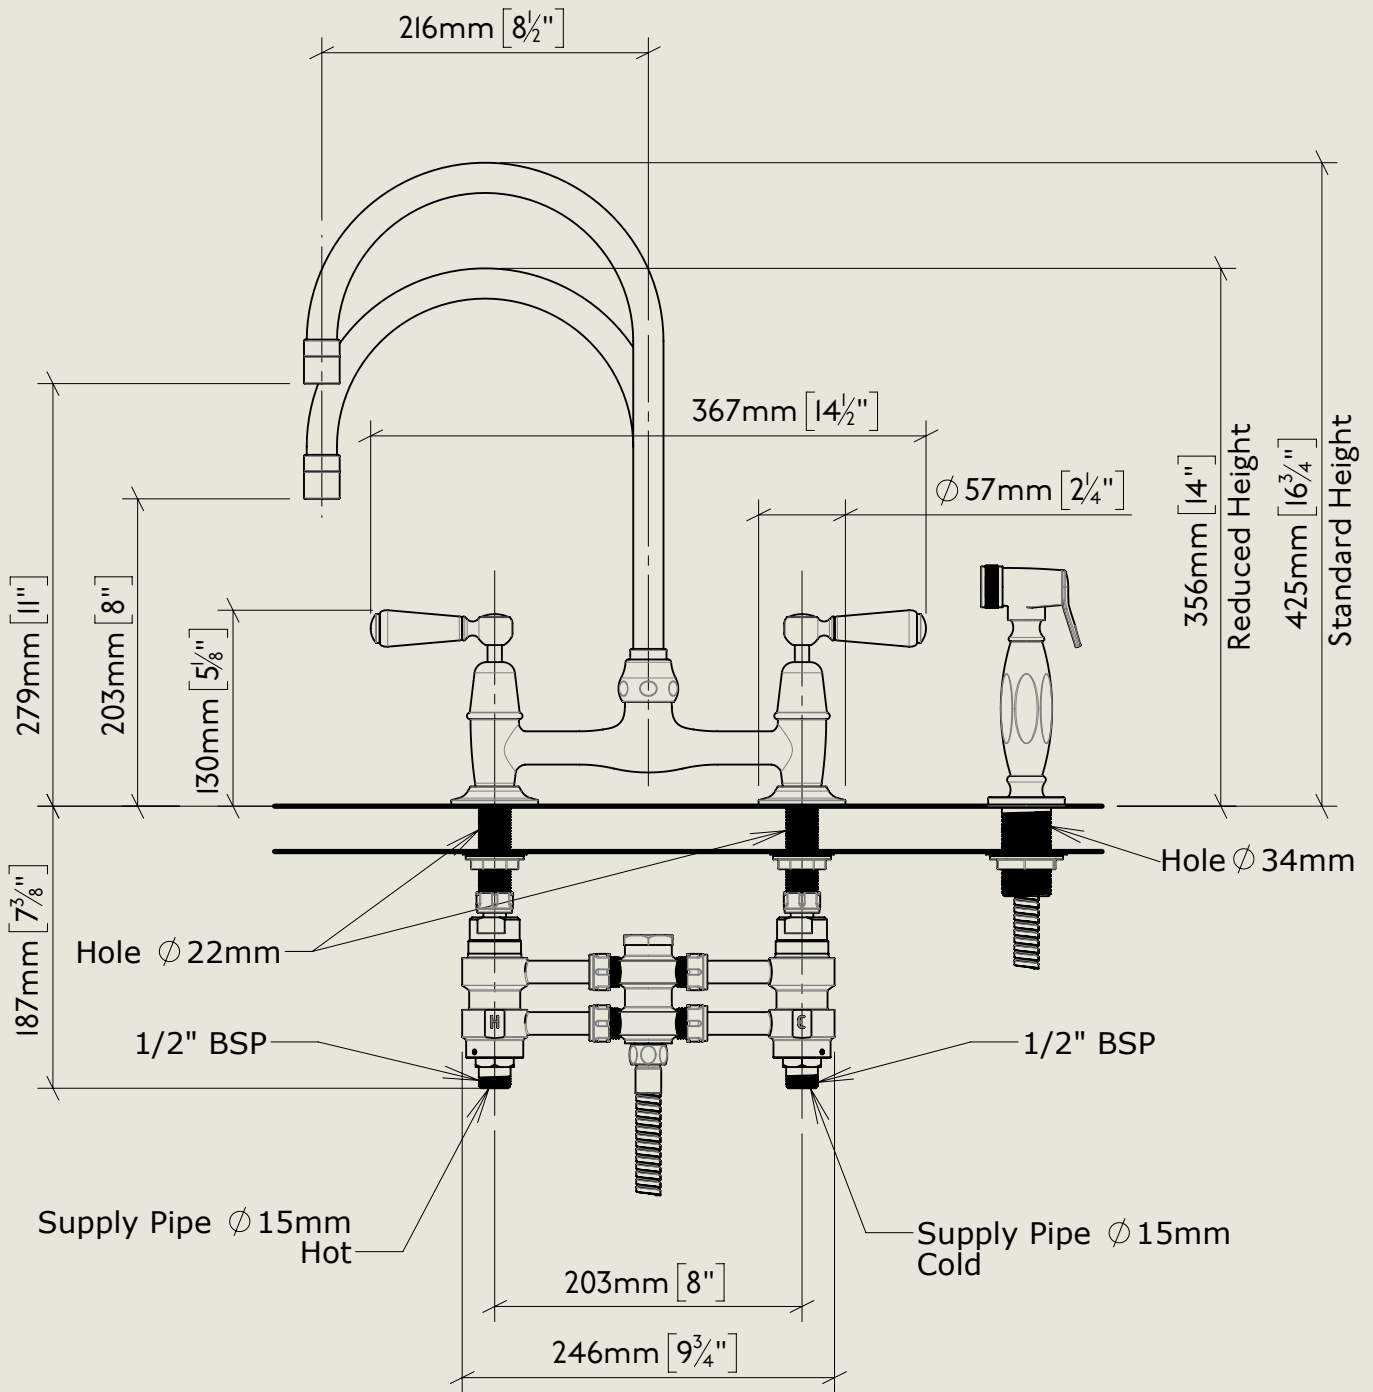

BY APPOINTMENT TO
HER MAJESTY QUEEN ELIZABETH II
MANUFACTURE OF KITCHEN & BATHROOM TAPS & MIXERS
BARBER WILSONS & CO. LTD
LONDON

LONDON **BARBER WILSONS & CO** EST. 1905

American adapters fitted as standard when purchased via BW&Co USA

Model No.	Description	
RMLI030-I900-FL	Regent Metal Lever I030, I900's Style Flange Union	Complete

BY APPOINTMENT TO
HER MAJESTY QUEEN ELIZABETH II
MANUFACTURE OF KITCHEN & BATHROOM TAPS & MIXERS
BARBER WILSONS & CO. LTD
LONDON

LONDON

BARBER WILSONS & CO

EST. 1905

American adapters fitted as standard when purchased via BW&Co USA

<p>Model No. RML1030-1900-FL</p>	<p>Description Regent Metal Lever 1030, 1900's Style Flange Union</p>	<p>Fitting</p>
--------------------------------------	---	----------------

Model No. RML1030-1900-FL	Description Regent Metal Lever 1030, 1900's Style, Flange Union	ISO
------------------------------	---	-----