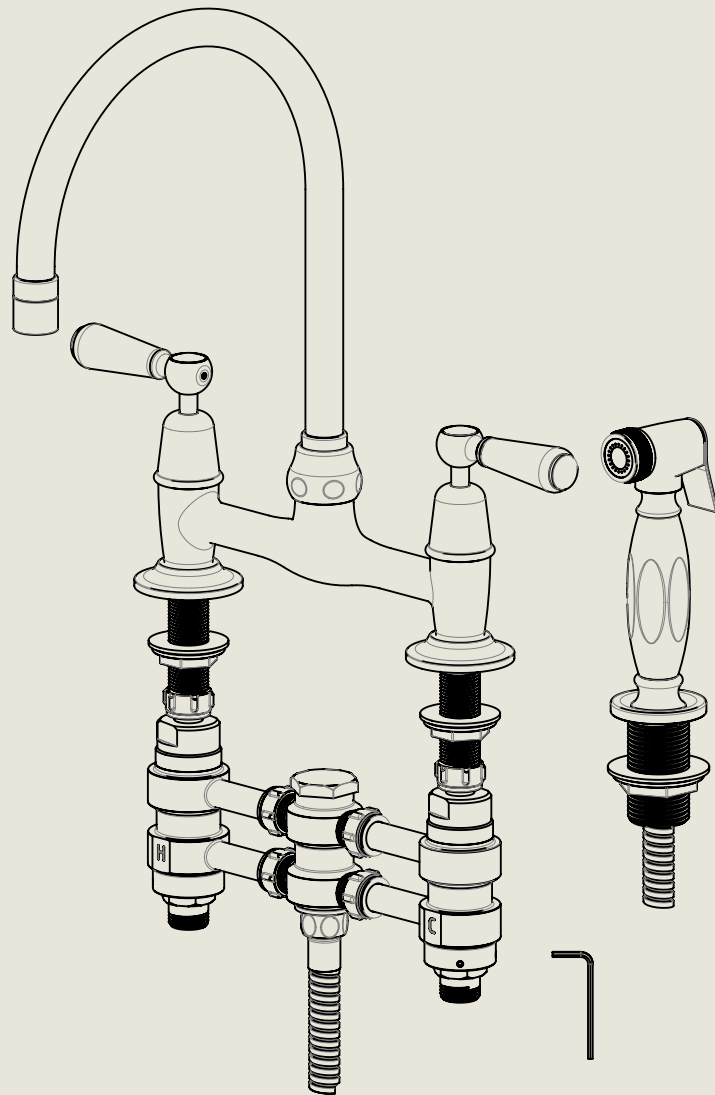

Model No.	Description	
RMLI030-I900-FL	Regent Metal Lever I030, I900's Style Flange Union	Complete

BY APPOINTMENT TO
HER MAJESTY QUEEN ELIZABETH II
MANUFACTURE OF KITCHEN & BATHROOM TAPS & MIXERS
BARBER WILSONS & CO. LTD
LONDON

LONDON

BARBER WILSONS & CO

EST. 1905

American adapters fitted as standard when purchased via BW&Co USA

<p>Model No. RML1030-1900-FL</p>	<p>Description Regent Metal Lever 1030, 1900's Style Flange Union</p>	<p>Fitting</p>
--------------------------------------	---	----------------

BY APPOINTMENT TO
HER MAJESTY QUEEN ELIZABETH II
MANUFACTURE OF KITCHEN & BATHROOM TAPS & MIXERS
BARBER WILSONS & CO. LTD
LONDON

LONDON BARBER WILSONS & CO EST. 1905

American adapters fitted as standard when purchased via BW&Co USA

Model No. RML1030-1900-FL	Description Regent Metal Lever 1030, 1900's Style, Flange Union	ISO
------------------------------	---	-----