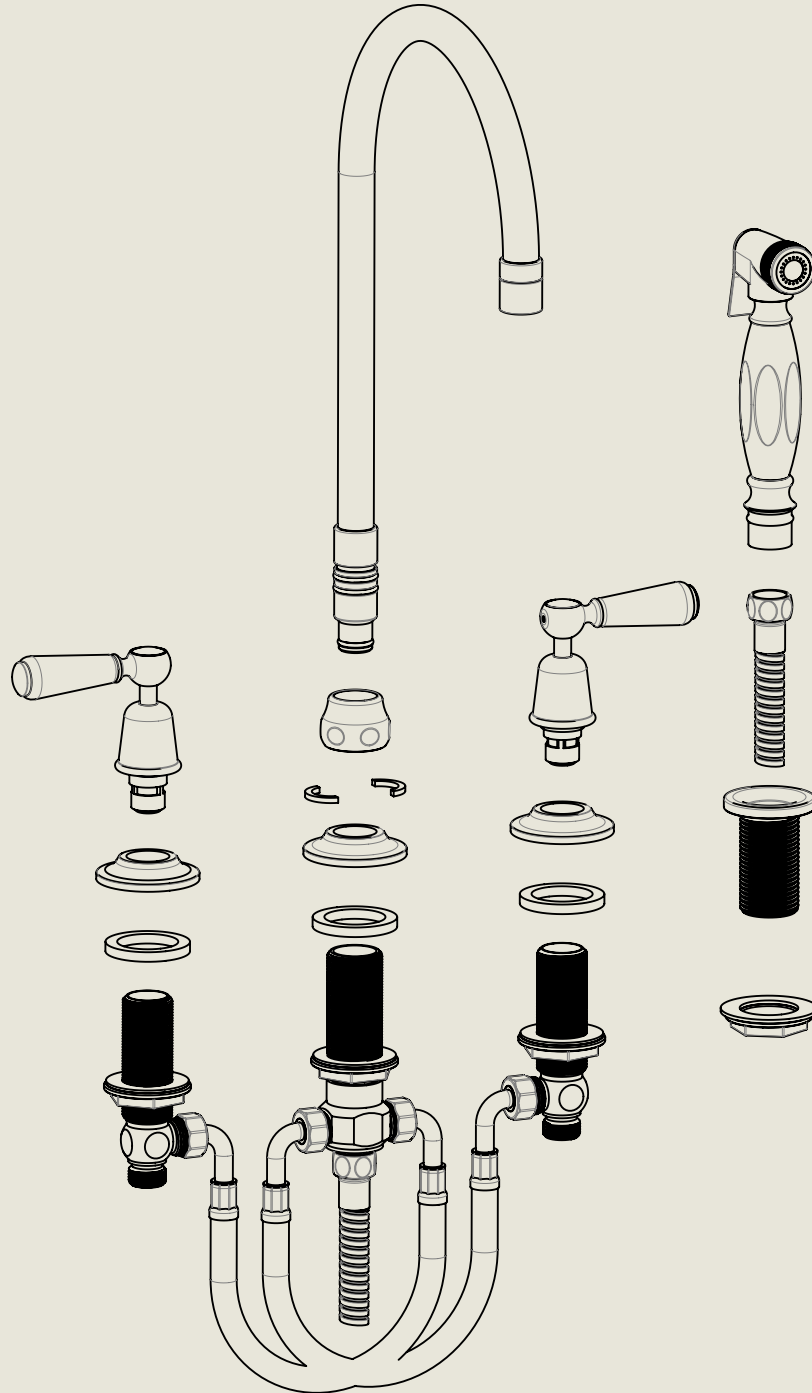

BY APPOINTMENT TO
HER MAJESTY QUEEN ELIZABETH II
MANUFACTURE OF KITCHEN & BATHROOM TAPS & MIXERS
BARBER WILSONS & CO. LTD
LONDON

LONDON

BARBER WILSONS & CO

EST. 1905

American adapters fitted as standard when purchased via BW&Co USA

Model No.	Description	Fitting
1040	1040 Deck Mount Range Below Counter	Fitting

BY APPOINTMENT TO
HER MAJESTY QUEEN ELIZABETH II
MANUFACTURE OF KITCHEN & BATHROOM TAPS & MIXERS
BARBER WILSONS & CO. LTD
LONDON

LONDON BARBER WILSONS & CO EST. 1905

American adapters fitted as standard when purchased via BW&Co USA

Model No.	Description	
RML1040-1900	Regent Metal Lever 1040, 1900's Style	Iso