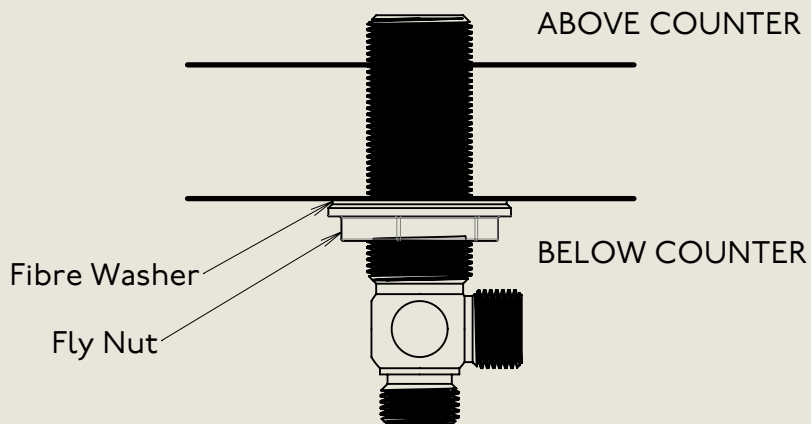

BY APPOINTMENT TO
HER MAJESTY QUEEN ELIZABETH II
MANUFACTURE OF KITCHEN & BATHROOM TAPS & MIXERS
BARBER WILSONS & CO. LTD
LONDON

LONDON

BARBER WILSONS & CO

EST. 1905

American adapters fitted as standard when purchased via BW&Co USA

Model No.	Description	Fitting
1040	1040 Deck Mount Range Below Counter	Fitting

BY APPOINTMENT TO
HER MAJESTY QUEEN ELIZABETH II
MANUFACTURE OF KITCHEN & BATHROOM TAPS & MIXERS
BARBER WILSONS & CO. LTD
LONDON

LONDON BARBER WILSONS & CO EST. 1905

American adapters fitted as standard when purchased via BW&Co USA

Model No.	Description	
RML1040-1900	Regent Metal Lever 1040, 1900's Style	Iso