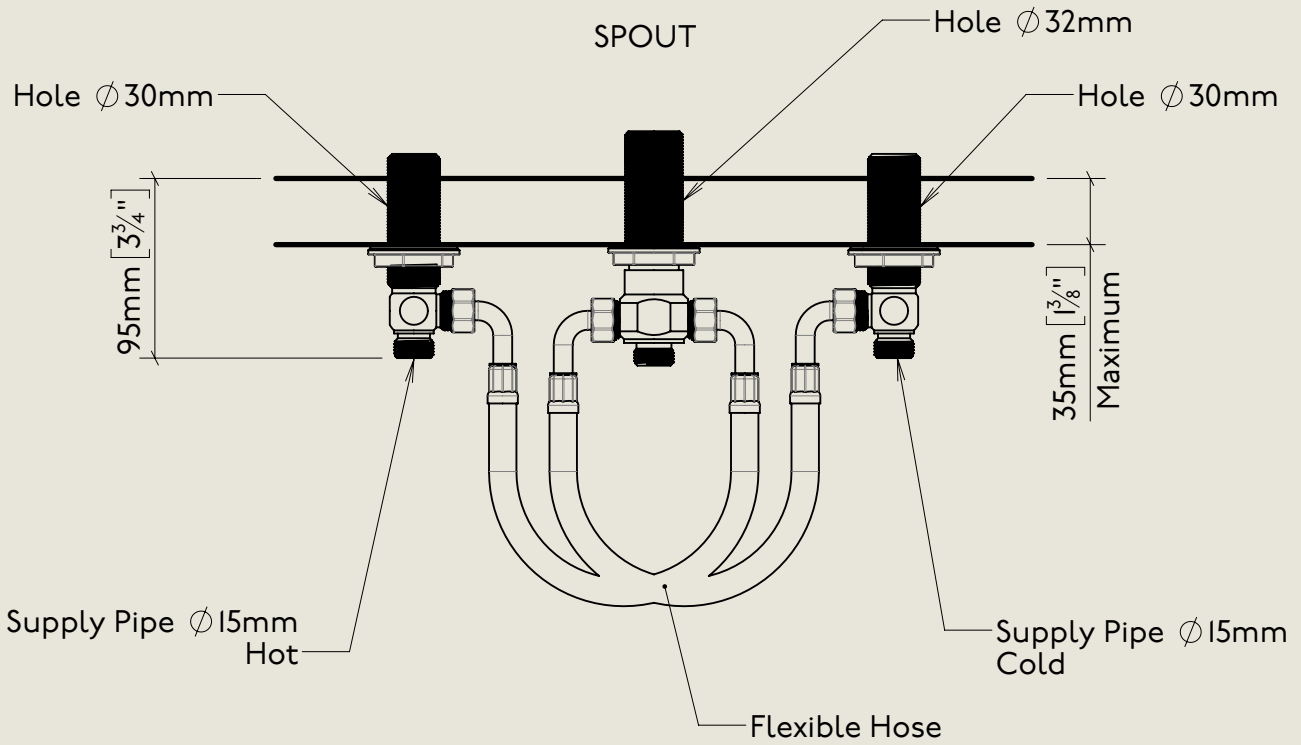

BY APPOINTMENT TO
HER MAJESTY QUEEN ELIZABETH II
MANUFACTURE OF KITCHEN & BATHROOM TAPS & MIXERS
BARBER WILSONS & CO. LTD
LONDON

LONDON

BARBER WILSONS & CO

EST. 1905

American adapters fitted as standard when purchased via BW&Co USA

Model No.	Description	Fitting
1040	1040 Deck Mount Range Below Counter	Fitting

BY APPOINTMENT TO
HER MAJESTY QUEEN ELIZABETH II
MANUFACTURE OF KITCHEN & BATHROOM TAPS & MIXERS
BARBER WILSONS & CO. LTD
LONDON

LONDON BARBER WILSONS & CO EST. 1905

American adapters fitted as standard when purchased via BW&Co USA

Model No.	Description	
RML1040-1900	Regent Metal Lever 1040, 1900's Style	Iso