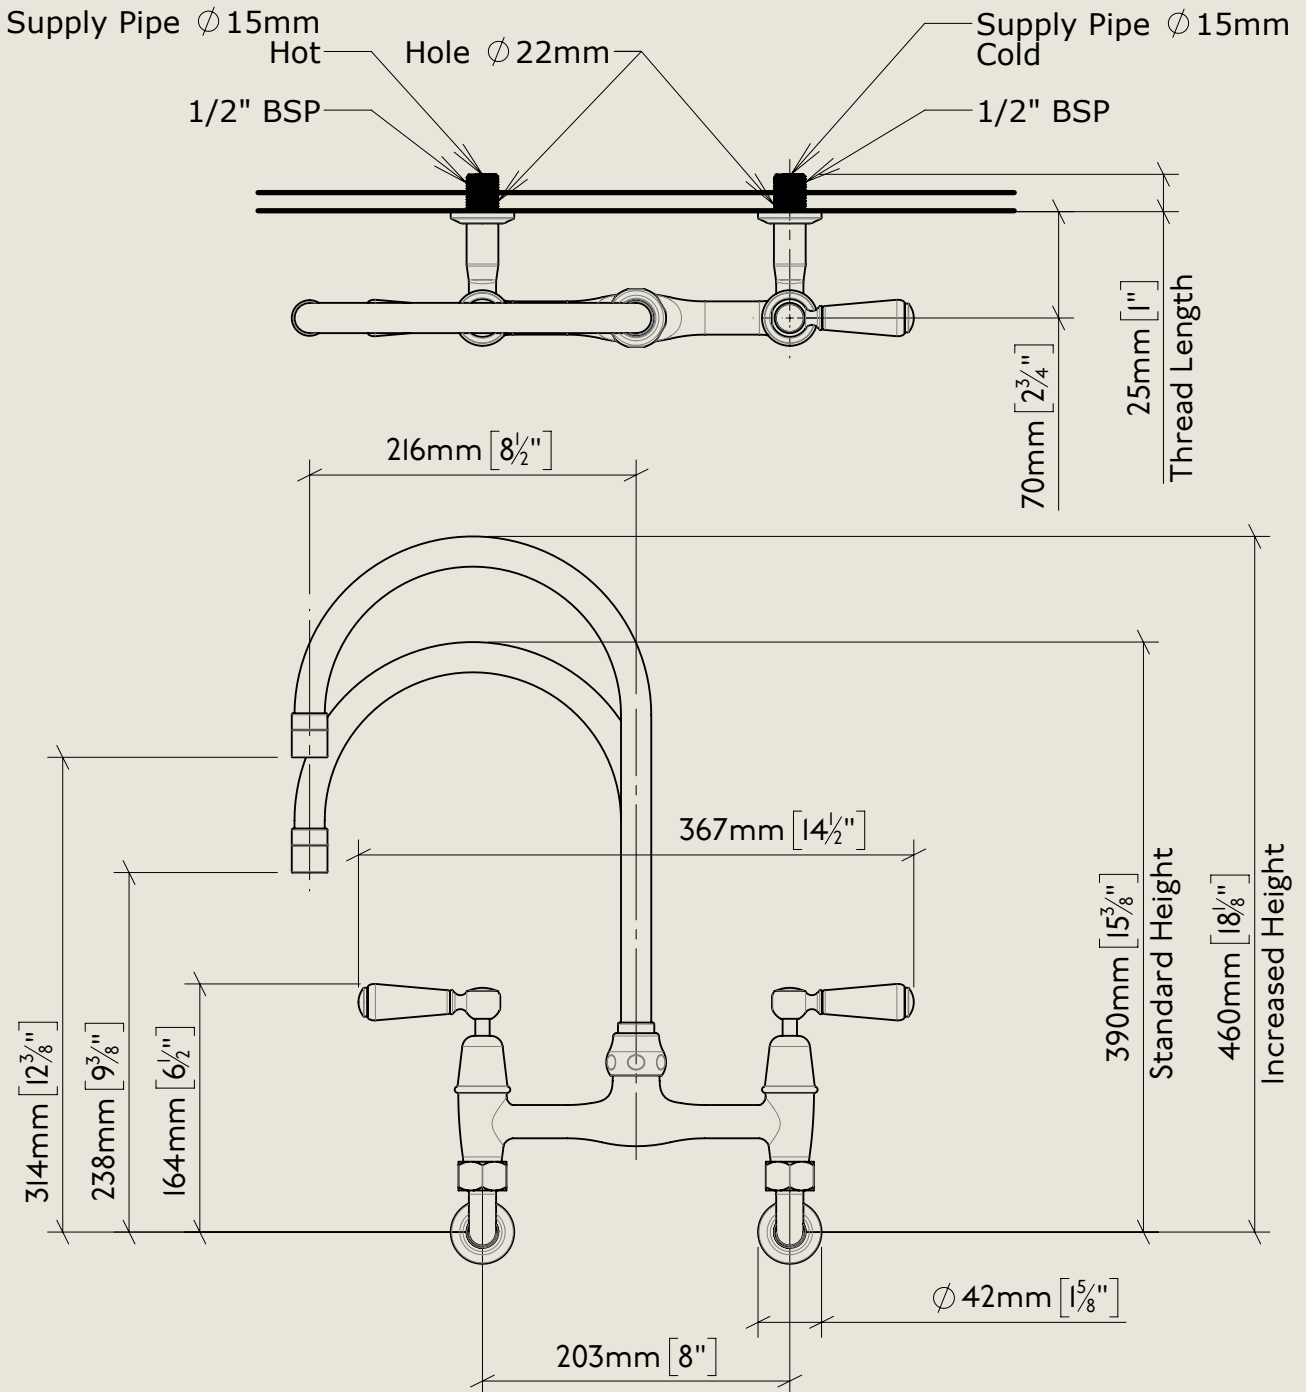

BY APPOINTMENT TO  
HER MAJESTY QUEEN ELIZABETH II  
MANUFACTURE OF KITCHEN & BATHROOM TAPS & MIXERS  
BARBER WILSONS & CO. LTD  
LONDON

LONDON

BARBER WILSONS & CO

EST. 1905

American adapters fitted as standard when purchased via BW&Co USA

Model No.

RML2010-1900

Description

Regent Metal Lever 2010, 1900's Style

Complete

BY APPOINTMENT TO  
HER MAJESTY QUEEN ELIZABETH II  
MANUFACTURE OF KITCHEN & BATHROOM TAPS & MIXERS  
BARBER WILSONS & CO. LTD  
LONDON

LONDON BARBER WILSONS & CO EST. 1905

American adapters fitted as standard when purchased via BW&Co USA

Model No.	Description	Fitting
RML2010-1900	Regent Metal Lever 2010, 1900's Style	Fitting

BY APPOINTMENT TO  
HER MAJESTY QUEEN ELIZABETH II  
MANUFACTURE OF KITCHEN & BATHROOM TAPS & MIXERS  
BARBER WILSONS & CO. LTD  
LONDON

LONDON BARBER WILSONS & CO EST. 1905

American adapters fitted as standard when purchased via BW&Co USA

Model No. RML2010-1900	Description Regent Metal Lever 2010, 1900's Style	ISO
---------------------------	--	-----