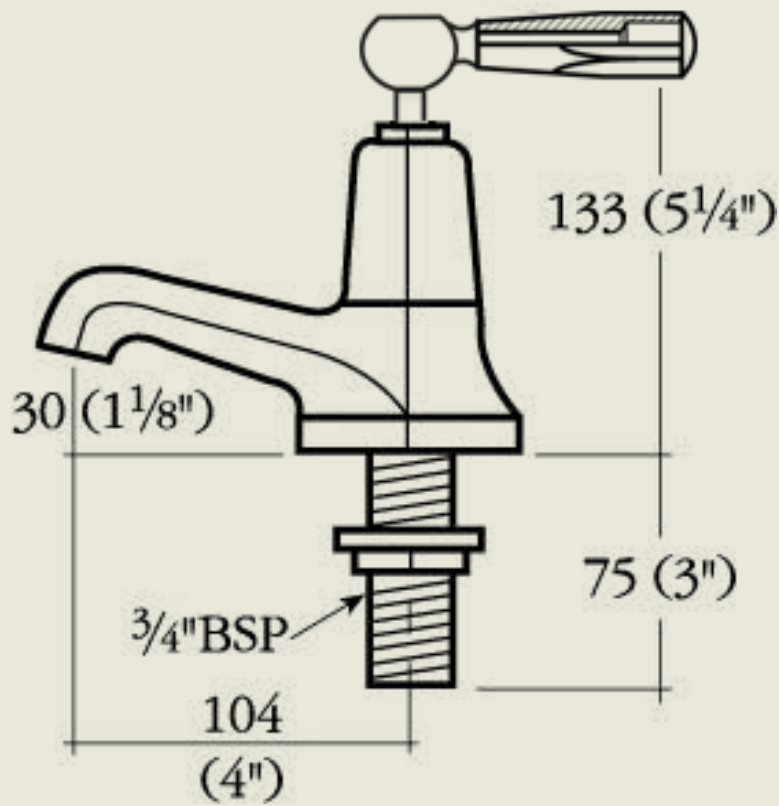

BY APPOINTMENT TO  
HER MAJESTY QUEEN ELIZABETH II  
MANUFACTURER OF KITCHEN & BATHROOM TAPS & MIXERS  
BARBER WILSONS & CO. LTD.  
LONDON

LONDON

BARBER WILSONS & CO

EST. 1905

Model No. MCL2134

Internals Standard-3/4 turn ceramic cartridge  
Optional compression cartridge available