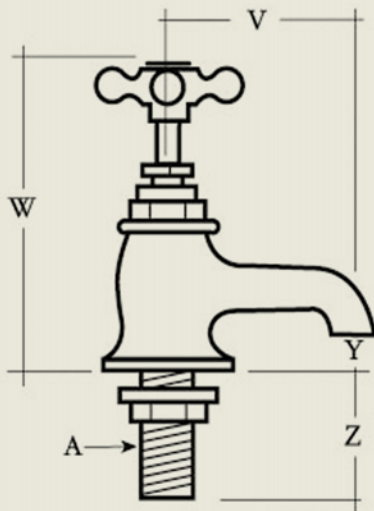

BY APPOINTMENT TO  
HER MAJESTY QUEEN ELIZABETH II  
MANUFACTURER OF KITCHEN & BATHROOM TAPS & MIXERS  
BARBER WILSONS & CO. LTD.  
LONDON

LONDON

BARBER WILSONS & CO

EST. 1905

	1/2	1/2	1/2	3/4	
	2123	2124	2125	2134	
V	75 (3")	100 (4")	125 (5")	100 (4")	
W	130 (5 1/8")	130 (5 1/8")	120 (4 3/4")	158 (6 1/4")	
Y	20 (3/4")	20 (3/4")	5 (3/16")	25 (1")	
Z	63 (2 1/2")	63 (2 1/2")	100 (4")	75 (3")	
Flange hole (A)	48 (1 7/8")	48 (1 7/8")	48 (1 7/8")	53 (2 1/8")	DIA
	30 (1 3/16")	30 (1 3/16")	30 (1 3/16")	35 (1 3/8")	

Model No. R2125-1890

Internals Standard-3/4 turn ceramic cartridge  
Optional compression cartridge available

MADE IN LONDON

info@barberwilsons.co.uk  
+44 (0) 20 8888 3461

Barber Wilsons & Co Ltd, Crawley Road, London N22 6AH  
REG. OFFICE. AS ABOVE - REG. NO. 100285 ENGLAND