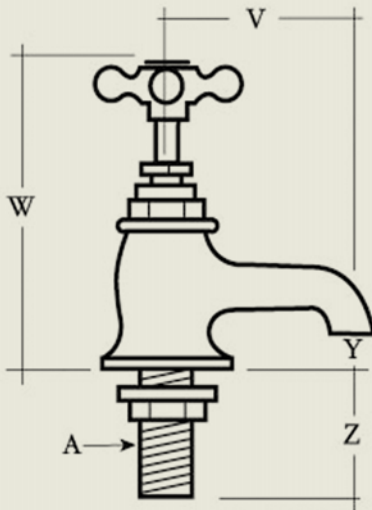

BY APPOINTMENT TO
HER MAJESTY QUEEN ELIZABETH II
MANUFACTURER OF KITCHEN & BATHROOM TAPS & MIXERS
BARBER WILSONS & CO. LTD.
LONDON

LONDON

BARBER WILSONS & CO

EST. 1905

	1/2	1/2	1/2	3/4	
	2123	2124	2125	2134	
V	75 (3")	100 (4")	125 (5")	100 (4")	
W	130 (5 1/8")	130 (5 1/8")	120 (4 3/4")	158 (6 1/4")	
Y	20 (3/4")	20 (3/4")	5 (3/16")	25 (1")	
Z	63 (2 1/2")	63 (2 1/2")	100 (4")	75 (3")	
Flange hole (A)	48 (1 7/8")	48 (1 7/8")	48 (1 7/8")	53 (2 1/8")	DIA
	30 (1 3/16")	30 (1 3/16")	30 (1 3/16")	35 (1 3/8")	

Model No. R2134-1900 *image shows 1890

Internals Standard-3/4 turn ceramic cartridge
Optional compression cartridge available

MADE IN LONDON

info@barberwilsons.co.uk
+44 (0) 20 8888 3461

Barber Wilsons & Co Ltd, Crawley Road, London N22 6AH
REG. OFFICE. AS ABOVE - REG. NO. 100285 ENGLAND