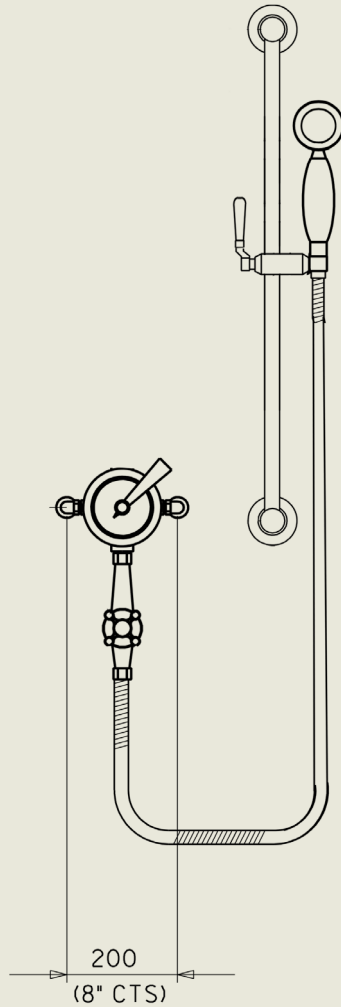

BY APPOINTMENT TO  
HER MAJESTY QUEEN ELIZABETH II  
MANUFACTURER OF KITCHEN & BATHROOM TAPS & MIXERS  
BARBER WILSONS & CO. LTD.  
LONDON

LONDON

BARBER WILSONS & CO

EST. 1905

**Model No.** R6003

**Internals** Standard-3/4 turn ceramic cartridge  
Optional compression cartridge available