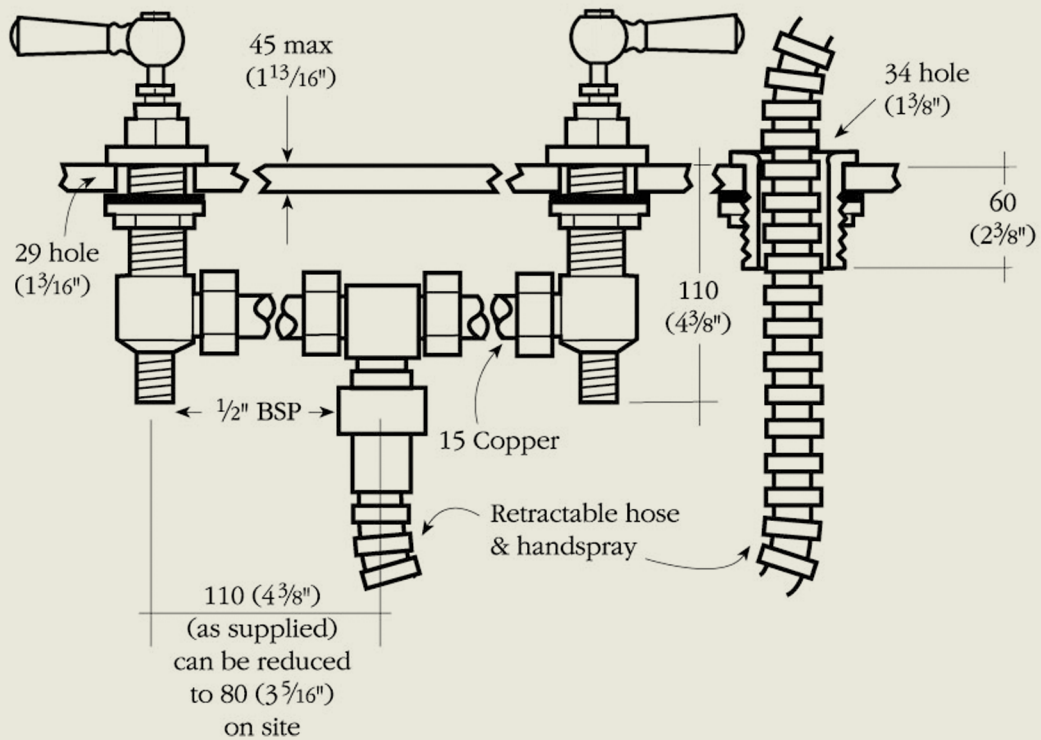

BY APPOINTMENT TO  
HER MAJESTY QUEEN ELIZABETH II  
MANUFACTURER OF KITCHEN & BATHROOM TAPS & MIXERS  
BARBER WILSONS & CO. LTD.  
LONDON

LONDON

BARBER WILSONS & CO

EST. 1905

Model No. RML6008-1890

Internals Standard-3/4 turn ceramic cartridge  
Optional compression cartridge available