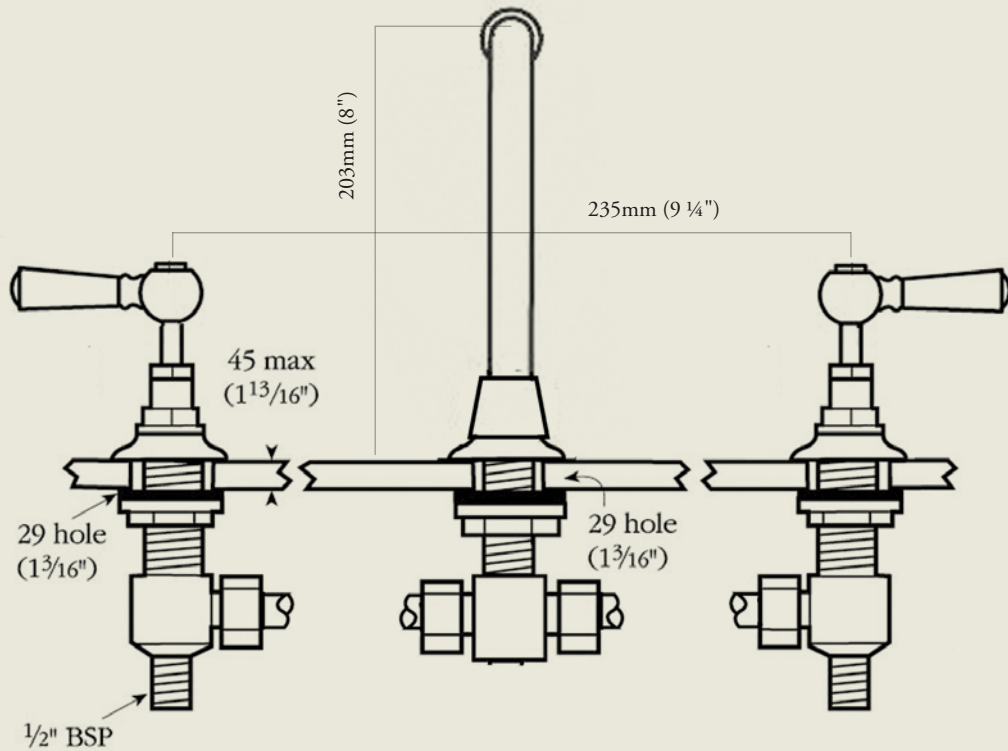

BY APPOINTMENT TO  
HER MAJESTY QUEEN ELIZABETH II  
MANUFACTURER OF KITCHEN & BATHROOM TAPS & MIXERS  
BARBER WILSONS & CO. LTD.  
LONDON

LONDON

BARBER WILSONS & CO

EST. 1905

Model No. RML6454-I890

Internals Standard-3/4 turn ceramic cartridge  
Optional compression cartridge available