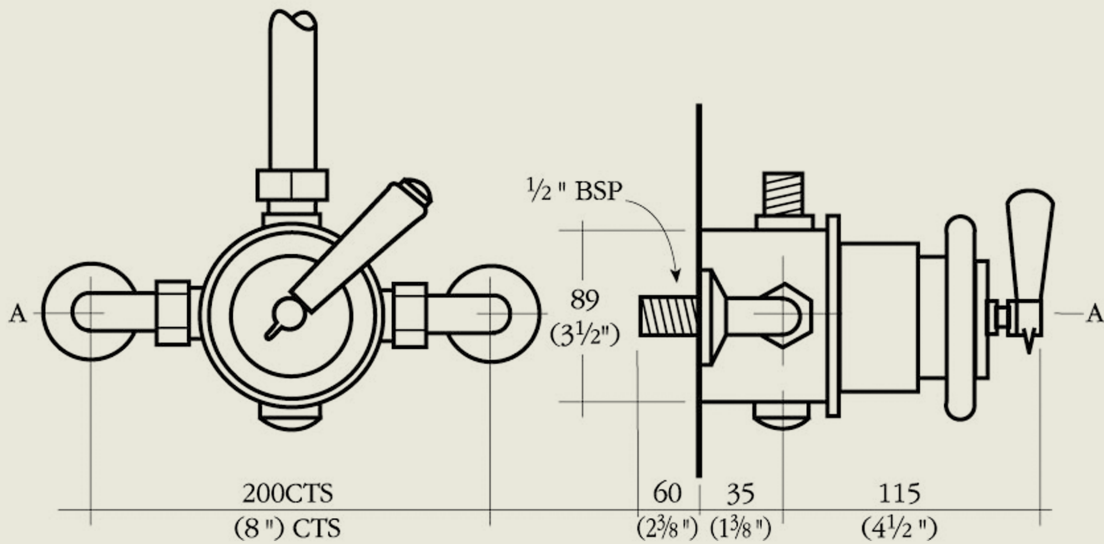

BY APPOINTMENT TO
HER MAJESTY QUEEN ELIZABETH II
MANUFACTURER OF KITCHEN & BATHROOM TAPS & MIXERS
BARBER WILSONS & CO. LTD.
LONDON

LONDON

BARBER WILSONS & CO

EST. 1905

Model No. RPS53

Internals Standard-3/4 turn ceramic cartridge
Optional compression cartridge available