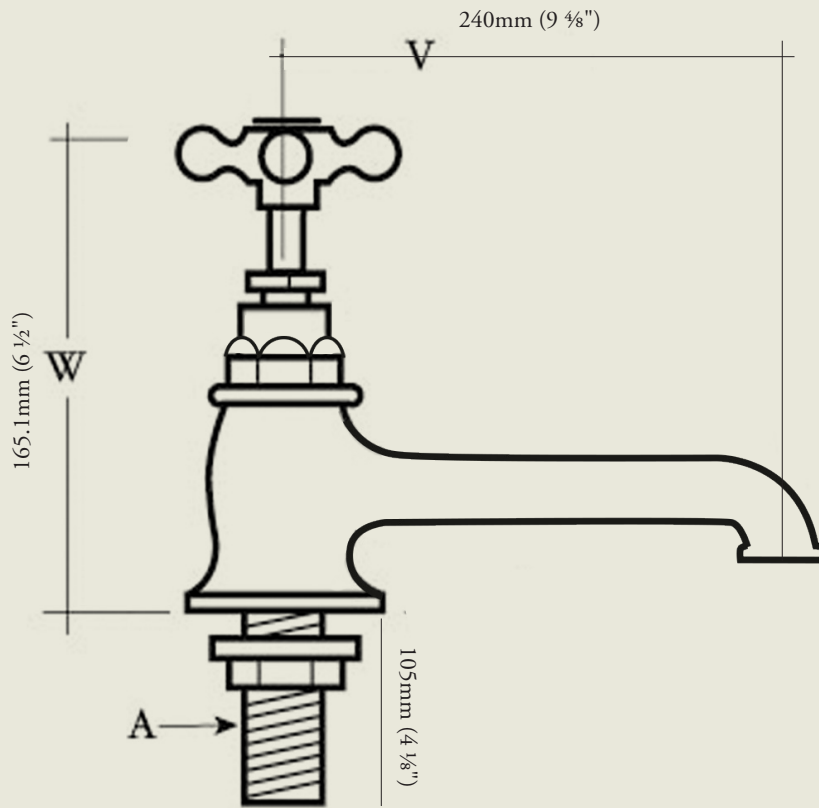

BY APPOINTMENT TO
HER MAJESTY QUEEN ELIZABETH II
MANUFACTURER OF KITCHEN & BATHROOM TAPS & MIXERS
BARBER WILSONS & CO. LTD.
LONDON

LONDON

BARBER WILSONS & CO

EST. 1905

Model No. R2118-1890

Internals Standard One Inch Compression

MADE IN LONDON

BW
& CO

info@barberwilsons.co.uk
+44 (0) 20 8888 3461

Barber Wilsons & Co Ltd, Crawley Road, London N22 6AH
REG. OFFICE. AS ABOVE - REG. NO. 100285 ENGLAND

BARBERWILSONS.COM

BY APPOINTMENT TO
HER MAJESTY QUEEN ELIZABETH II
MANUFACTURER OF KITCHEN & BATHROOM TAPS & MIXERS
BARBER WILSONS & CO. LTD.
LONDON

LONDON

BARBER WILSONS & CO

EST. 1905

Model No. R2118-1890 BESPOKE HEIGHT AVAILABLE

Internals Standard One Inch Compression

MADE IN LONDON

info@barberwilsons.co.uk
+44 (0) 20 8888 3461

Barber Wilsons & Co Ltd, Crawley Road, London N22 6AH
REG. OFFICE. AS ABOVE - REG. NO. 100285 ENGLAND