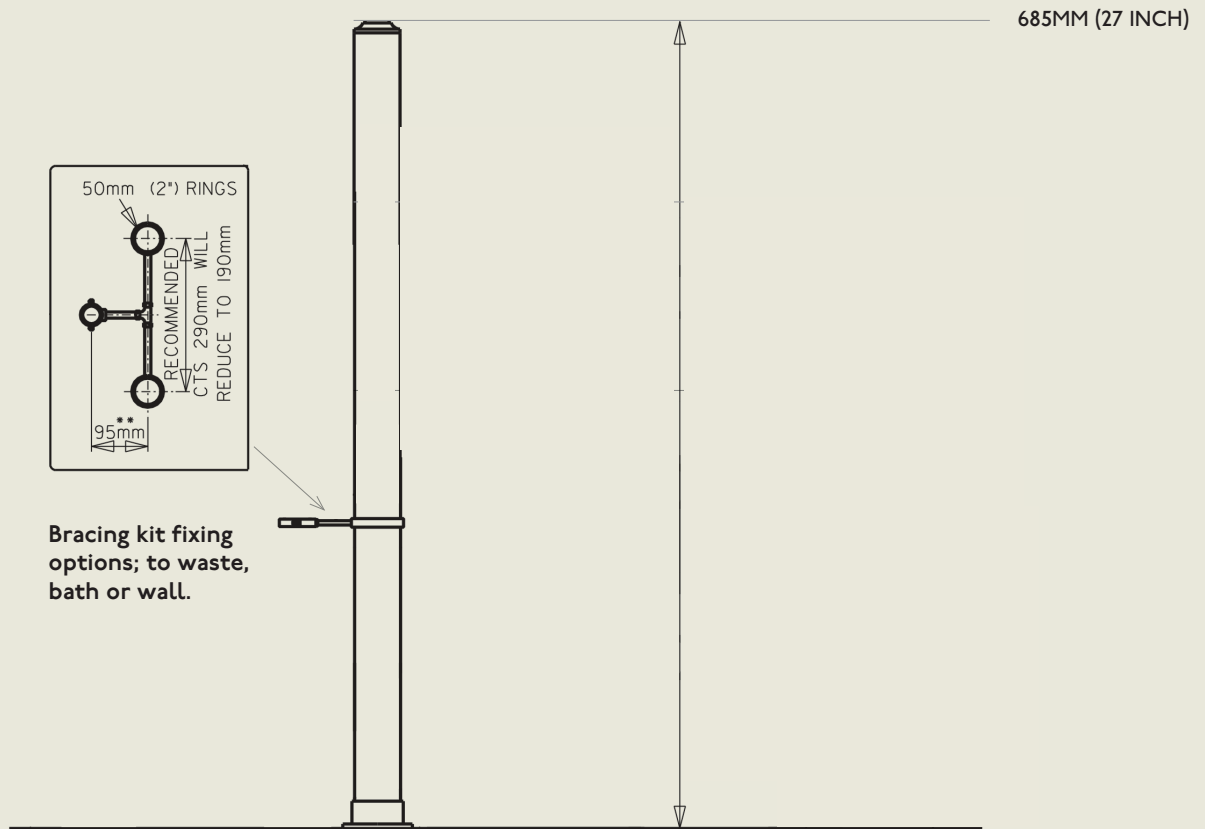

LONDON

BARBER WILSONS & CO

EST. 1905

Model No. R2118-1890 BESPOKE HEIGHT AVAILABLE

Internals Standard One Inch Compression

MADE IN LONDON

info@barberwilsons.co.uk
+44 (0) 20 8888 3461

Barber Wilsons & Co Ltd, Crawley Road, London N22 6AH
REG. OFFICE. AS ABOVE - REG. NO. 100285 ENGLAND