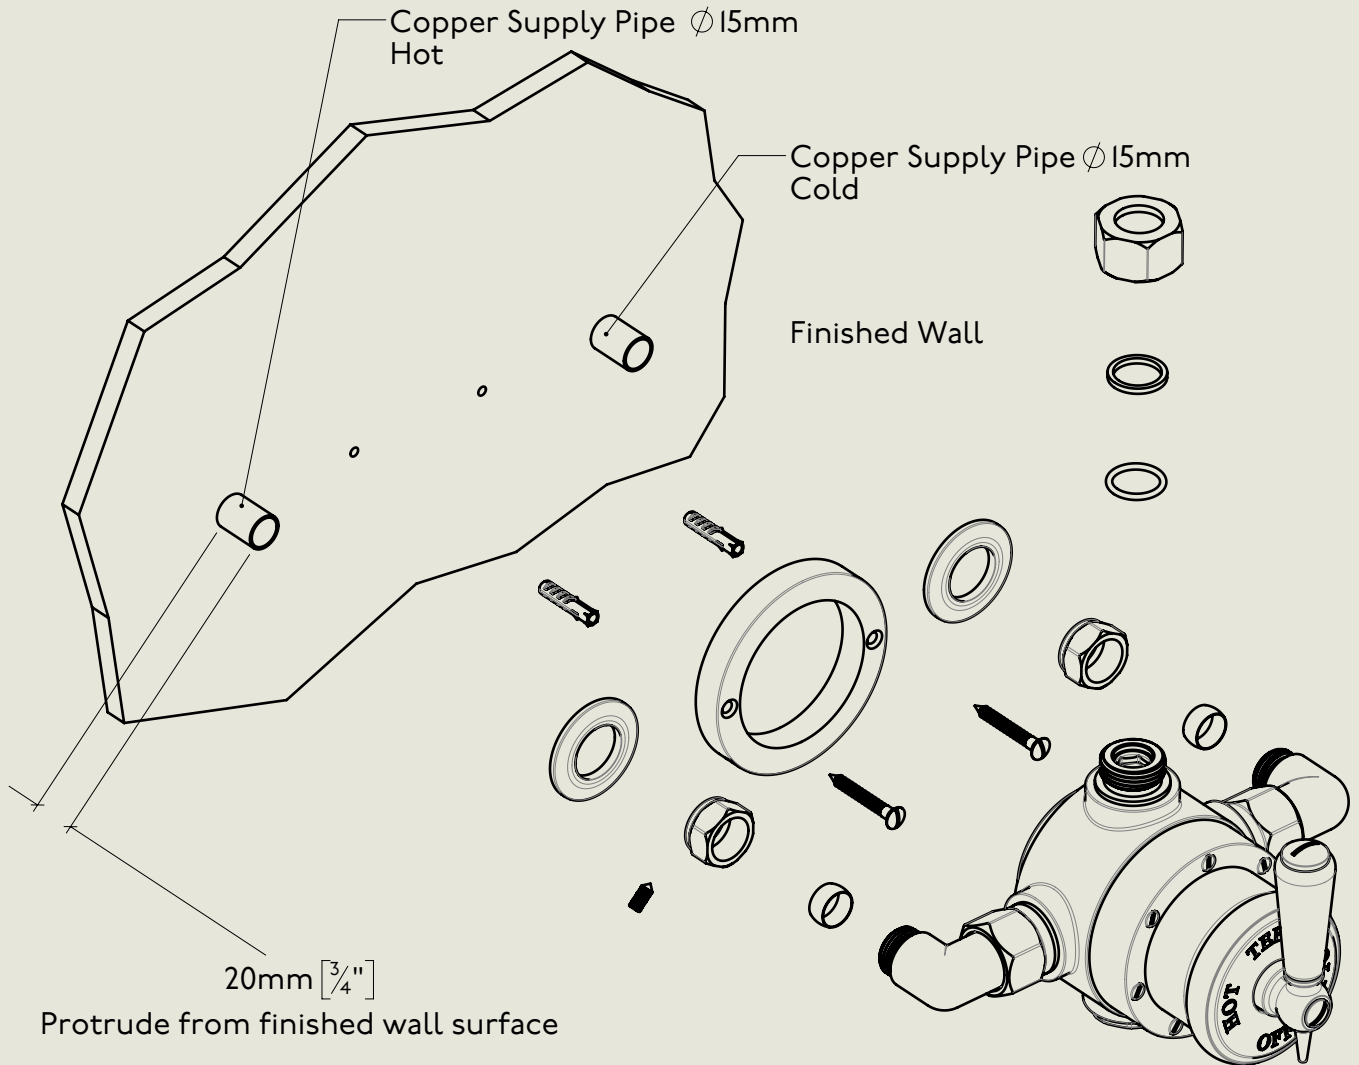

Model No.	Description	
RMLPS53CU	Regent Metal Lever PS53CU, Copper Union	Complete

BY APPOINTMENT TO
HER MAJESTY QUEEN ELIZABETH II
MANUFACTURE OF KITCHEN & BATHROOM TAPS & MIXERS
BARBER WILSONS & CO. LTD
LONDON

LONDON

BARBER WILSONS & CO

EST. 1905

American adapters fitted as standard when purchased via BW&Co USA

Model No.	Description	
RMLPS53CU	Regent Metal Lever PS53CU, Exposed Copper Union	First Fix

BY APPOINTMENT TO
HER MAJESTY QUEEN ELIZABETH II
MANUFACTURE OF KITCHEN & BATHROOM TAPS & MIXERS
BARBER WILSONS & CO. LTD
LONDON

LONDON BARBER WILSONS & CO EST. 1905

American adapters fitted as standard when purchased via BW&Co USA

<p>Model No. RMLPS53CU</p>	<p>Description Regent Metal Lever PS53CU, Copper Union</p>	<p>Second Fix</p>
-------------------------------------	---	-------------------