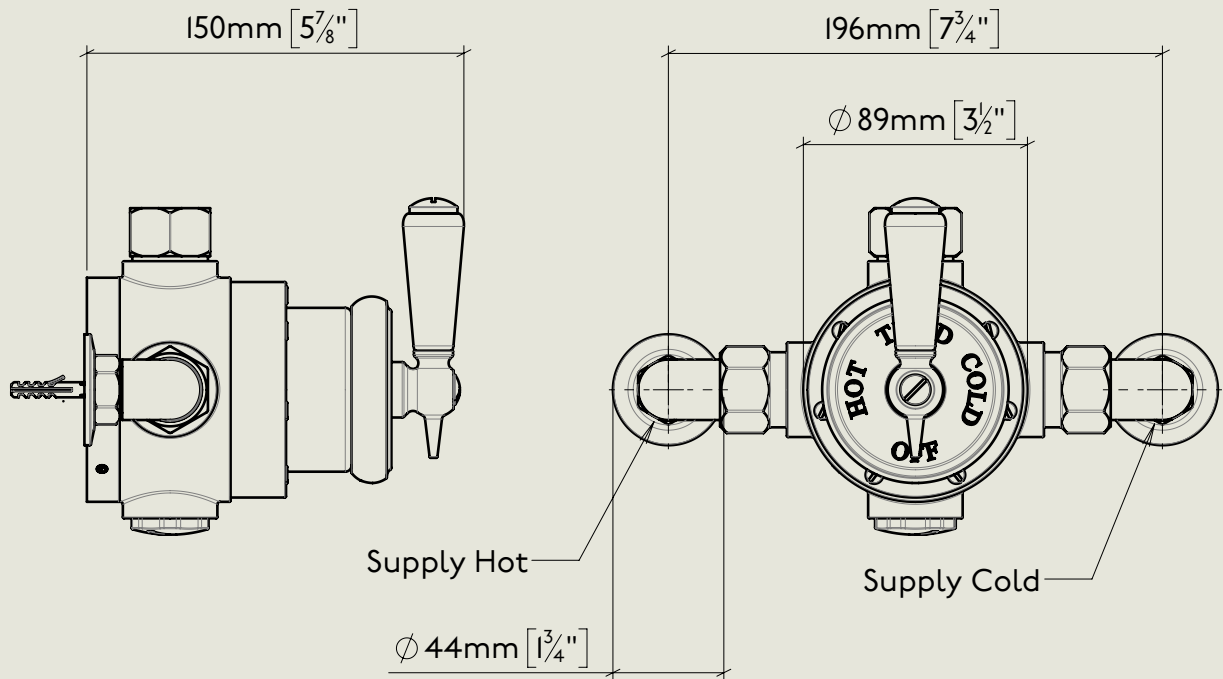

BY APPOINTMENT TO
HER MAJESTY QUEEN ELIZABETH II
MANUFACTURE OF KITCHEN & BATHROOM TAPS & MIXERS
BARBER WILSONS & CO. LTD
LONDON

LONDON **BARBER WILSONS & CO** EST. 1905

American adapters fitted as standard when purchased via BW&Co USA

Model No.	Description	
RMLPS53CU	Regent Metal Lever PS53CU, Copper Union	Complete