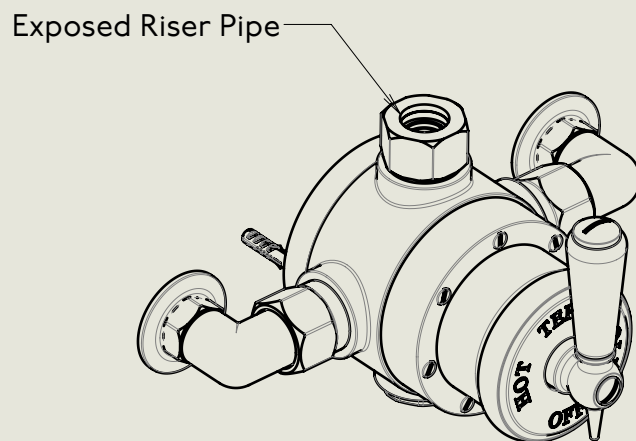

BY APPOINTMENT TO
HER MAJESTY QUEEN ELIZABETH II
MANUFACTURE OF KITCHEN & BATHROOM TAPS & MIXERS
BARBER WILSONS & CO. LTD
LONDON

LONDON **BARBER WILSONS & CO** EST. 1905

American adapters fitted as standard when purchased via BW&Co USA

Model No.	Description	
RMLPS53CU	Regent Metal Lever PS53CU, Copper Union	Complete

BY APPOINTMENT TO
HER MAJESTY QUEEN ELIZABETH II
MANUFACTURE OF KITCHEN & BATHROOM TAPS & MIXERS
BARBER WILSONS & CO. LTD
LONDON

LONDON

BARBER WILSONS & CO

EST. 1905

American adapters fitted as standard when purchased via BW&Co USA

Model No.	Description	
RMLPS53CU	Regent Metal Lever PS53CU, Exposed Copper Union	First Fix

BY APPOINTMENT TO
HER MAJESTY QUEEN ELIZABETH II
MANUFACTURE OF KITCHEN & BATHROOM TAPS & MIXERS
BARBER WILSONS & CO. LTD
LONDON

LONDON BARBER WILSONS & CO EST. 1905

American adapters fitted as standard when purchased via BW&Co USA

<p>Model No. RMLPS53CU</p>	<p>Description Regent Metal Lever PS53CU, Copper Union</p>	<p>Second Fix</p>
-------------------------------------	---	-------------------