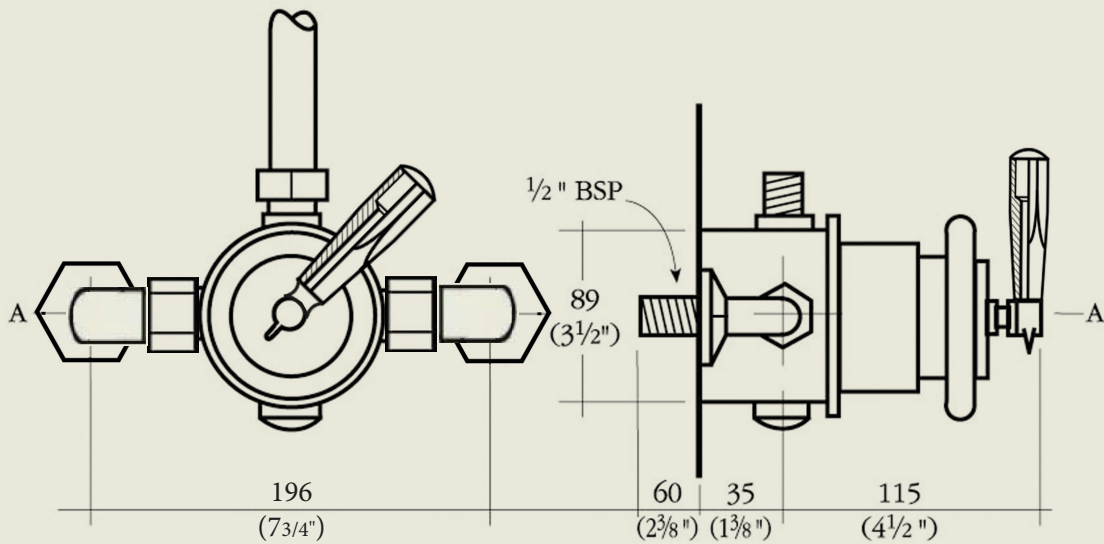

BY APPOINTMENT TO
HER MAJESTY QUEEN ELIZABETH II
MANUFACTURER OF KITCHEN & BATHROOM TAPS & MIXERS
BARBER WILSONS & CO. LTD.
LONDON

LONDON

BARBER WILSONS & CO

EST. 1905

Model No. MCPS53CU

Internals Standard-3/4 turn ceramic cartridge
Optional compression cartridge available