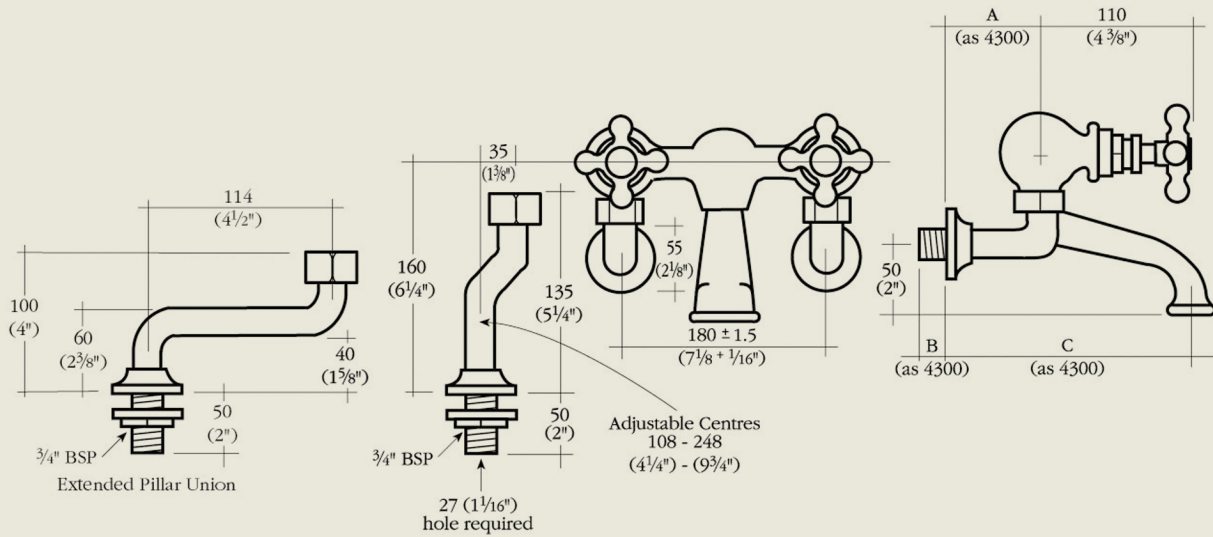

BY APPOINTMENT TO  
HER MAJESTY QUEEN ELIZABETH II  
MANUFACTURER OF KITCHEN & BATHROOM TAPS & MIXERS  
BARBER WILSONS & CO. LTD.  
LONDON

LONDON **BARBER WILSONS & CO** EST. 1905

**Model No.** R3300-1890-EX-PU

**Internals** Standard-3/4 turn ceramic cartridge  
Optional compression cartridge available

MADE IN LONDON

info@barberwilsons.co.uk  
+44 (0) 20 8888 3461

Barber Wilsons & Co Ltd, Crawley Road, London N22 6AH  
REG. OFFICE. AS ABOVE · REG. NO. 100285 ENGLAND