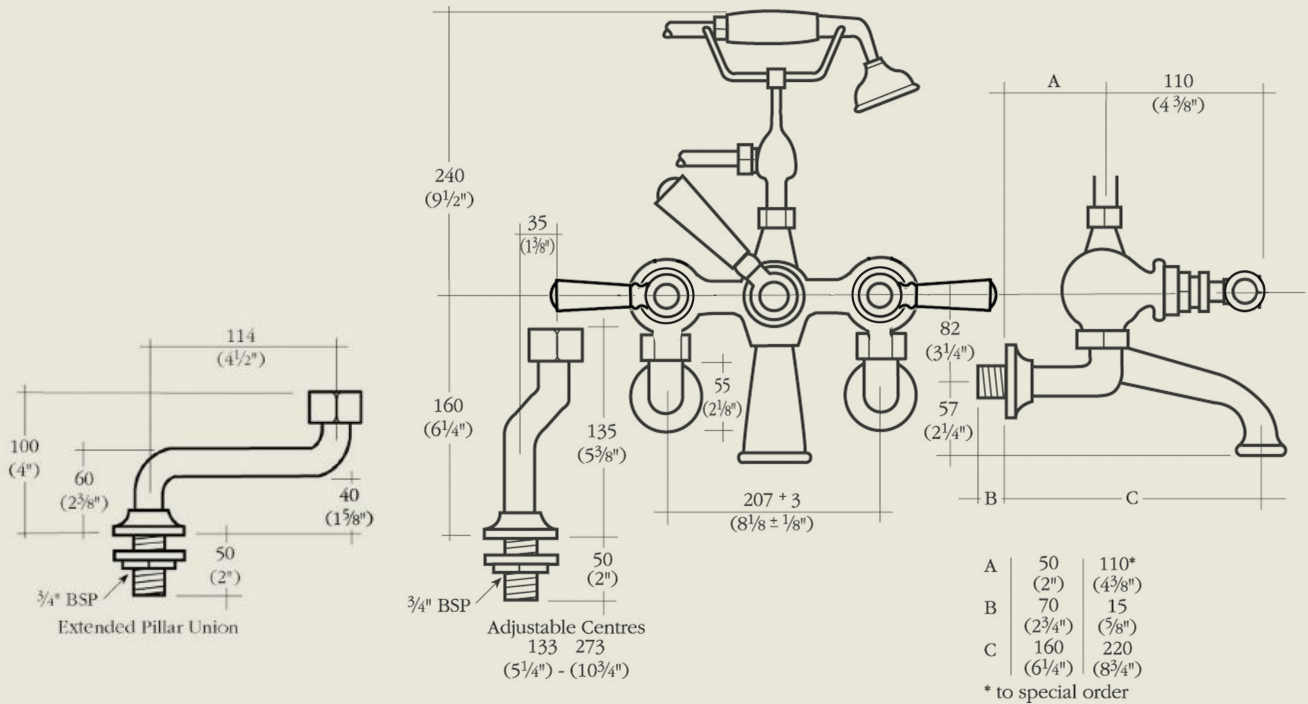

BY APPOINTMENT TO  
HER MAJESTY QUEEN ELIZABETH II  
MANUFACTURER OF KITCHEN & BATHROOM TAPS & MIXERS  
BARBER WILSONS & CO. LTD.  
LONDON

LONDON **BARBER WILSONS & CO** EST. 1905

**Model No.** RML4300-I890-EX-PU

**Internals** Standard-3/4 turn ceramic cartridge  
Optional compression cartridge available

MADE IN LONDON

info@barberwilsons.co.uk  
+44 (0) 20 8888 3461

Barber Wilsons & Co Ltd, Crawley Road, London N22 6AH  
REG. OFFICE. AS ABOVE - REG. NO. 100285 ENGLAND