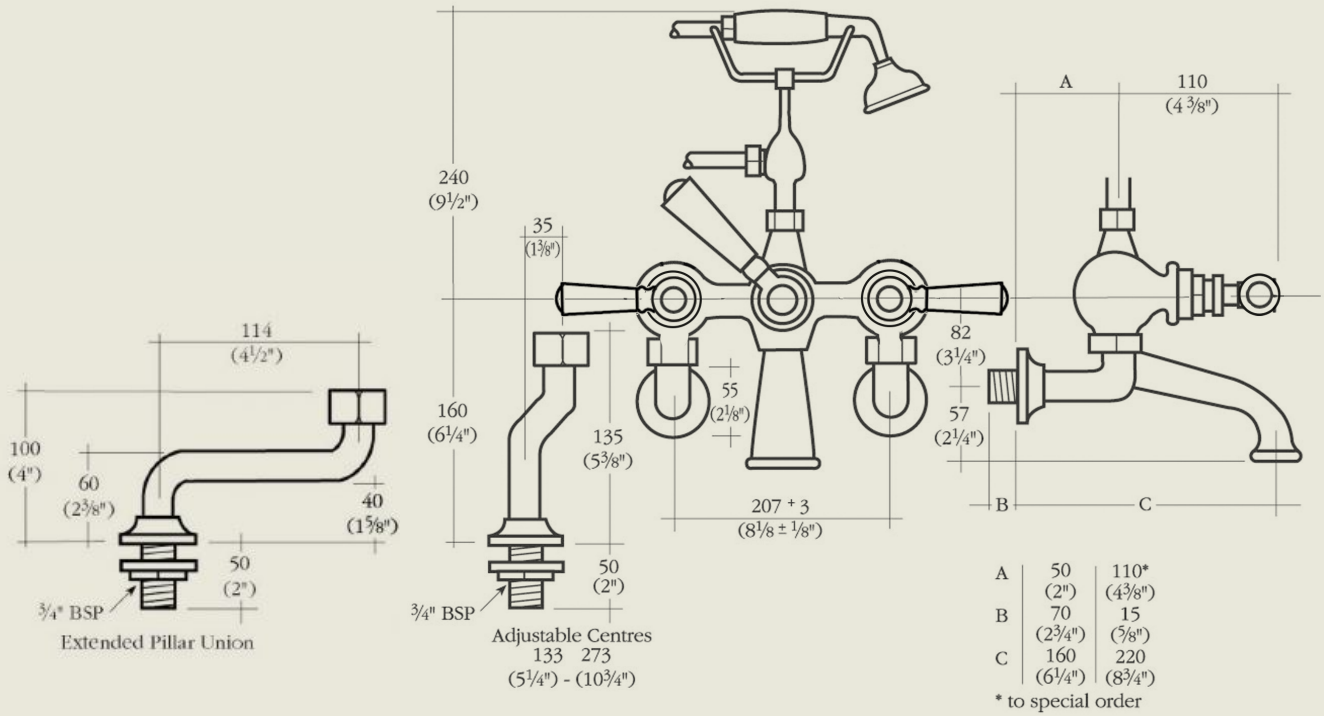

BY APPOINTMENT TO
HER MAJESTY QUEEN ELIZABETH II
MANUFACTURER OF KITCHEN & BATHROOM TAPS & MIXERS
BARBER WILSONS & CO. LTD.
LONDON

LONDON

BARBER WILSONS & CO

EST. 1905

Model No. RML4300-I900-EX-PU
*image shows 1890 headwork

Internals Standard-3/4 turn ceramic cartridge
Optional compression cartridge available

MADE IN LONDON

info@barberwilsons.co.uk
+44 (0) 20 8888 3461

Barber Wilsons & Co Ltd, Crawley Road, London N22 6AH
REG. OFFICE. AS ABOVE - REG. NO. 100285 ENGLAND