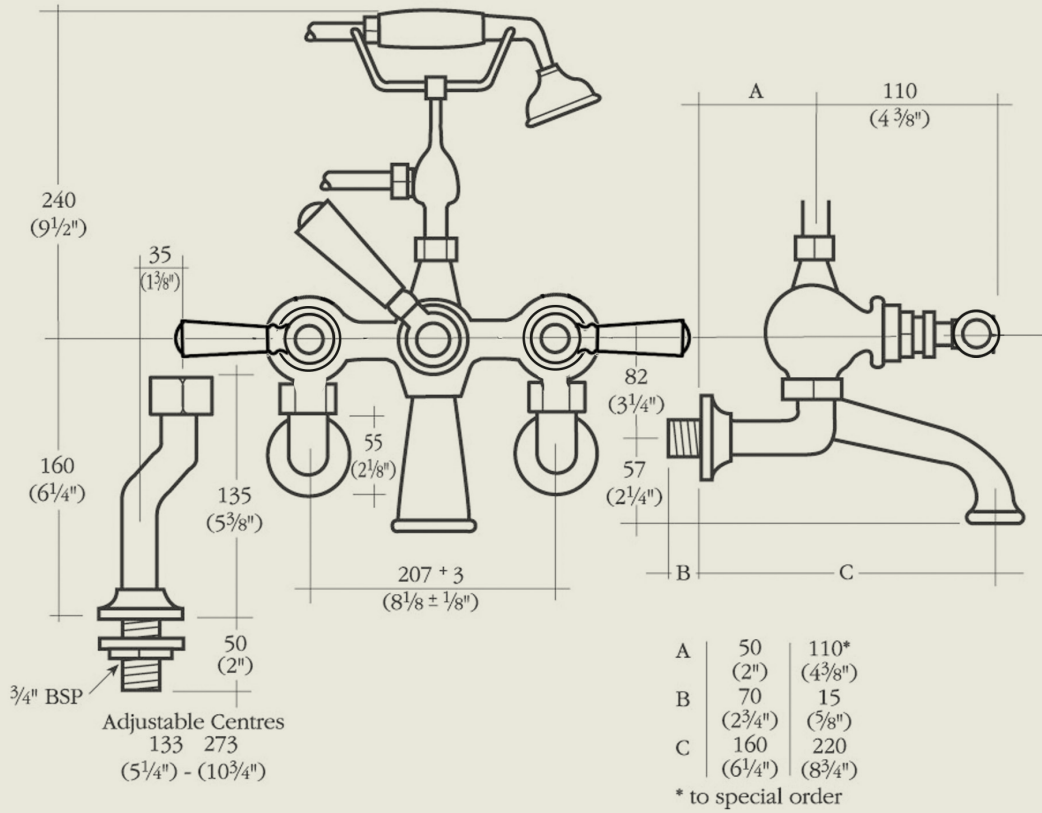

BY APPOINTMENT TO
HER MAJESTY QUEEN ELIZABETH II
MANUFACTURER OF KITCHEN & BATHROOM TAPS & MIXERS
BARBER WILSONS & CO. LTD.
LONDON

LONDON

BARBER WILSONS & CO

EST. 1905

Model No. RML4308-1890

Internals Standard-3/4 turn ceramic cartridge
Optional compression cartridge available