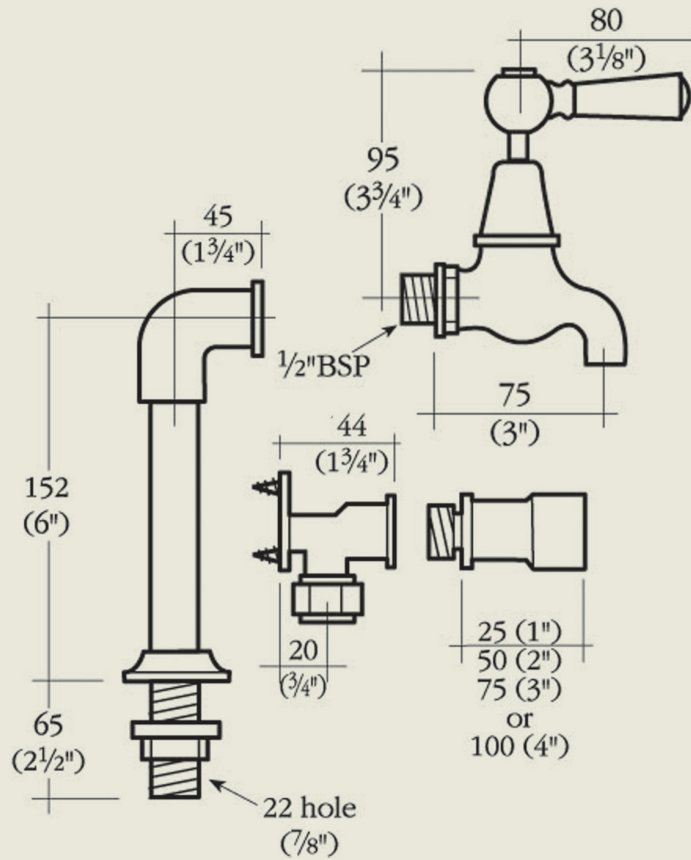

BY APPOINTMENT TO  
HER MAJESTY QUEEN ELIZABETH II  
MANUFACTURER OF KITCHEN & BATHROOM TAPS & MIXERS  
BARBER WILSONS & CO. LTD.  
LONDON

LONDON

BARBER WILSONS & CO

EST. 1905

<b>Model No.</b>	RML260C-I890-6 *image shows 1900 headwork Extensions Available
<b>Internals</b>	Standard-3/4 turn ceramic cartridge Optional compression cartridge available