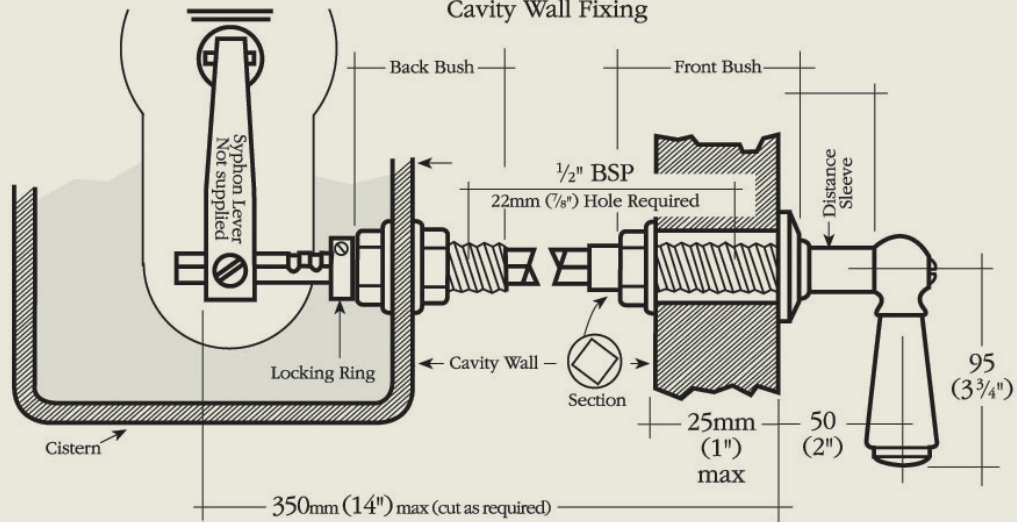

BY APPOINTMENT TO  
HER MAJESTY QUEEN ELIZABETH II  
MANUFACTURER OF KITCHEN & BATHROOM TAPS & MIXERS  
BARBER WILSONS & CO. LTD.  
LONDON

LONDON

BARBER WILSONS & CO

EST. 1905

Lever Handle for Concealed System  
Cavity Wall Fixing

**Model No.** RMLTT3420-EXX 350mm  
(Concealed Cisterns)

**Internals** 350mm (cut as required)

MADE IN LONDON

info@barberwilsons.co.uk  
+44 (0) 20 8888 3461

Barber Wilsons & Co Ltd, Crawley Road, London N22 6AH  
REG. OFFICE. AS ABOVE · REG. NO. 100285 ENGLAND