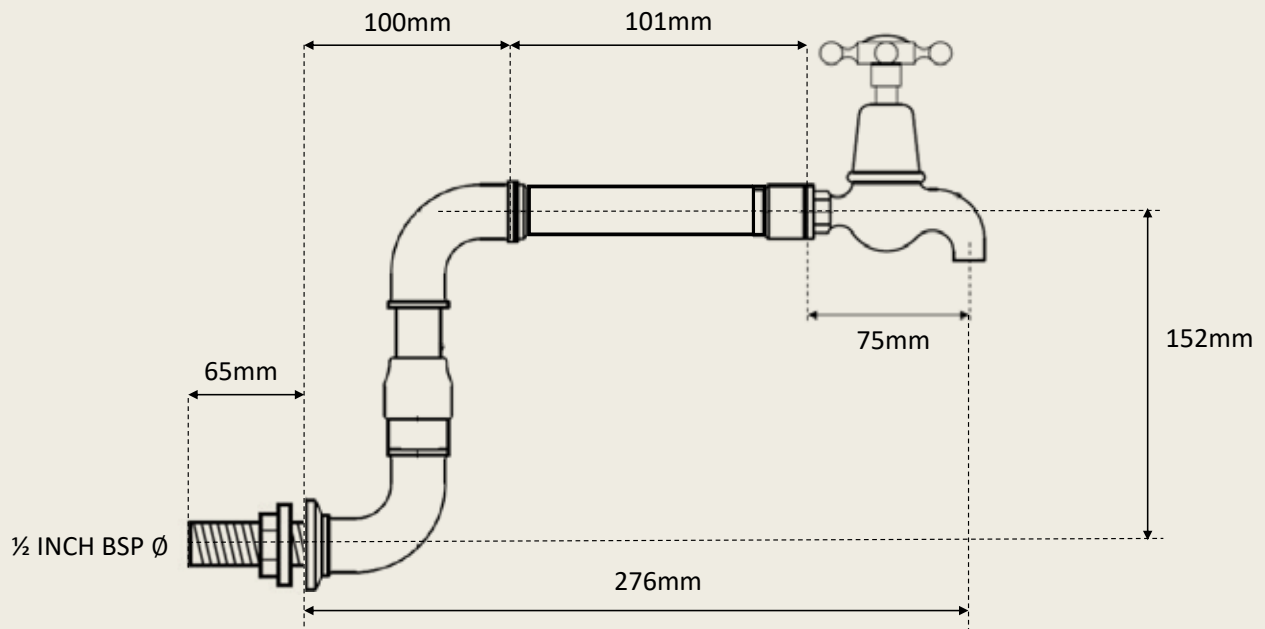

BARBERWILSONS.COM

BY APPOINTMENT TO
HER MAJESTY QUEEN ELIZABETH II
MANUFACTURER OF KITCHEN & BATHROOM TAPS & MIXERS
BARBER WILSONS & CO. LTD.
LONDON

LONDON

BARBER WILSONS & CO

EST. 1905

Model No. RML260-PF-I890
Image shows I900 headworks and capstan head