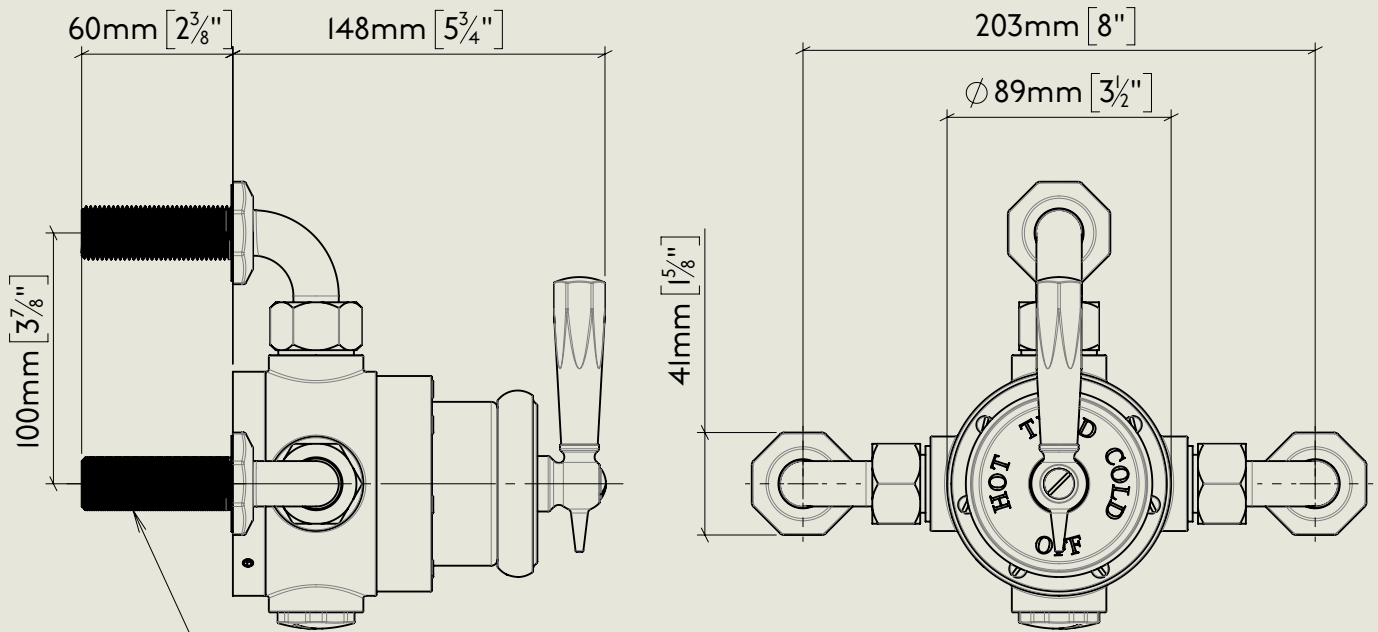

BY APPOINTMENT TO
HER MAJESTY QUEEN ELIZABETH II
MANUFACTURE OF KITCHEN & BATHROOM TAPS & MIXERS
BARBER WILSONS & CO. LTD
LONDON

LONDON **BARBER WILSONS & CO** EST. 1905

American adapters fitted as standard when purchased via BW&Co USA

Model No.	Description	
MCPS53-3	Mastercraft PS53-3 Exposed Regent Thermostatic Shower Valve with concealed riser and exposed elbows.	Complete

BY APPOINTMENT TO
HER MAJESTY QUEEN ELIZABETH II
MANUFACTURE OF KITCHEN & BATHROOM TAPS & MIXERS
BARBER WILSONS & CO. LTD
LONDON

LONDON **BARBER WILSONS & CO** EST. 1905

American adapters fitted as standard when purchased via BW&Co USA

<p>Model No. MCPS53-3</p>	<p>Description Mastercraft PS53-3 Exposed Regent Thermostatic Shower Valve with concealed riser and exposed elbows.</p>	<p>Fitting</p>
------------------------------------	--	----------------

Model No. MCPS53-3	Description Mastercraft PS53-3 Exposed Regent Thermostatic Shower Valve with concealed riser and exposed elbows.	Second Fix
---------------------------	---	------------