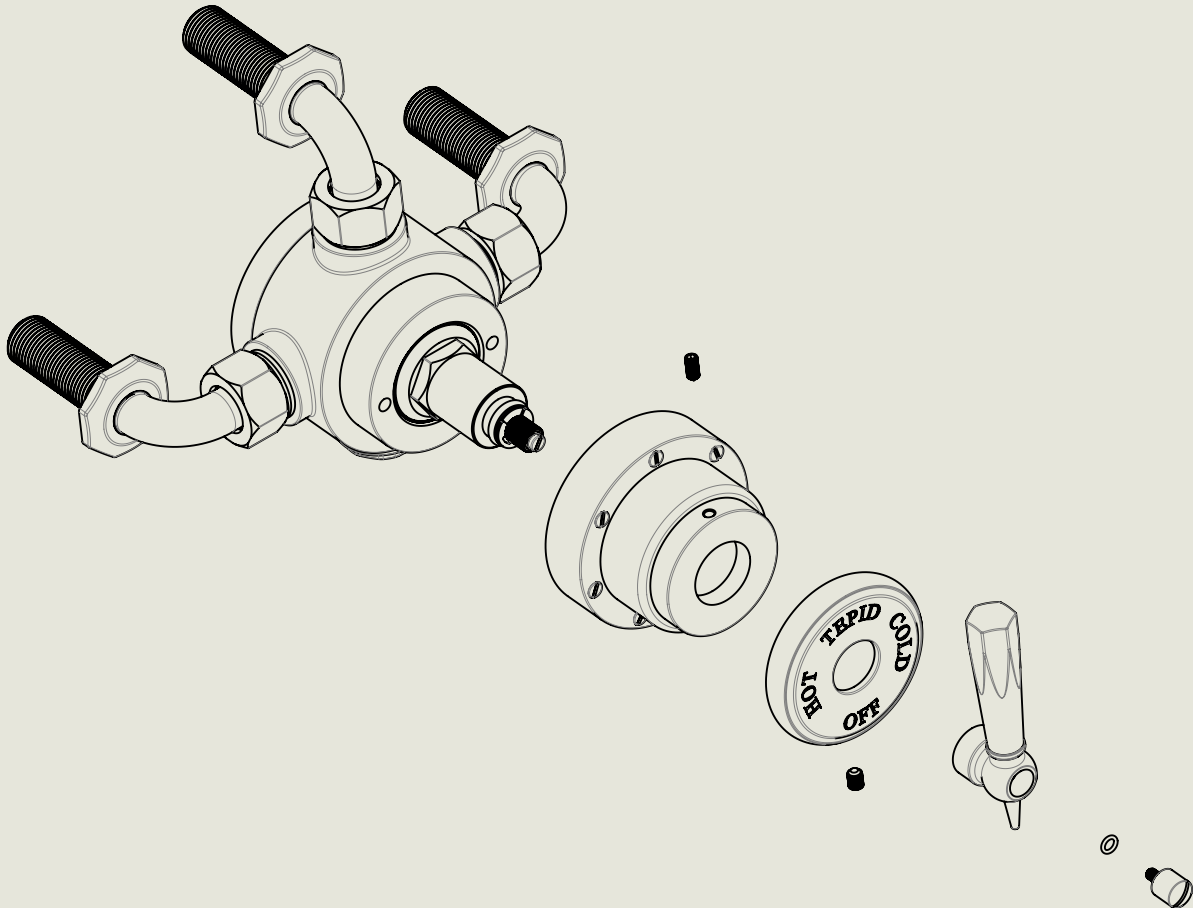

Model No.	Description	
MCPS53-3	Mastercraft PS53-3 Exposed Regent Thermostatic Shower Valve with concealed riser and exposed elbows.	Complete

BY APPOINTMENT TO
HER MAJESTY QUEEN ELIZABETH II
MANUFACTURE OF KITCHEN & BATHROOM TAPS & MIXERS
BARBER WILSONS & CO. LTD
LONDON

LONDON **BARBER WILSONS & CO** EST. 1905

American adapters fitted as standard when purchased via BW&Co USA

<p>Model No. MCPS53-3</p>	<p>Description Mastercraft PS53-3 Exposed Regent Thermostatic Shower Valve with concealed riser and exposed elbows.</p>	<p>Fitting</p>
------------------------------------	--	----------------

BY APPOINTMENT TO
HER MAJESTY QUEEN ELIZABETH II
MANUFACTURE OF KITCHEN & BATHROOM TAPS & MIXERS
BARBER WILSONS & CO. LTD
LONDON

LONDON BARBER WILSONS & CO EST. 1905

American adapters fitted as standard when purchased via BW&Co USA

Model No. MCPS53-3	Description Mastercraft PS53-3 Exposed Regent Thermostatic Shower Valve with concealed riser and exposed elbows.	Second Fix
---------------------------	---	------------