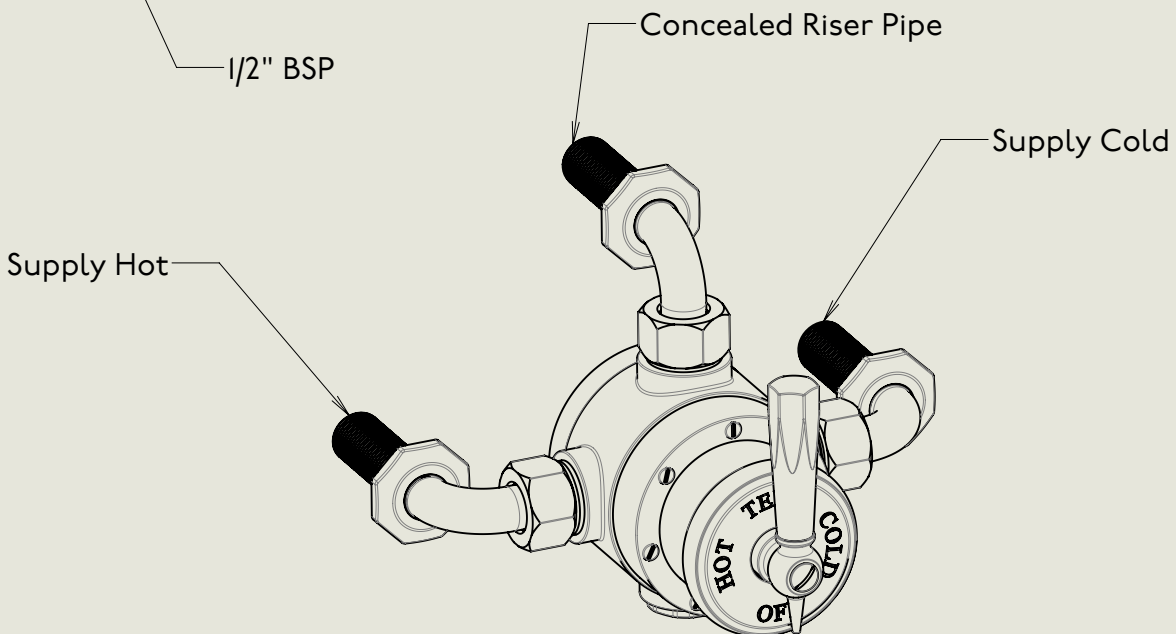

BY APPOINTMENT TO
HER MAJESTY QUEEN ELIZABETH II
MANUFACTURE OF KITCHEN & BATHROOM TAPS & MIXERS
BARBER WILSONS & CO. LTD
LONDON

LONDON **BARBER WILSONS & CO** EST. 1905

American adapters fitted as standard when purchased via BW&Co USA

Model No.	Description	
MCPS53-3	Mastercraft PS53-3 Exposed Regent Thermostatic Shower Valve with concealed riser and exposed elbows.	Complete

BY APPOINTMENT TO
HER MAJESTY QUEEN ELIZABETH II
MANUFACTURE OF KITCHEN & BATHROOM TAPS & MIXERS
BARBER WILSONS & CO. LTD
LONDON

LONDON **BARBER WILSONS & CO** EST. 1905

American adapters fitted as standard when purchased via BW&Co USA

<p>Model No. MCPS53-3</p>	<p>Description Mastercraft PS53-3 Exposed Regent Thermostatic Shower Valve with concealed riser and exposed elbows.</p>	<p>Fitting</p>
------------------------------------	--	----------------

Model No. MCPS53-3	Description Mastercraft PS53-3 Exposed Regent Thermostatic Shower Valve with concealed riser and exposed elbows.	Second Fix
---------------------------	---	------------