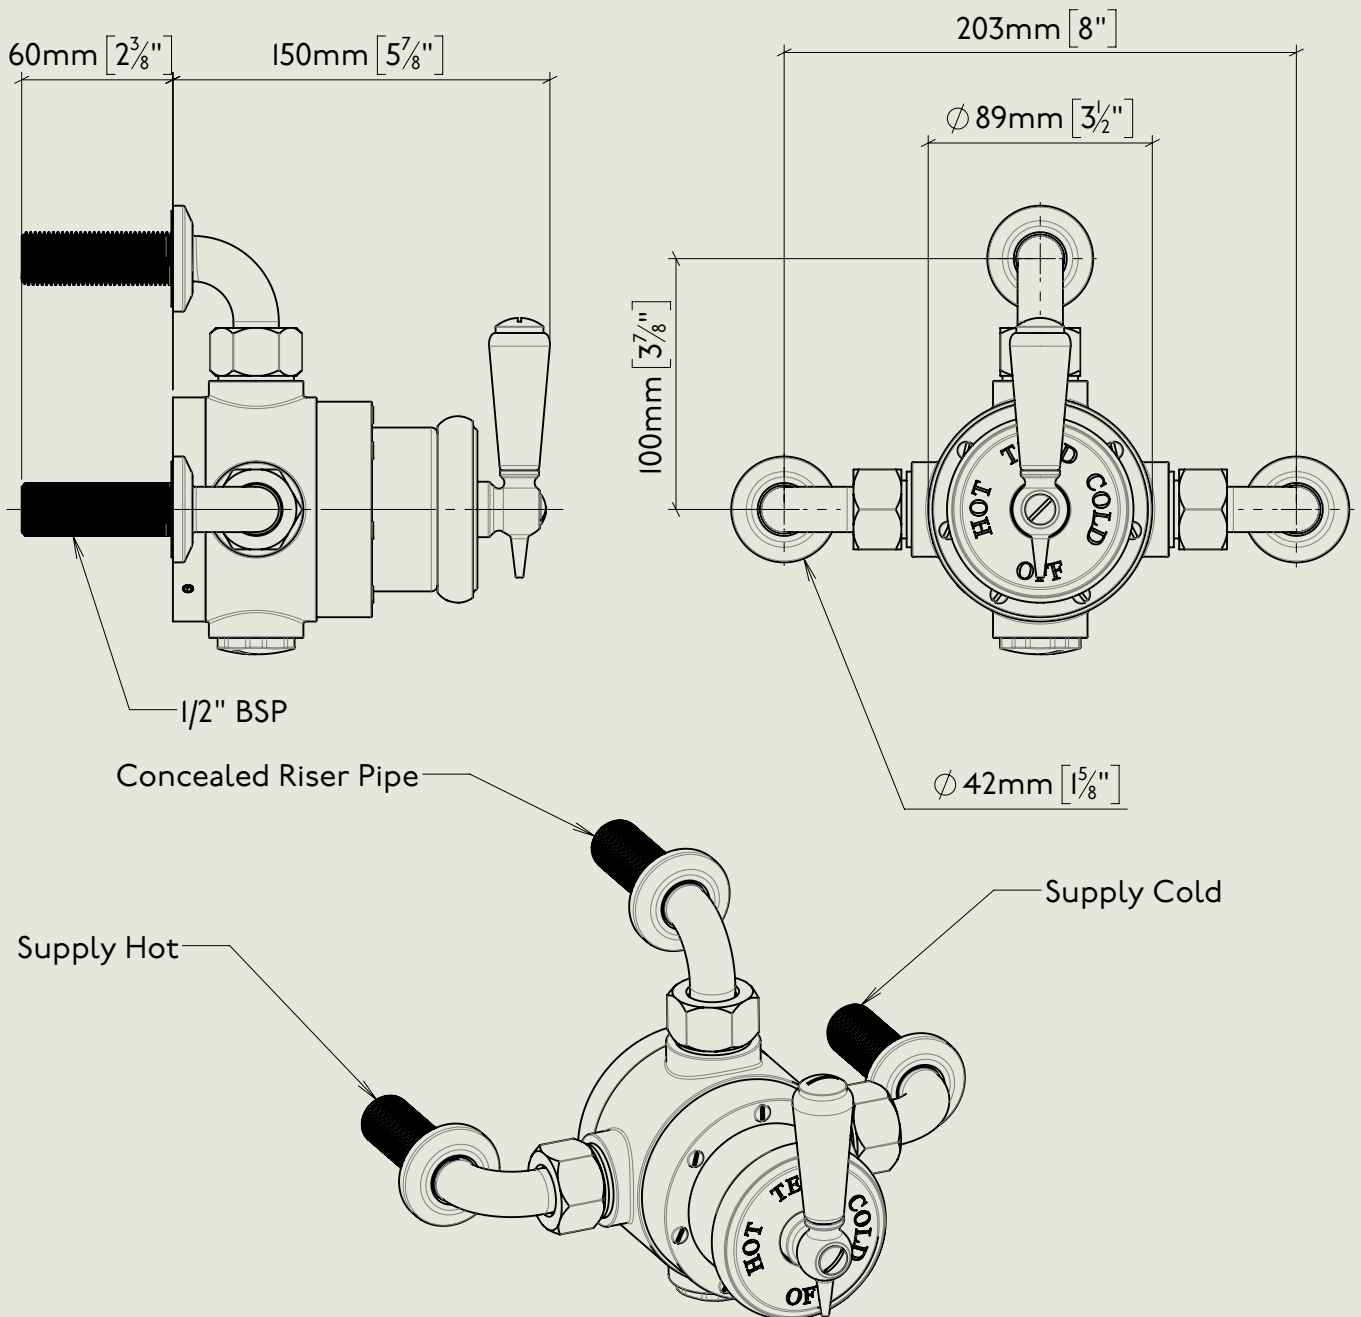

BY APPOINTMENT TO
HER MAJESTY QUEEN ELIZABETH II
MANUFACTURE OF KITCHEN & BATHROOM TAPS & MIXERS
BARBER WILSONS & CO. LTD
LONDON

LONDON **BARBER WILSONS & CO** EST. 1905

American adapters fitted as standard when purchased via BW&Co USA

Model No. RPS53-3	Description Regent PS53-3 Exposed Regent Thermostatic Shower Valve with concealed riser and exposed elbows.	Complete