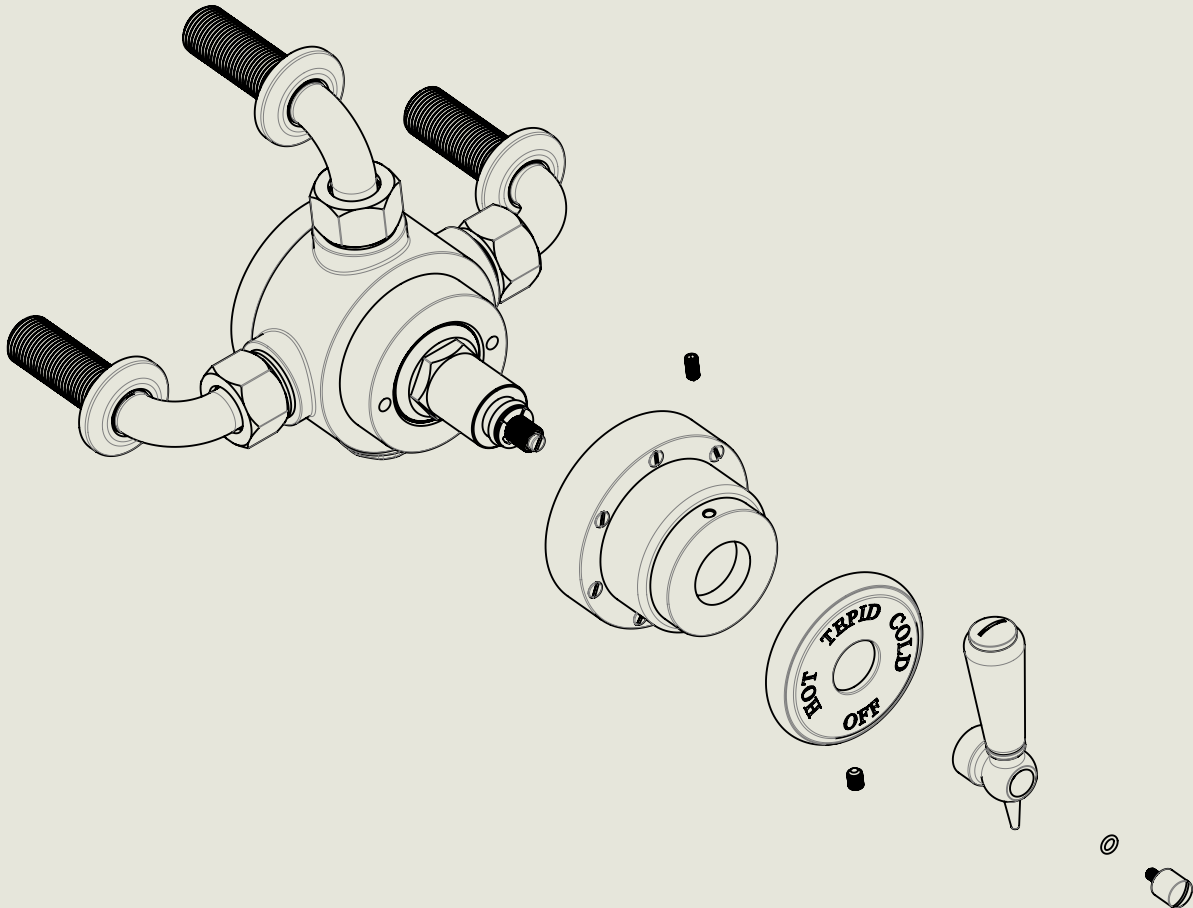

<p>Model No.</p> <p>RPS53-3</p>	<p>Description</p> <p>Regent PS53-3 Exposed Regent Thermostatic Shower Valve with concealed riser and exposed elbows.</p>	<p>Complete</p>
---------------------------------	---	-----------------

BY APPOINTMENT TO
HER MAJESTY QUEEN ELIZABETH II
MANUFACTURE OF KITCHEN & BATHROOM TAPS & MIXERS
BARBER WILSONS & CO. LTD
LONDON

LONDON **BARBER WILSONS & CO** EST. 1905

American adapters fitted as standard when purchased via BW&Co USA

Model No. RPS53-3	Description Regent PS53-3 Exposed Regent Thermostatic Shower Valve with concealed riser and exposed elbows.	Fitting
--------------------------	--	---------

BY APPOINTMENT TO
HER MAJESTY QUEEN ELIZABETH II
MANUFACTURE OF KITCHEN & BATHROOM TAPS & MIXERS
BARBER WILSONS & CO. LTD
LONDON

LONDON BARBER WILSONS & CO EST. 1905

American adapters fitted as standard when purchased via BW&Co USA

Model No. RPS53-3	Description Regent PS53-3 Exposed Regent Thermostatic Shower Valve with concealed riser and exposed elbows.	Second Fix
--------------------------	--	------------