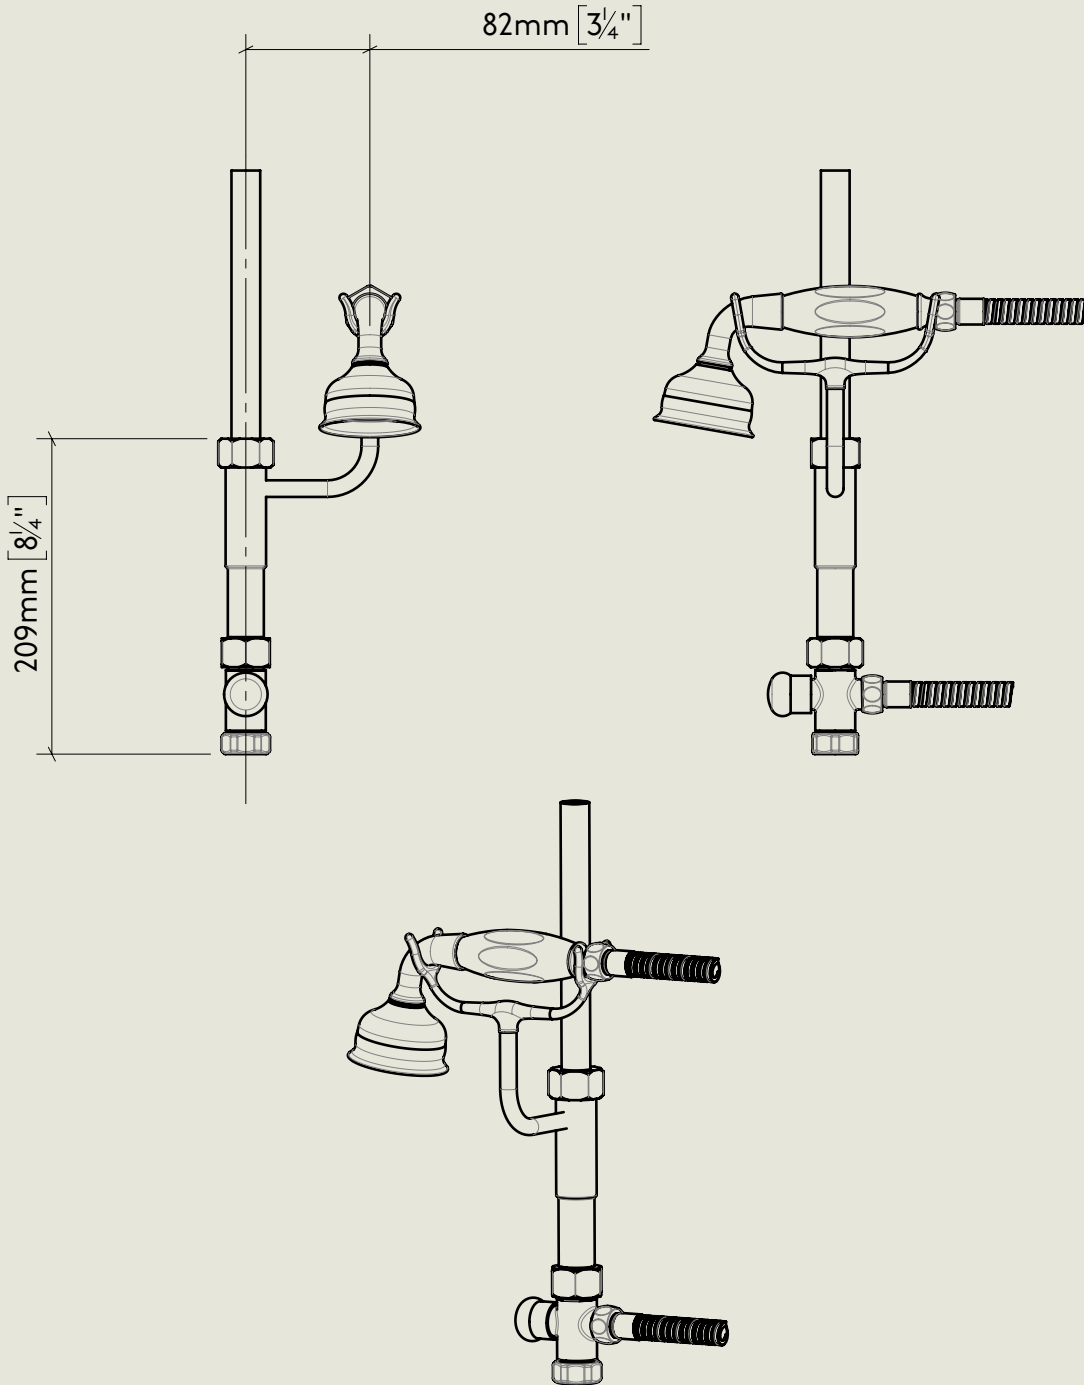

BY APPOINTMENT TO
HER MAJESTY QUEEN ELIZABETH II
MANUFACTURE OF KITCHEN & BATHROOM TAPS & MIXERS
BARBER WILSONS & CO. LTD
LONDON

LONDON

BARBER WILSONS & CO

EST. 1905

American adapters fitted as standard when purchased via BW&Co USA

Model No.

MC67S

Description

MC67S, Handspray with Divertor Kit

Complete