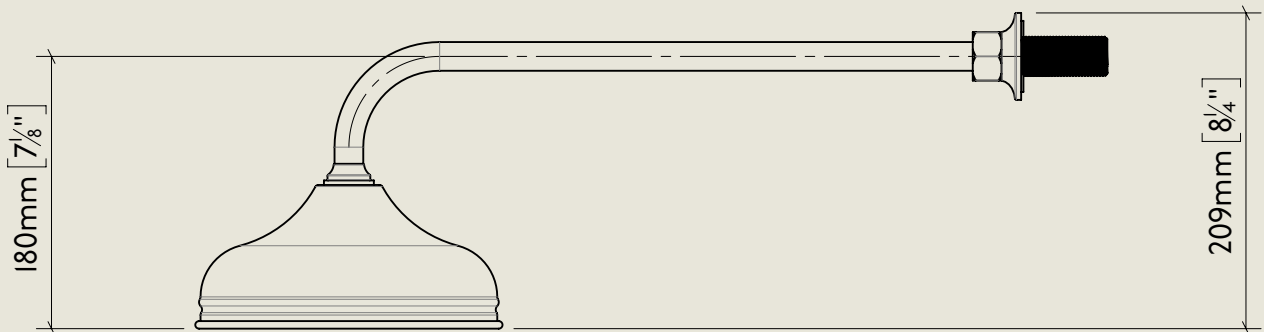

BY APPOINTMENT TO
HER MAJESTY QUEEN ELIZABETH II
MANUFACTURE OF KITCHEN & BATHROOM TAPS & MIXERS
BARBER WILSONS & CO. LTD
LONDON

LONDON

BARBER WILSONS & CO

EST. 1905

American adapters fitted as standard when purchased via BW&Co USA

Model No.

PS44S

Description

PS44S, 8" Skirted Rose

Complete