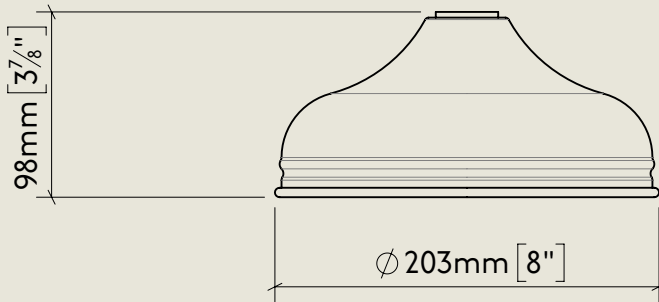

BY APPOINTMENT TO
HER MAJESTY QUEEN ELIZABETH II
MANUFACTURE OF KITCHEN & BATHROOM TAPS & MIXERS
BARBER WILSONS & CO. LTD
LONDON

LONDON

BARBER WILSONS & CO

EST. 1905

American adapters fitted as standard when purchased via BW&Co USA

Model No.

PS44S

Description

PS44S, 8" Skirted Rose

Complete