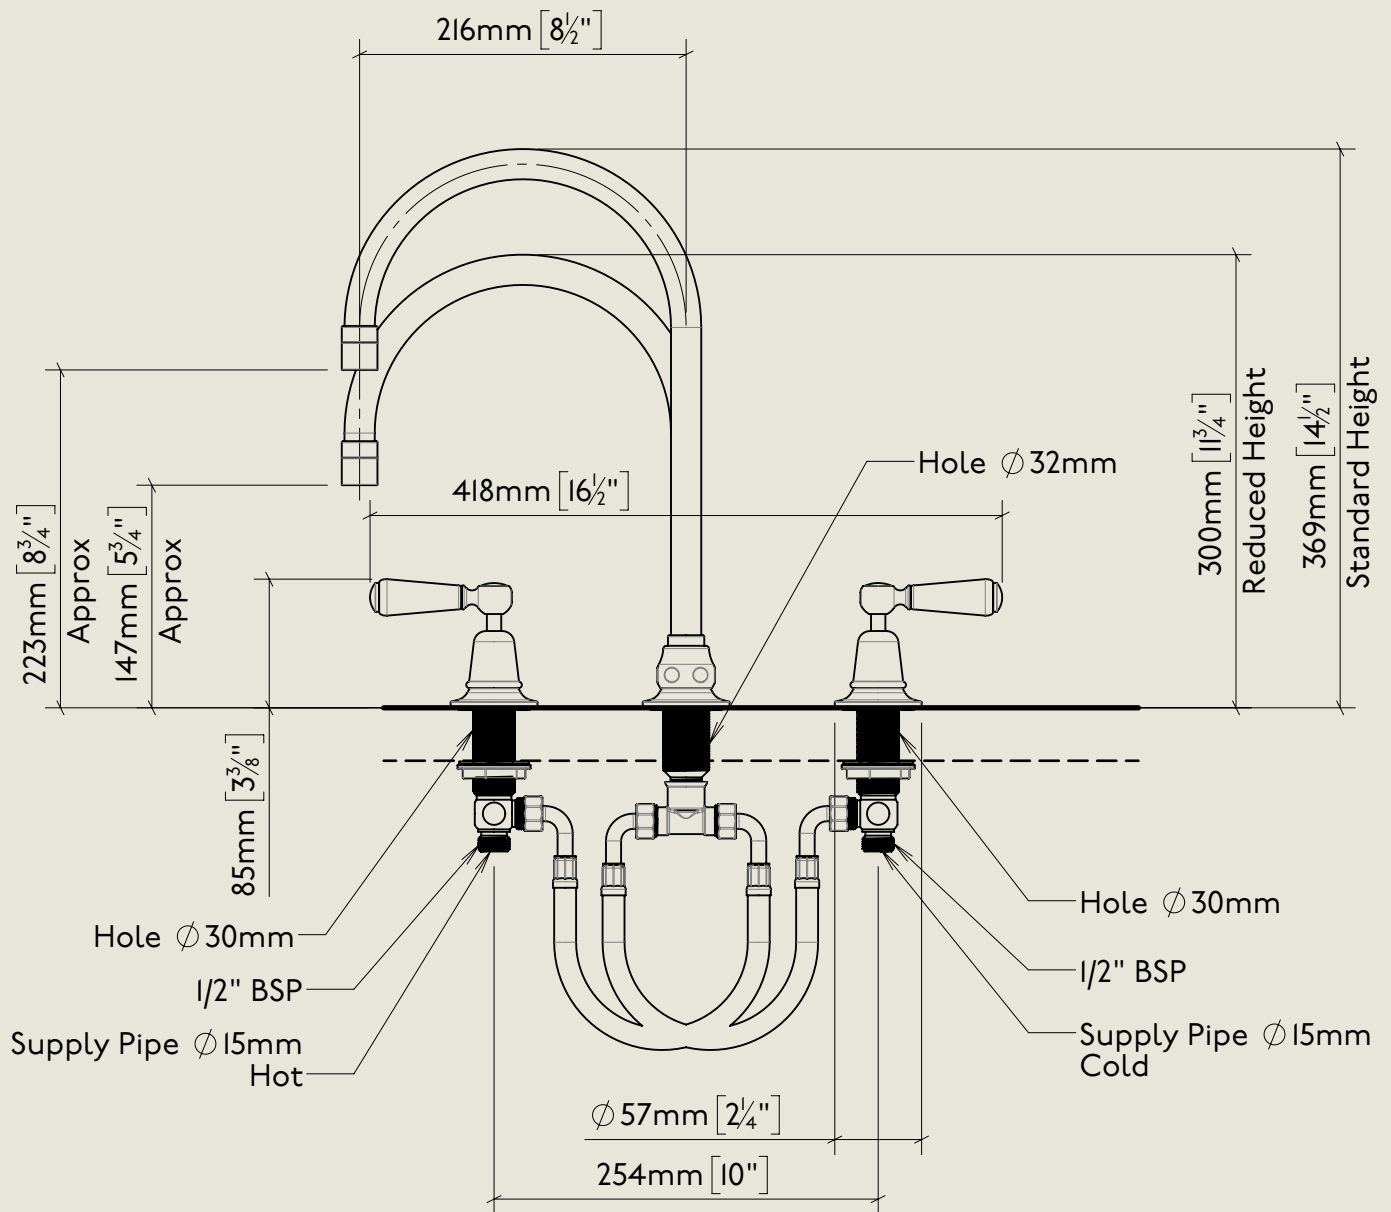

BY APPOINTMENT TO
HER MAJESTY QUEEN ELIZABETH II
MANUFACTURE OF KITCHEN & BATHROOM TAPS & MIXERS
BARBER WILSONS & CO. LTD
LONDON

LONDON

BARBER WILSONS & CO

EST. 1905

American adapters fitted as standard when purchased via BW&Co USA

Model No.	Description	
RCLI020-I900	Regent China Lever I020, 1900's Style	Complete

BY APPOINTMENT TO
HER MAJESTY QUEEN ELIZABETH II
MANUFACTURE OF KITCHEN & BATHROOM TAPS & MIXERS
BARBER WILSONS & CO. LTD
LONDON

LONDON

BARBER WILSONS & CO

EST. 1905

American adapters fitted as standard when purchased via BW&Co USA

Model No.	Description	Fitting
1020	Below Counter	Fitting

BY APPOINTMENT TO
HER MAJESTY QUEEN ELIZABETH II
MANUFACTURE OF KITCHEN & BATHROOM TAPS & MIXERS
BARBER WILSONS & CO. LTD
LONDON

LONDON BARBER WILSONS & CO EST. 1905

American adapters fitted as standard when purchased via BW&Co USA

Model No.	Description	
RCLI020-I900	Regent China Lever I020, I900's Style	Iso