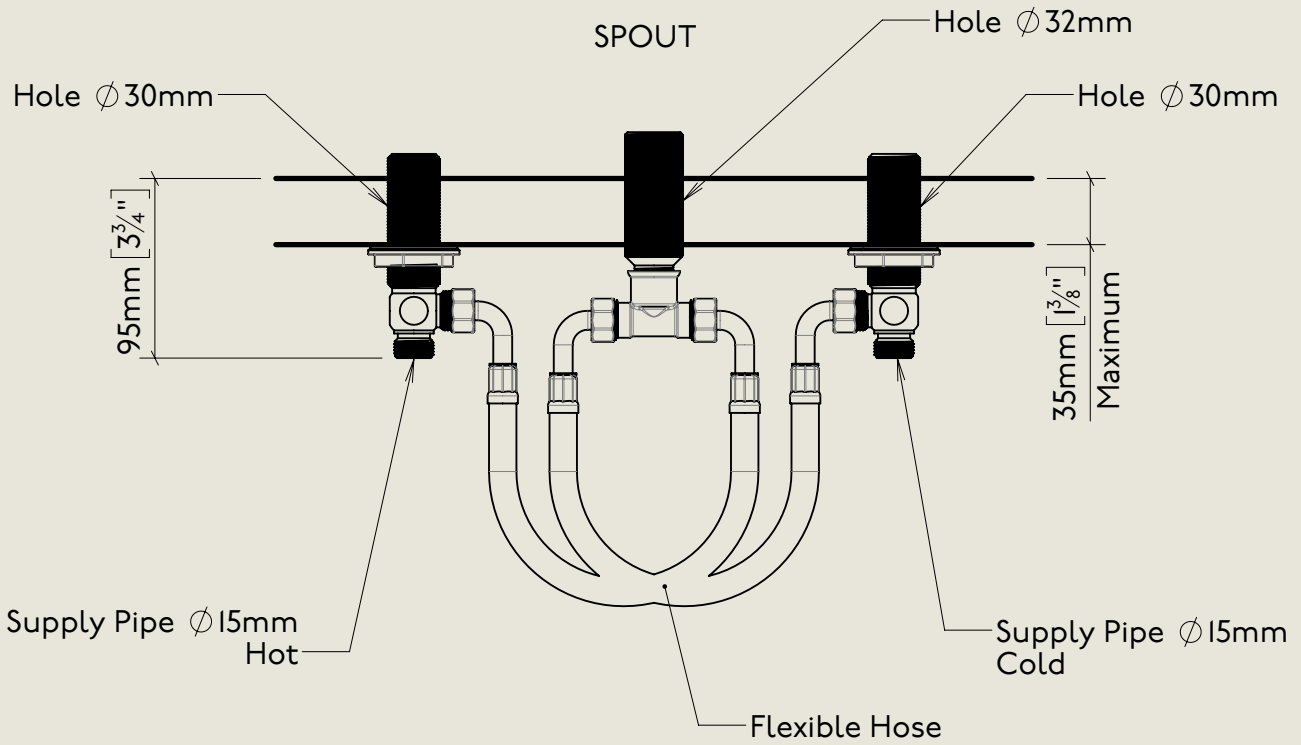

Model No.	Description	
RCLI020-I900	Regent China Lever I020, 1900's Style	Complete

BY APPOINTMENT TO
HER MAJESTY QUEEN ELIZABETH II
MANUFACTURE OF KITCHEN & BATHROOM TAPS & MIXERS
BARBER WILSONS & CO. LTD
LONDON

LONDON

BARBER WILSONS & CO

EST. 1905

American adapters fitted as standard when purchased via BW&Co USA

Model No.	Description	Fitting
1020	Below Counter	Fitting

BY APPOINTMENT TO
HER MAJESTY QUEEN ELIZABETH II
MANUFACTURE OF KITCHEN & BATHROOM TAPS & MIXERS
BARBER WILSONS & CO. LTD
LONDON

LONDON BARBER WILSONS & CO EST. 1905

American adapters fitted as standard when purchased via BW&Co USA

Model No.	Description	
RCLI020-I900	Regent China Lever I020, I900's Style	Iso