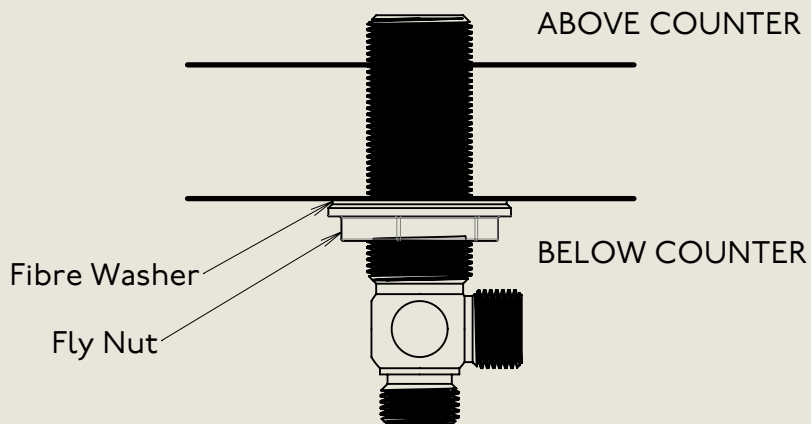

Model No.	Description	
RCLI020-I900	Regent China Lever I020, 1900's Style	Complete

BY APPOINTMENT TO
HER MAJESTY QUEEN ELIZABETH II
MANUFACTURE OF KITCHEN & BATHROOM TAPS & MIXERS
BARBER WILSONS & CO. LTD
LONDON

LONDON

BARBER WILSONS & CO

EST. 1905

American adapters fitted as standard when purchased via BW&Co USA

Model No.	Description	Fitting
1020	Below Counter	Fitting

BY APPOINTMENT TO
HER MAJESTY QUEEN ELIZABETH II
MANUFACTURE OF KITCHEN & BATHROOM TAPS & MIXERS
BARBER WILSONS & CO. LTD
LONDON

LONDON BARBER WILSONS & CO EST. 1905

American adapters fitted as standard when purchased via BW&Co USA

Model No.	Description	
RCLI020-I900	Regent China Lever I020, I900's Style	Iso