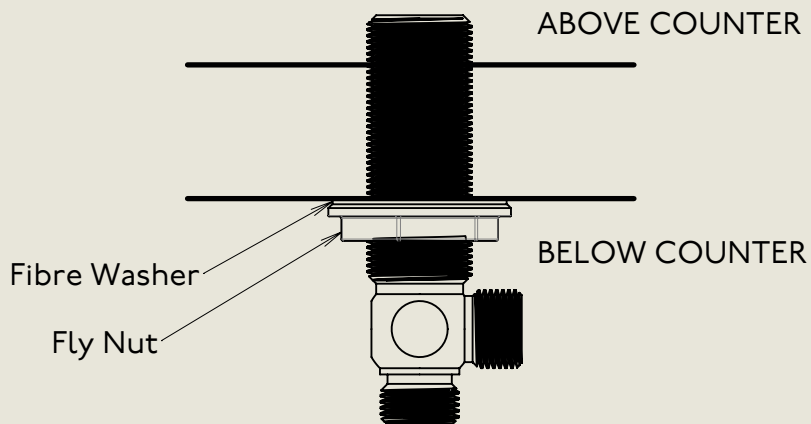

Model No.	Description	
RMLI020-1890	Regent Metal Lever I020, 1890's Style	Complete

BY APPOINTMENT TO
HER MAJESTY QUEEN ELIZABETH II
MANUFACTURE OF KITCHEN & BATHROOM TAPS & MIXERS
BARBER WILSONS & CO. LTD
LONDON

LONDON

BARBER WILSONS & CO

EST. 1905

American adapters fitted as standard when purchased via BW&Co USA

Model No.	Description	Fitting
1020	Below Counter	Fitting

BY APPOINTMENT TO
HER MAJESTY QUEEN ELIZABETH II
MANUFACTURE OF KITCHEN & BATHROOM TAPS & MIXERS
BARBER WILSONS & CO. LTD
LONDON

LONDON BARBER WILSONS & CO EST. 1905

American adapters fitted as standard when purchased via BW&Co USA

Model No. RML1020-1890	Description Regent Metal Lever 1020, 1890's Style	Iso
---------------------------	--	-----