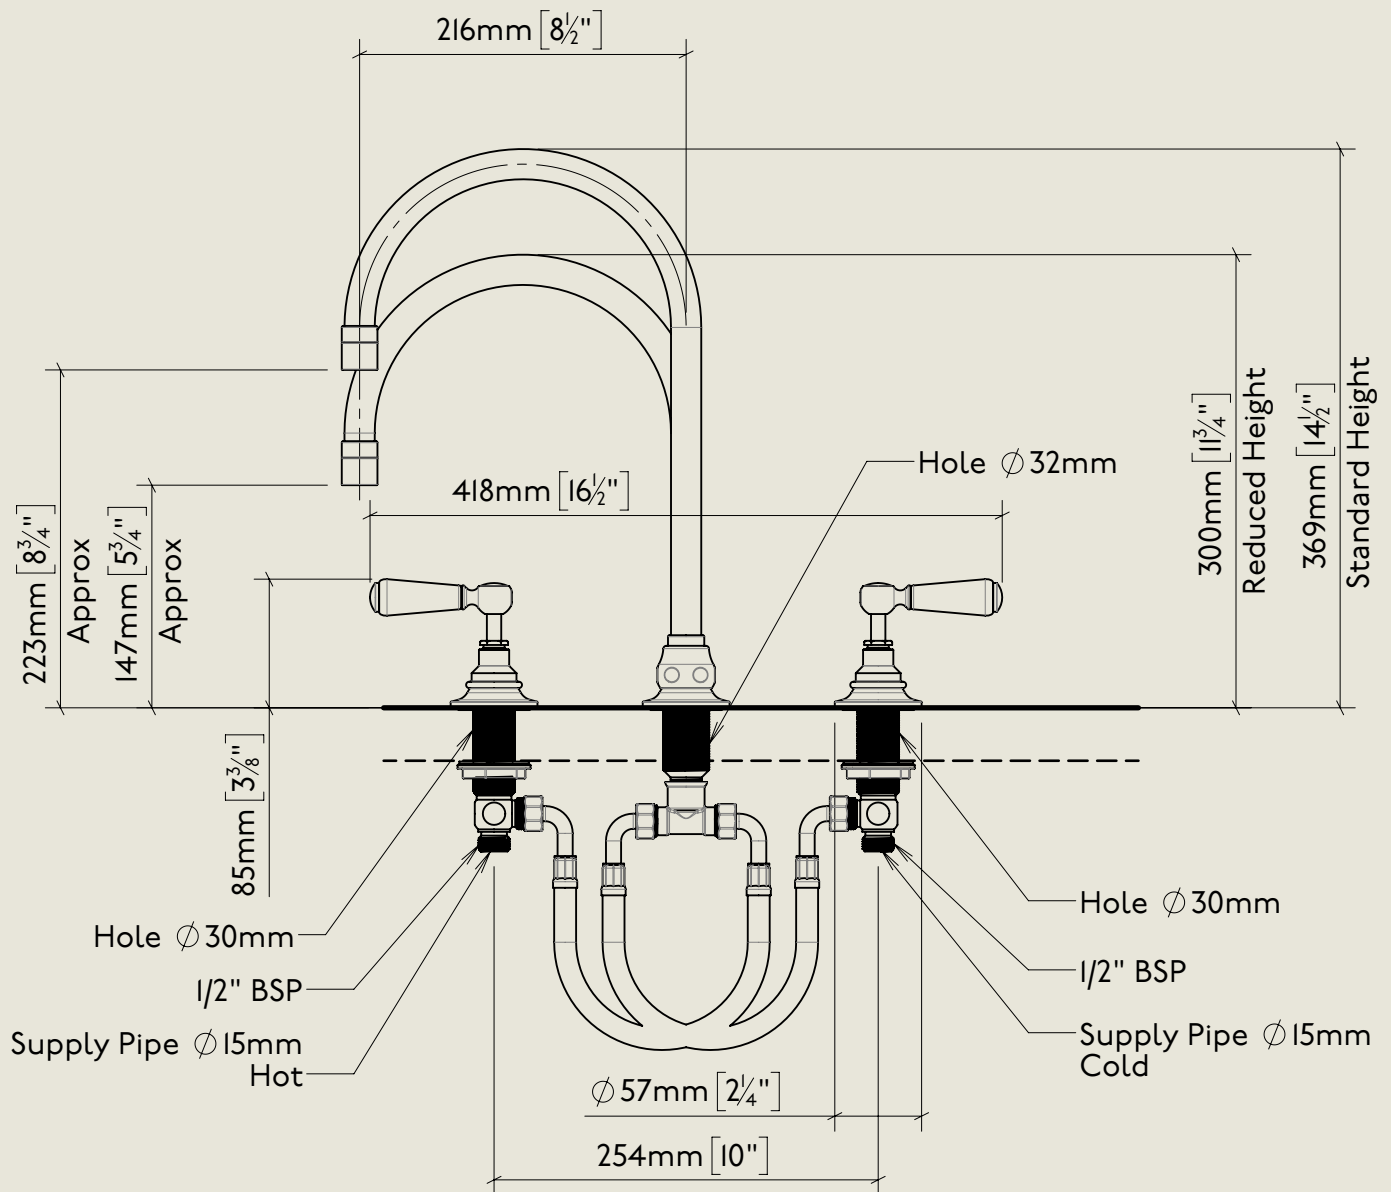

BY APPOINTMENT TO
HER MAJESTY QUEEN ELIZABETH II
MANUFACTURE OF KITCHEN & BATHROOM TAPS & MIXERS
BARBER WILSONS & CO. LTD
LONDON

LONDON **BARBER WILSONS & CO** EST. 1905

American adapters fitted as standard when purchased via BW&Co USA

Model No.	Description	
RMLI020-1890	Regent Metal Lever I020, 1890's Style	Complete

BY APPOINTMENT TO
HER MAJESTY QUEEN ELIZABETH II
MANUFACTURE OF KITCHEN & BATHROOM TAPS & MIXERS
BARBER WILSONS & CO. LTD
LONDON

LONDON

BARBER WILSONS & CO

EST. 1905

American adapters fitted as standard when purchased via BW&Co USA

Model No.	Description	Fitting
1020	Below Counter	Fitting

BY APPOINTMENT TO
HER MAJESTY QUEEN ELIZABETH II
MANUFACTURE OF KITCHEN & BATHROOM TAPS & MIXERS
BARBER WILSONS & CO. LTD
LONDON

LONDON BARBER WILSONS & CO EST. 1905

American adapters fitted as standard when purchased via BW&Co USA

Model No. RML1020-1890	Description Regent Metal Lever 1020, 1890's Style	Iso
---------------------------	--	-----