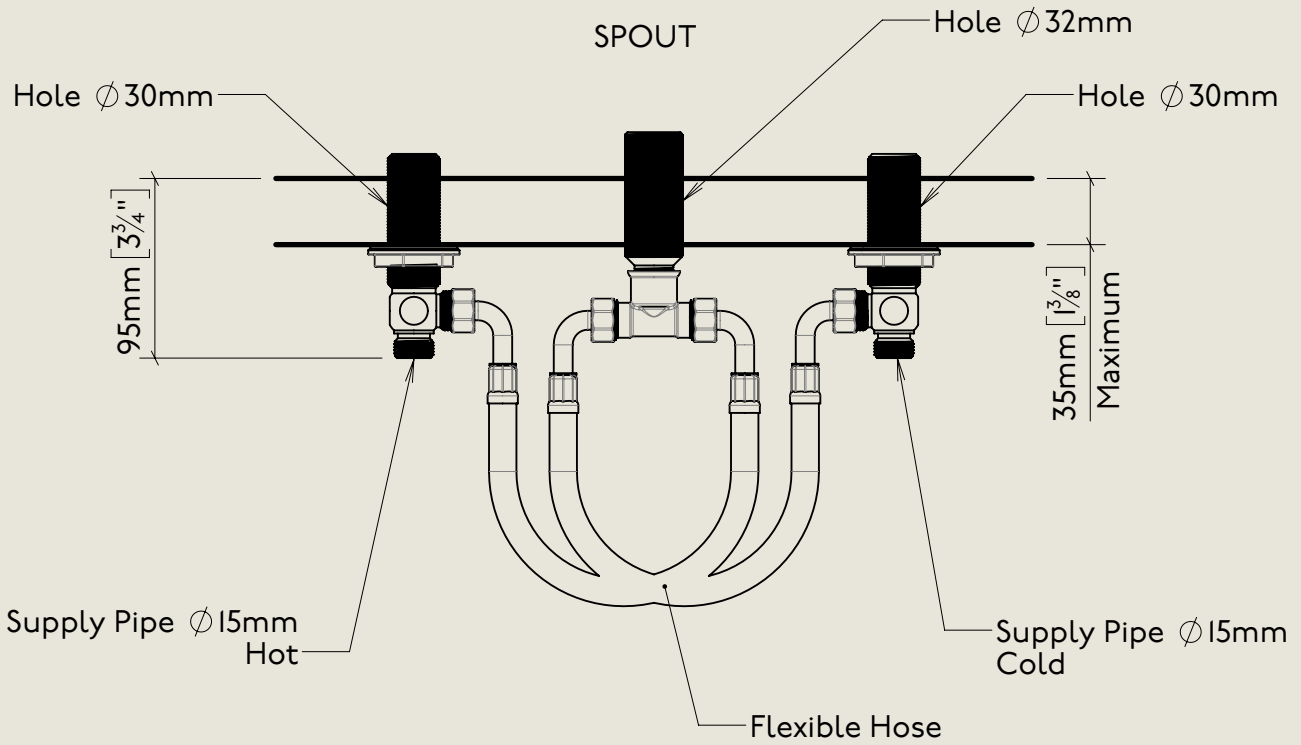

Model No.	Description	
RMLI020-1890	Regent Metal Lever I020, 1890's Style	Complete

BY APPOINTMENT TO
HER MAJESTY QUEEN ELIZABETH II
MANUFACTURE OF KITCHEN & BATHROOM TAPS & MIXERS
BARBER WILSONS & CO. LTD
LONDON

LONDON

BARBER WILSONS & CO

EST. 1905

American adapters fitted as standard when purchased via BW&Co USA

Model No.	Description	Fitting
1020	Below Counter	Fitting

BY APPOINTMENT TO
HER MAJESTY QUEEN ELIZABETH II
MANUFACTURE OF KITCHEN & BATHROOM TAPS & MIXERS
BARBER WILSONS & CO. LTD
LONDON

LONDON BARBER WILSONS & CO EST. 1905

American adapters fitted as standard when purchased via BW&Co USA

Model No. RML1020-1890	Description Regent Metal Lever 1020, 1890's Style	Iso
---------------------------	--	-----