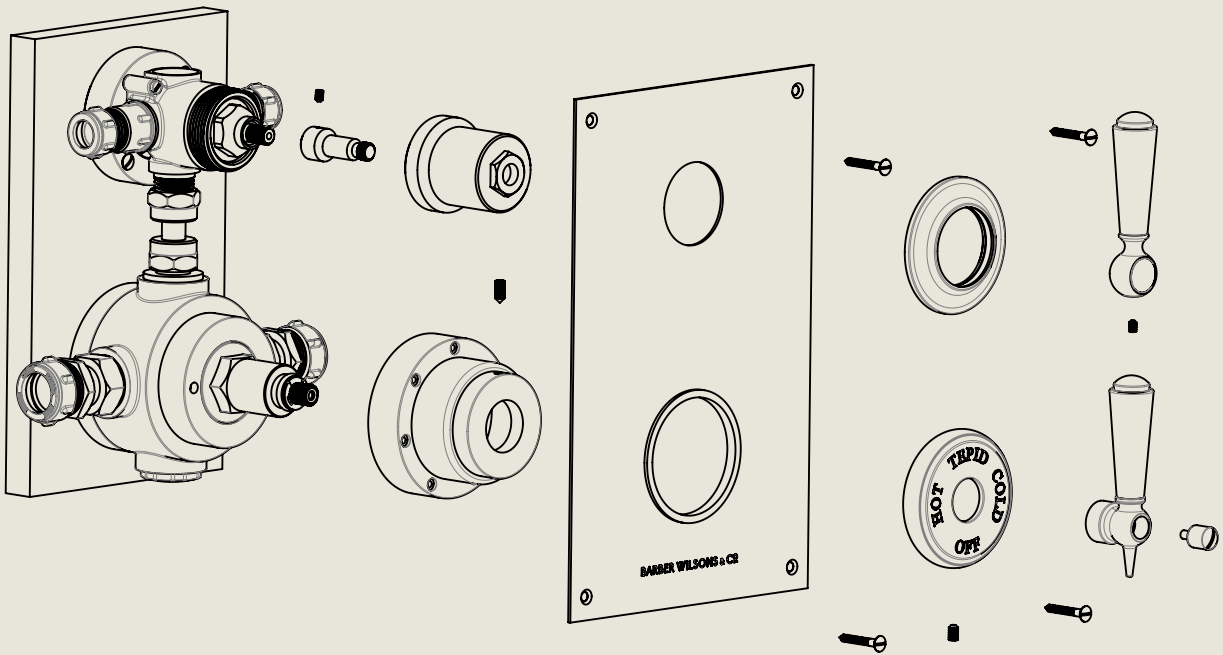

BY APPOINTMENT TO
HER MAJESTY QUEEN ELIZABETH II
MANUFACTURE OF KITCHEN & BATHROOM TAPS & MIXERS
BARBER WILSONS & CO. LTD
LONDON

LONDON **BARBER WILSONS & CO** EST. 1905

American adapters fitted as standard when purchased via BW&Co USA

Model No.	Description	
RMLLP53C2D	Regent Metal Lever PS53C2D	Second Fix