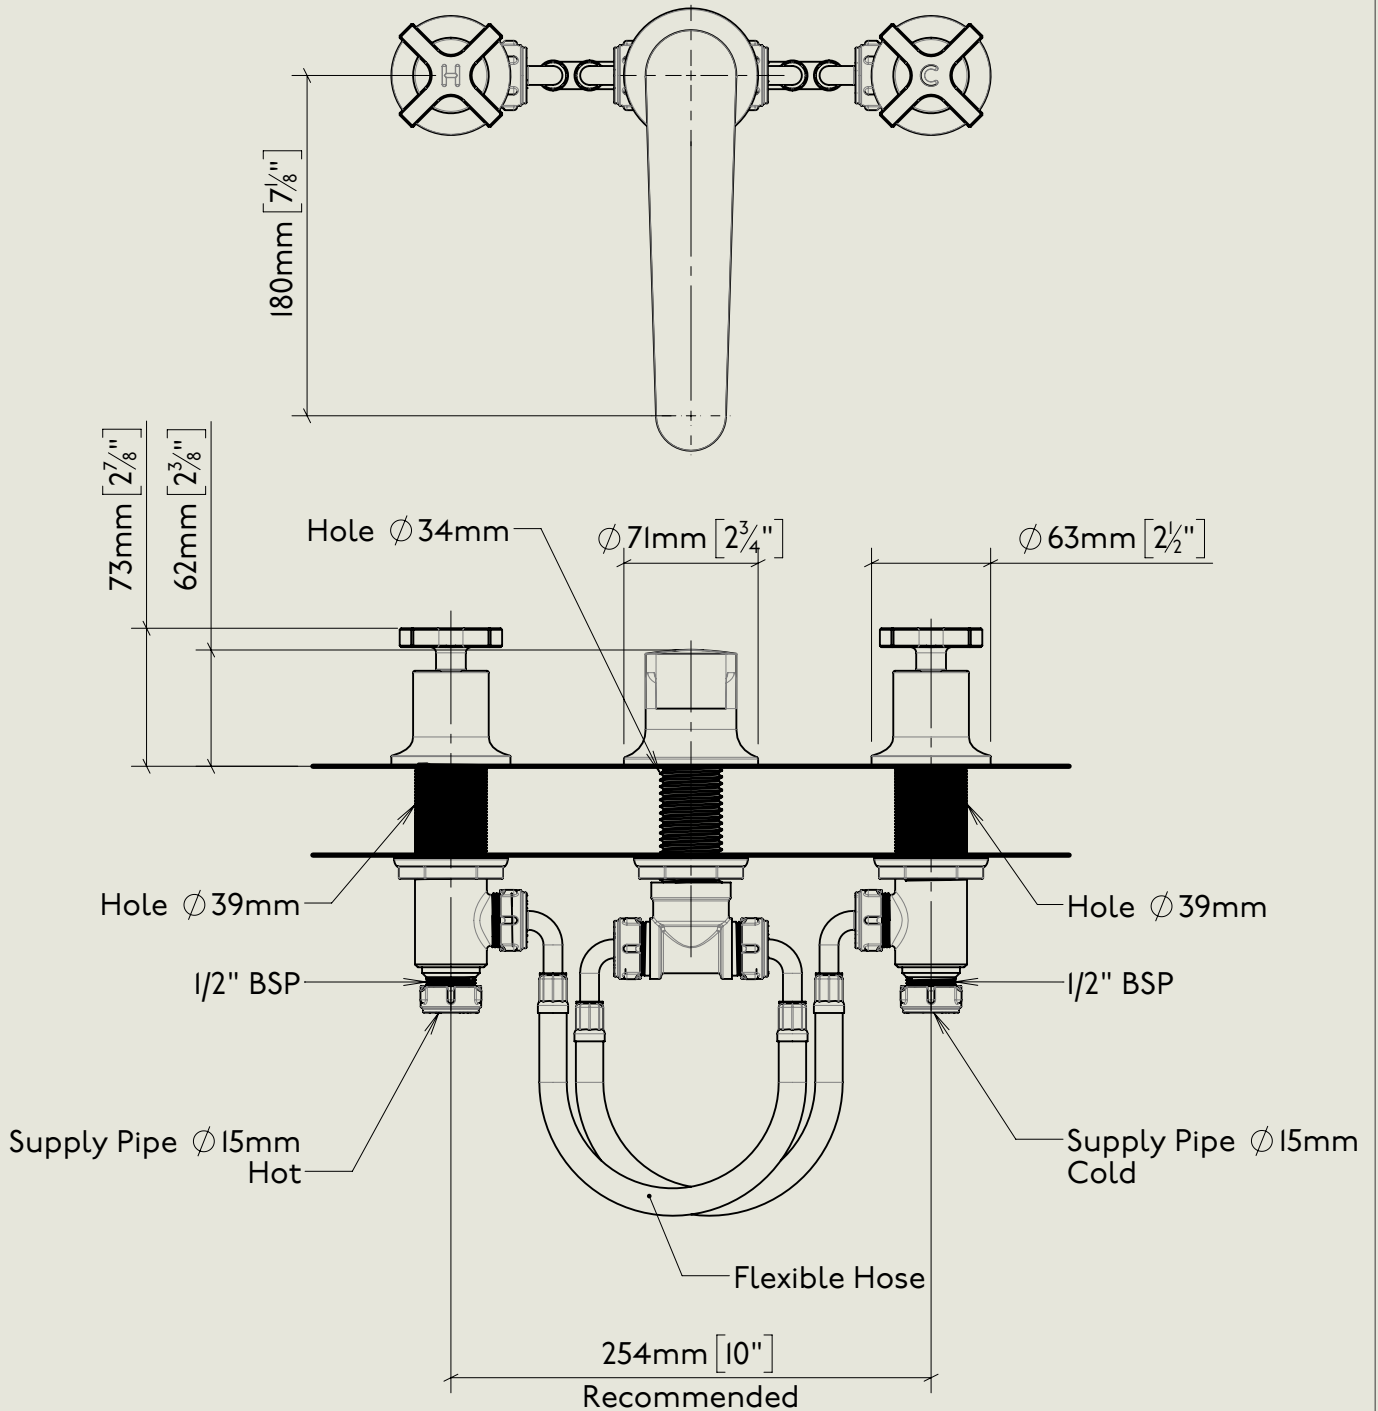

BY APPOINTMENT TO
HER MAJESTY QUEEN ELIZABETH II
MANUFACTURE OF KITCHEN & BATHROOM TAPS & MIXERS
BARBER WILSONS & CO. LTD
LONDON

LONDON

BARBER WILSONS & CO

EST. 1905

American adapters fitted as standard when purchased via BW&Co USA

Model No.

M3480

Description

Milne 3 Hole Deck Mounted Bath Mixer

Complete

BY APPOINTMENT TO
HER MAJESTY QUEEN ELIZABETH II
MANUFACTURE OF KITCHEN & BATHROOM TAPS & MIXERS
BARBER WILSONS & CO. LTD
LONDON

LONDON

BARBER WILSONS & CO

EST. 1905

American adapters fitted as standard when purchased via BW&Co USA

Model No.	Description	
-	3 Hole Deck Mounted Bath Mixer	First Fix

BY APPOINTMENT TO
HER MAJESTY QUEEN ELIZABETH II
MANUFACTURE OF KITCHEN & BATHROOM TAPS & MIXERS
BARBER WILSONS & CO. LTD
LONDON

LONDON BARBER WILSONS & CO EST. 1905

American adapters fitted as standard when purchased via BW&Co USA

Model No. M3480	Description Milne 3 Hole Deck Mounted Bath Mixer	Second Fix
------------------------	---	------------