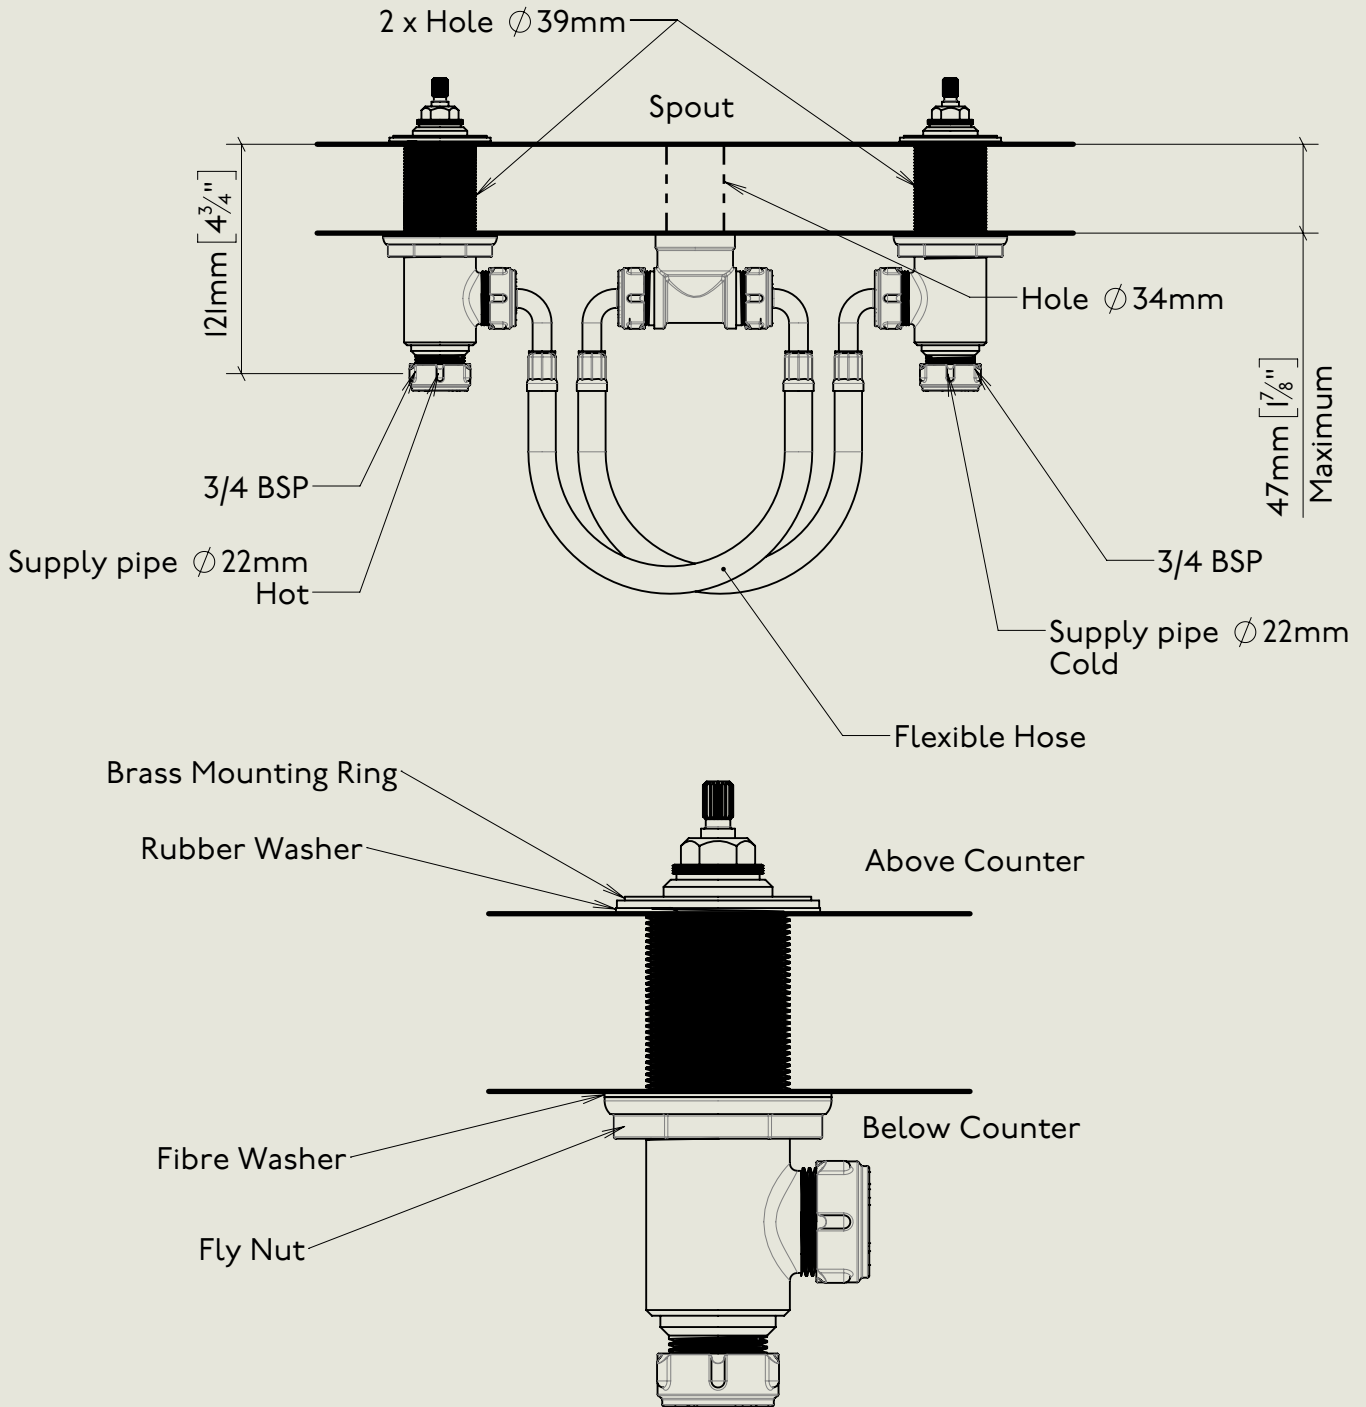

Model No.

M3480

Description

Milne 3 Hole Deck Mounted Bath Mixer

Complete

BY APPOINTMENT TO
HER MAJESTY QUEEN ELIZABETH II
MANUFACTURE OF KITCHEN & BATHROOM TAPS & MIXERS
BARBER WILSONS & CO. LTD
LONDON

LONDON

BARBER WILSONS & CO

EST. 1905

American adapters fitted as standard when purchased via BW&Co USA

Model No.	Description	
-	3 Hole Deck Mounted Bath Mixer	First Fix

BY APPOINTMENT TO
HER MAJESTY QUEEN ELIZABETH II
MANUFACTURE OF KITCHEN & BATHROOM TAPS & MIXERS
BARBER WILSONS & CO. LTD
LONDON

LONDON BARBER WILSONS & CO EST. 1905

American adapters fitted as standard when purchased via BW&Co USA

Model No. M3480	Description Milne 3 Hole Deck Mounted Bath Mixer	Second Fix
------------------------	---	------------