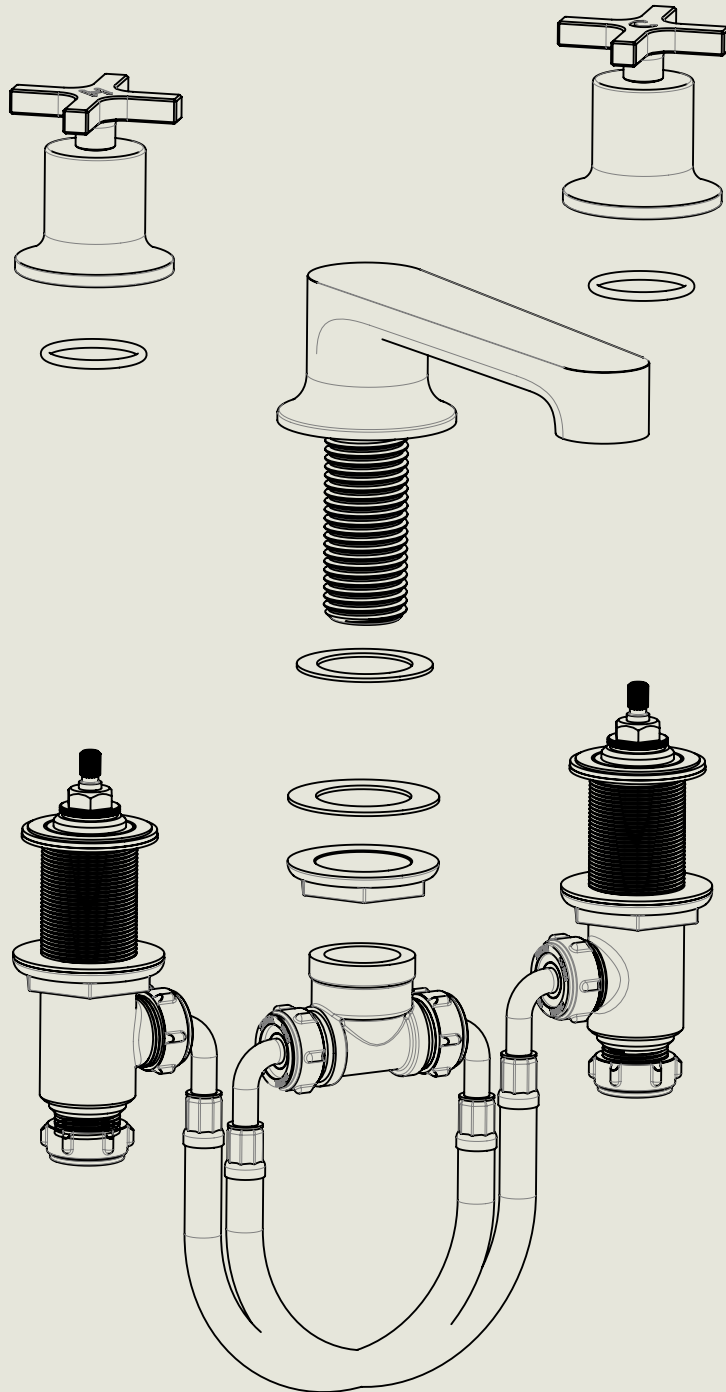

Model No.

M3480

Description

Milne 3 Hole Deck Mounted Bath Mixer

Complete

BY APPOINTMENT TO
HER MAJESTY QUEEN ELIZABETH II
MANUFACTURE OF KITCHEN & BATHROOM TAPS & MIXERS
BARBER WILSONS & CO. LTD
LONDON

LONDON

BARBER WILSONS & CO

EST. 1905

American adapters fitted as standard when purchased via BW&Co USA

Model No.	Description	
-	3 Hole Deck Mounted Bath Mixer	First Fix

BY APPOINTMENT TO
HER MAJESTY QUEEN ELIZABETH II
MANUFACTURE OF KITCHEN & BATHROOM TAPS & MIXERS
BARBER WILSONS & CO. LTD
LONDON

LONDON BARBER WILSONS & CO EST. 1905

American adapters fitted as standard when purchased via BW&Co USA

Model No. M3480	Description Milne 3 Hole Deck Mounted Bath Mixer	Second Fix
------------------------	---	------------