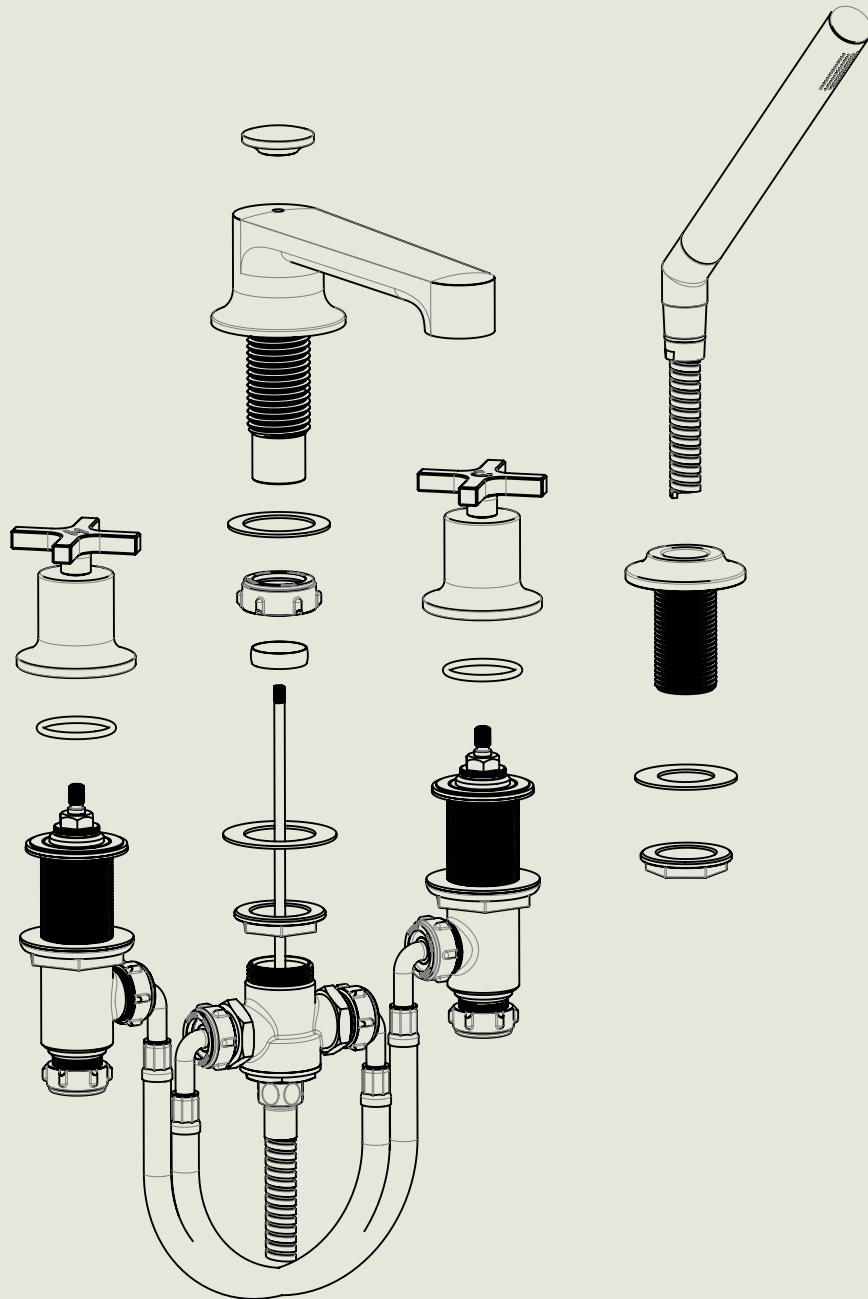

Model No.	Description	
M3484-45	Milne 4 Hole Bath Mixer Set - Deck Mounted (45-Degree Angle Handspray / Divertor)	Complete

BY APPOINTMENT TO
HER MAJESTY QUEEN ELIZABETH II
MANUFACTURE OF KITCHEN & BATHROOM TAPS & MIXERS
BARBER WILSONS & CO. LTD
LONDON

LONDON

BARBER WILSONS & CO

EST. 1905

American adapters fitted as standard when purchased via BW&Co USA

<p>Model No.</p> <p>-</p>	<p>Description</p> <p>4 Hole Bath Mixer Set - Deck Mounted</p>	<p>First Fix</p>
---------------------------	--	------------------

BY APPOINTMENT TO
HER MAJESTY QUEEN ELIZABETH II
MANUFACTURE OF KITCHEN & BATHROOM TAPS & MIXERS
BARBER WILSONS & CO. LTD
LONDON

LONDON BARBER WILSONS & CO EST. 1905

American adapters fitted as standard when purchased via BW&Co USA

Model No.	Description	
M3484-45	Milne 4 Hole Bath Mixer Set - Deck Mounted (45-Degree Angle Handspray / Divertor)	Second Fix