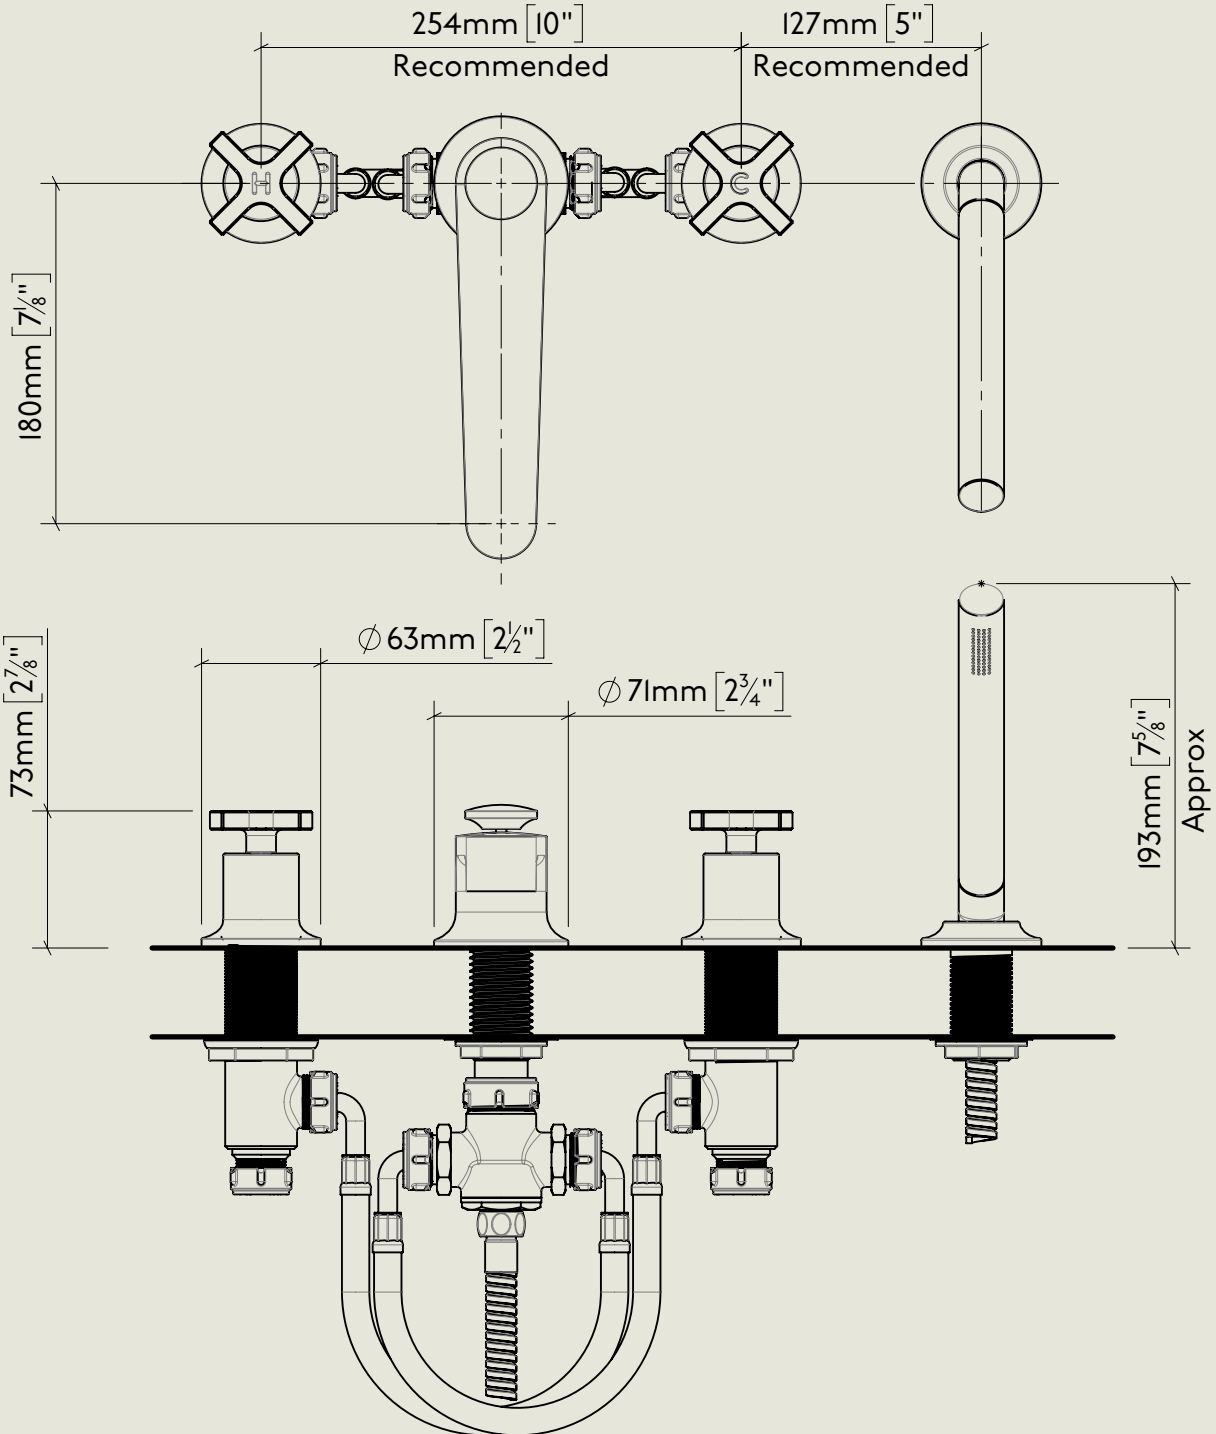

BY APPOINTMENT TO
HER MAJESTY QUEEN ELIZABETH II
MANUFACTURE OF KITCHEN & BATHROOM TAPS & MIXERS
BARBER WILSONS & CO. LTD
LONDON

LONDON

BARBER WILSONS & CO

EST. 1905

American adapters fitted as standard when purchased via BW&Co USA

Model No.	Description	
M3484-45	Milne 4 Hole Bath Mixer Set - Deck Mounted (45-Degree Angle Handspray / Divertor)	Complete

BY APPOINTMENT TO
HER MAJESTY QUEEN ELIZABETH II
MANUFACTURE OF KITCHEN & BATHROOM TAPS & MIXERS
BARBER WILSONS & CO. LTD
LONDON

LONDON

BARBER WILSONS & CO

EST. 1905

American adapters fitted as standard when purchased via BW&Co USA

<p>Model No.</p> <p>-</p>	<p>Description</p> <p>4 Hole Bath Mixer Set - Deck Mounted</p>	<p>First Fix</p>
---------------------------	--	------------------

Model No.	Description	
M3484-45	Milne 4 Hole Bath Mixer Set - Deck Mounted (45-Degree Angle Handspray / Divertor)	Second Fix