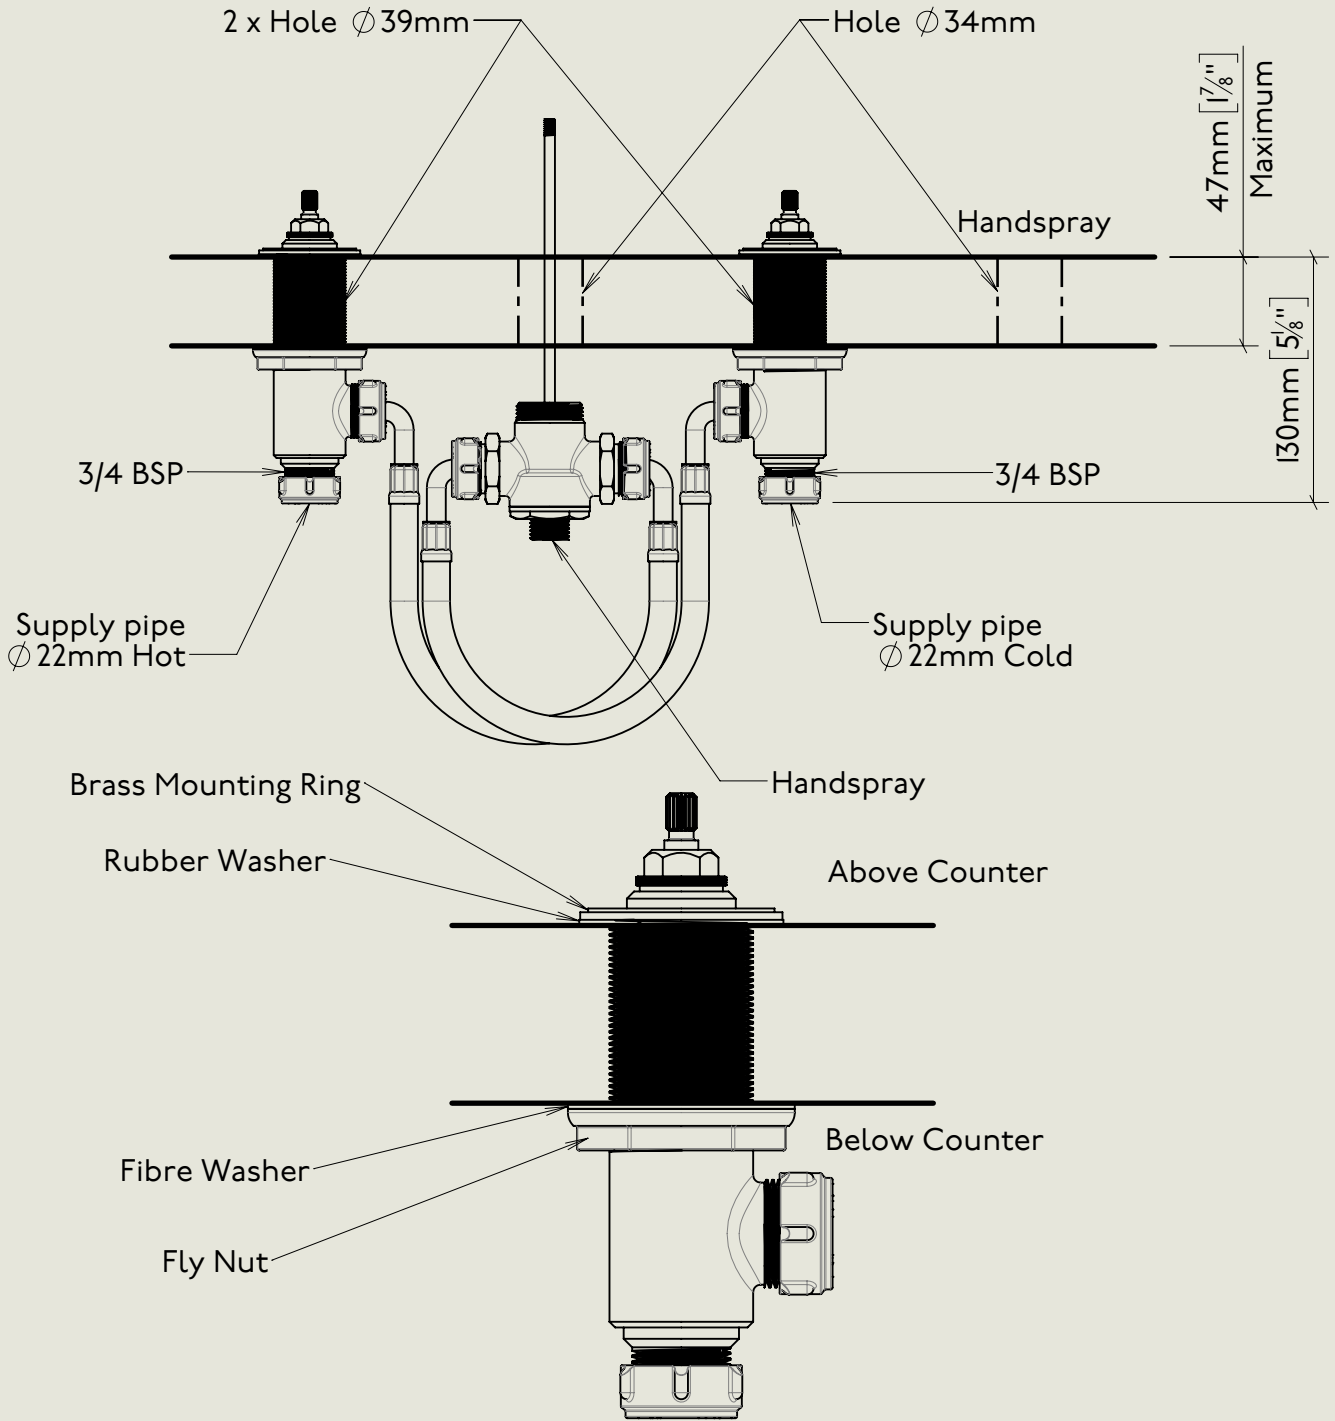

Model No.	Description	
M3484-45	Milne 4 Hole Bath Mixer Set - Deck Mounted (45-Degree Angle Handspray / Divertor)	Complete

BY APPOINTMENT TO
HER MAJESTY QUEEN ELIZABETH II
MANUFACTURE OF KITCHEN & BATHROOM TAPS & MIXERS
BARBER WILSONS & CO. LTD
LONDON

LONDON

BARBER WILSONS & CO

EST. 1905

American adapters fitted as standard when purchased via BW&Co USA

<p>Model No.</p> <p>-</p>	<p>Description</p> <p>4 Hole Bath Mixer Set - Deck Mounted</p>	<p>First Fix</p>
---------------------------	--	------------------

Model No.	Description	
M3484-45	Milne 4 Hole Bath Mixer Set - Deck Mounted (45-Degree Angle Handspray / Divertor)	Second Fix