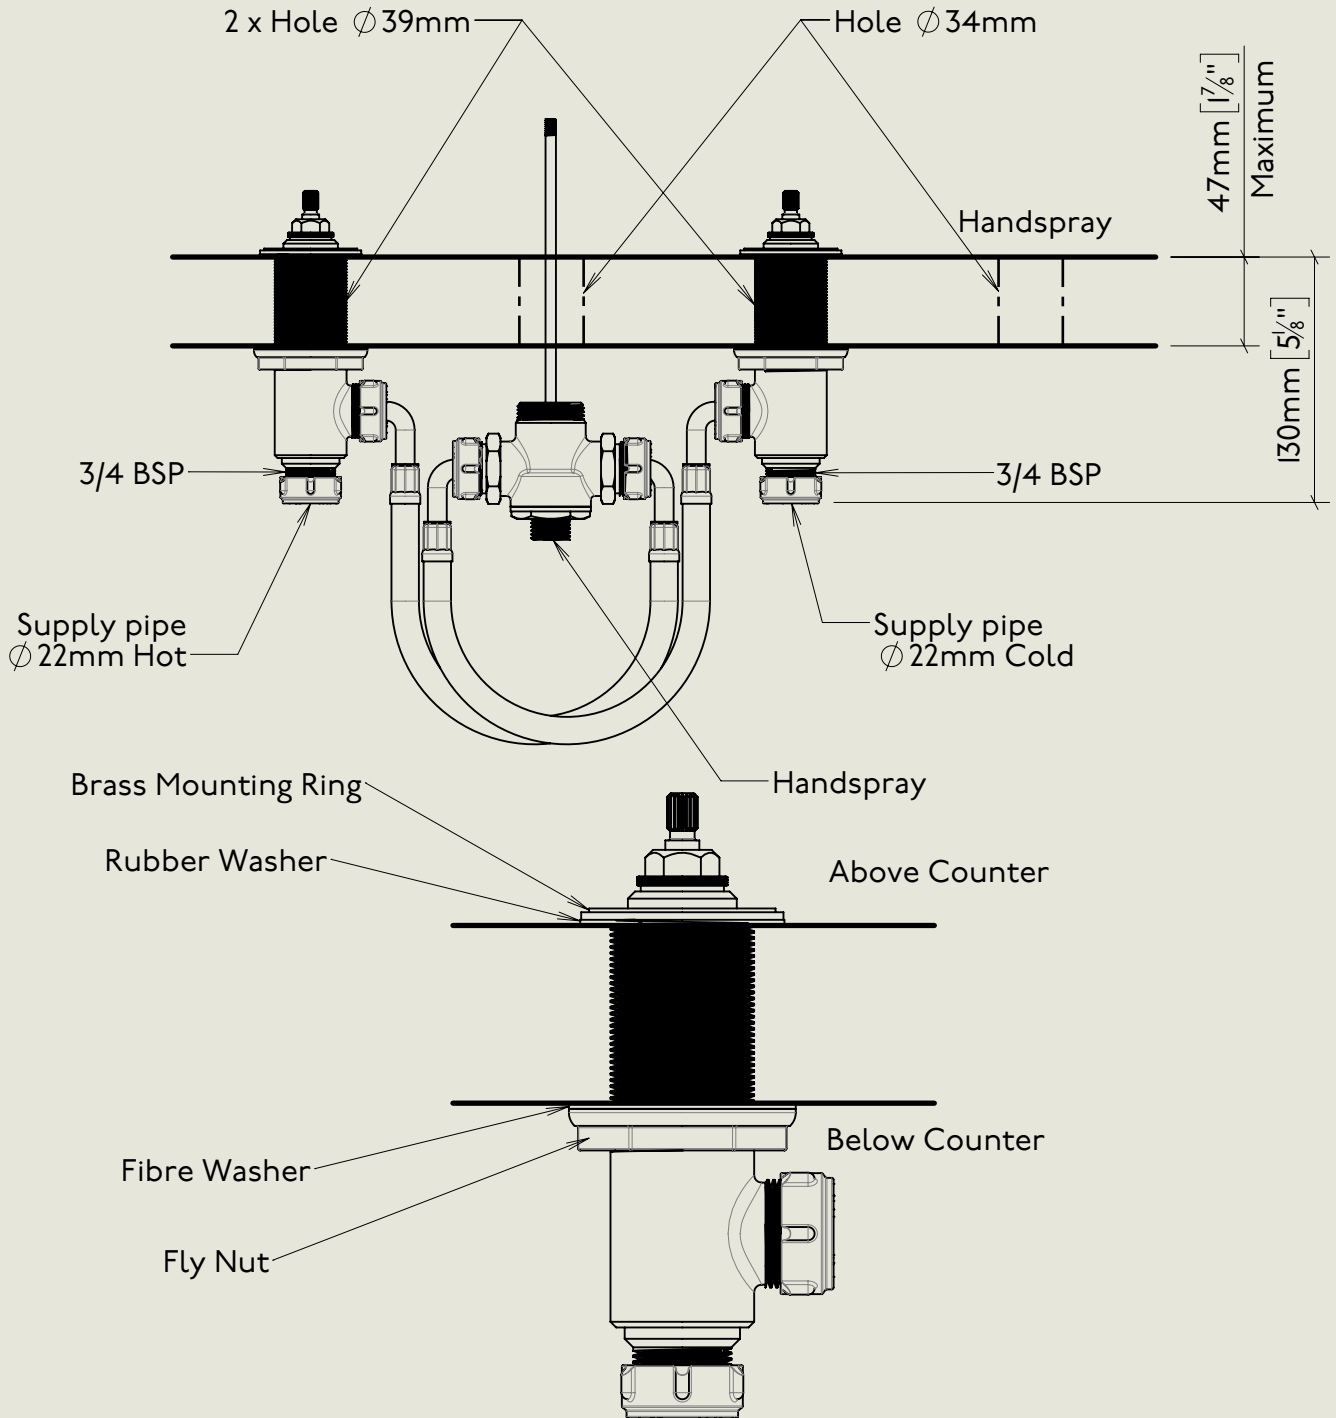

Model No.	Description	
M3484-90	Milne 4 Hole Bath Mixer Set - Deck Mounted (90-Degree Angle Handspray / Divertor)	Complete

BY APPOINTMENT TO
HER MAJESTY QUEEN ELIZABETH II
MANUFACTURE OF KITCHEN & BATHROOM TAPS & MIXERS
BARBER WILSONS & CO. LTD
LONDON

LONDON

BARBER WILSONS & CO

EST. 1905

American adapters fitted as standard when purchased via BW&Co USA

<p>Model No.</p> <p>-</p>	<p>Description</p> <p>4 Hole Bath Mixer Set - Deck Mounted</p>	<p>First Fix</p>
---------------------------	--	------------------

Model No.

M3484-90

Description

Milne 4 Hole Bath Mixer Set - Deck Mounted
(90-Degree Angle Handspray / Divertor)

Second Fix