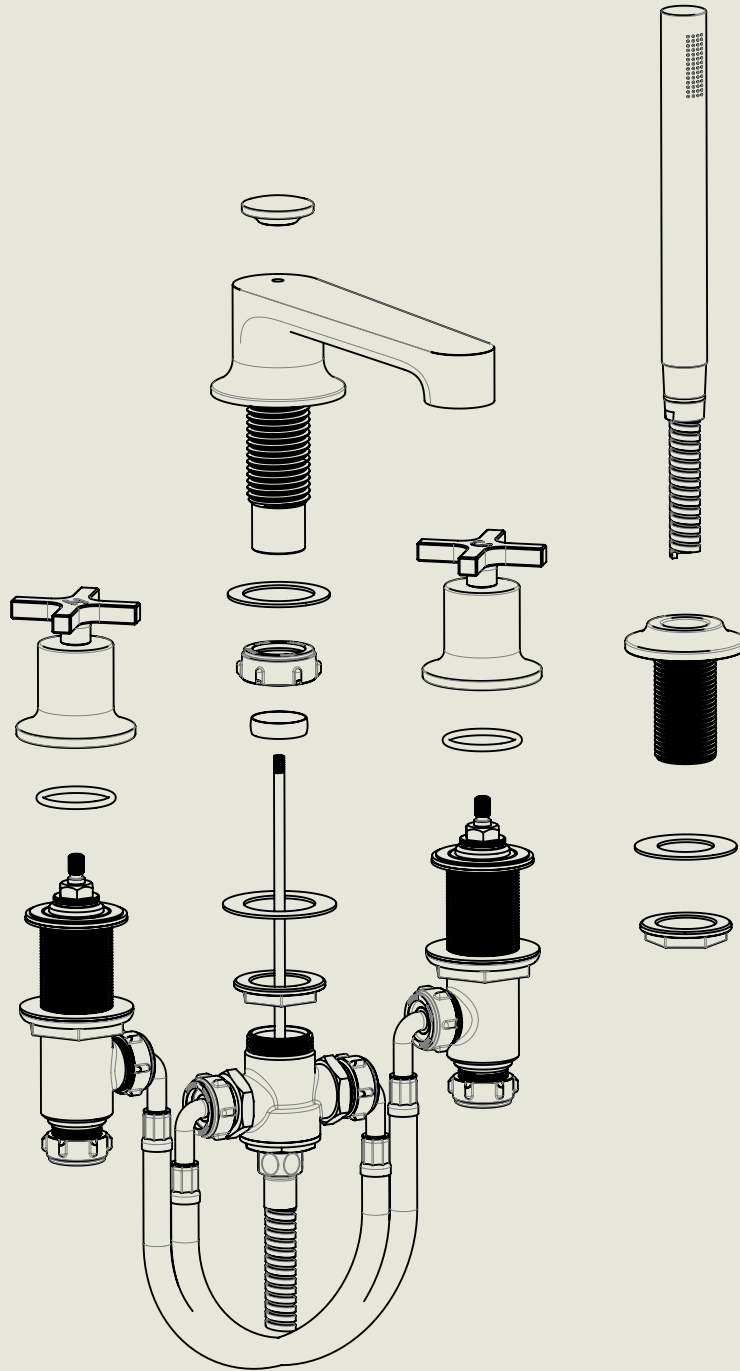

Model No.	Description	
M3484-90	Milne 4 Hole Bath Mixer Set - Deck Mounted (90-Degree Angle Handspray / Divertor)	Complete

BY APPOINTMENT TO
HER MAJESTY QUEEN ELIZABETH II
MANUFACTURE OF KITCHEN & BATHROOM TAPS & MIXERS
BARBER WILSONS & CO. LTD
LONDON

LONDON

BARBER WILSONS & CO

EST. 1905

American adapters fitted as standard when purchased via BW&Co USA

<p>Model No.</p> <p>-</p>	<p>Description</p> <p>4 Hole Bath Mixer Set - Deck Mounted</p>	<p>First Fix</p>
---------------------------	--	------------------

BY APPOINTMENT TO
HER MAJESTY QUEEN ELIZABETH II
MANUFACTURE OF KITCHEN & BATHROOM TAPS & MIXERS
BARBER WILSONS & CO. LTD
LONDON

LONDON

BARBER WILSONS & CO

EST. 1905

American adapters fitted as standard when purchased via BW&Co USA

Model No.

M3484-90

Description

Milne 4 Hole Bath Mixer Set - Deck Mounted
(90-Degree Angle Handspray / Divertor)

Second Fix