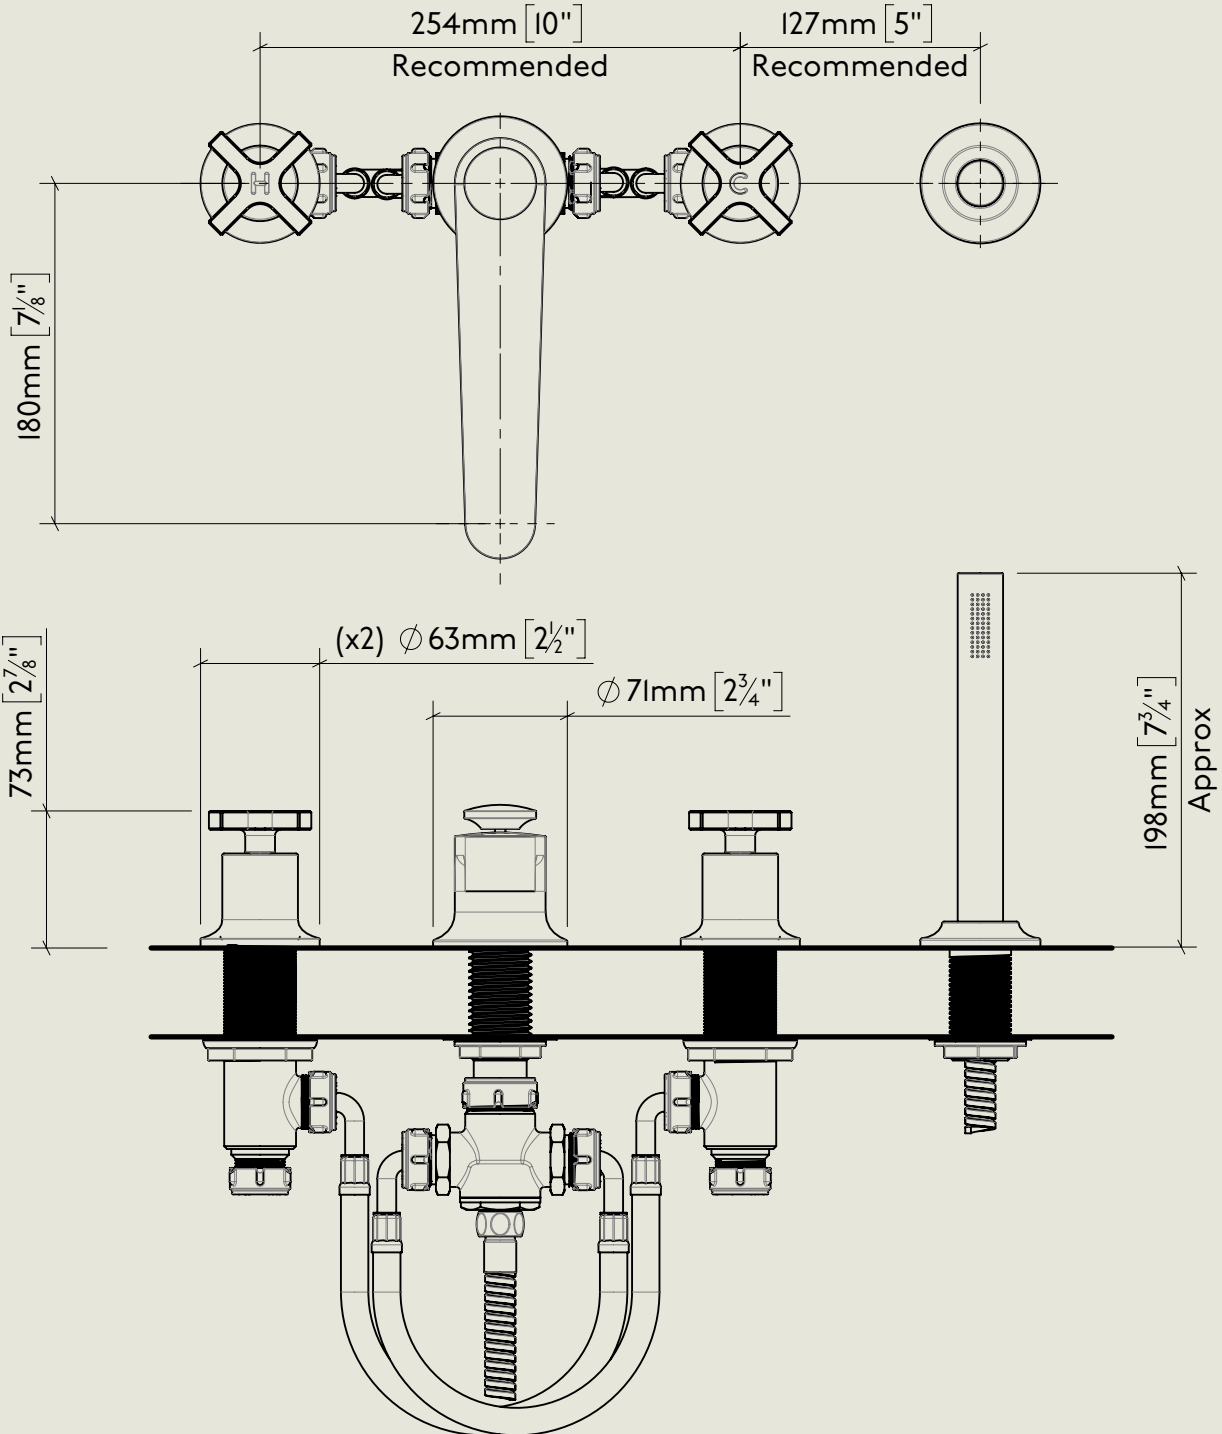

BY APPOINTMENT TO
HER MAJESTY QUEEN ELIZABETH II
MANUFACTURE OF KITCHEN & BATHROOM TAPS & MIXERS
BARBER WILSONS & CO. LTD
LONDON

LONDON

BARBER WILSONS & CO

EST. 1905

American adapters fitted as standard when purchased via BW&Co USA

Model No.	Description	
M3484-90	Milne 4 Hole Bath Mixer Set - Deck Mounted (90-Degree Angle Handspray / Divertor)	Complete