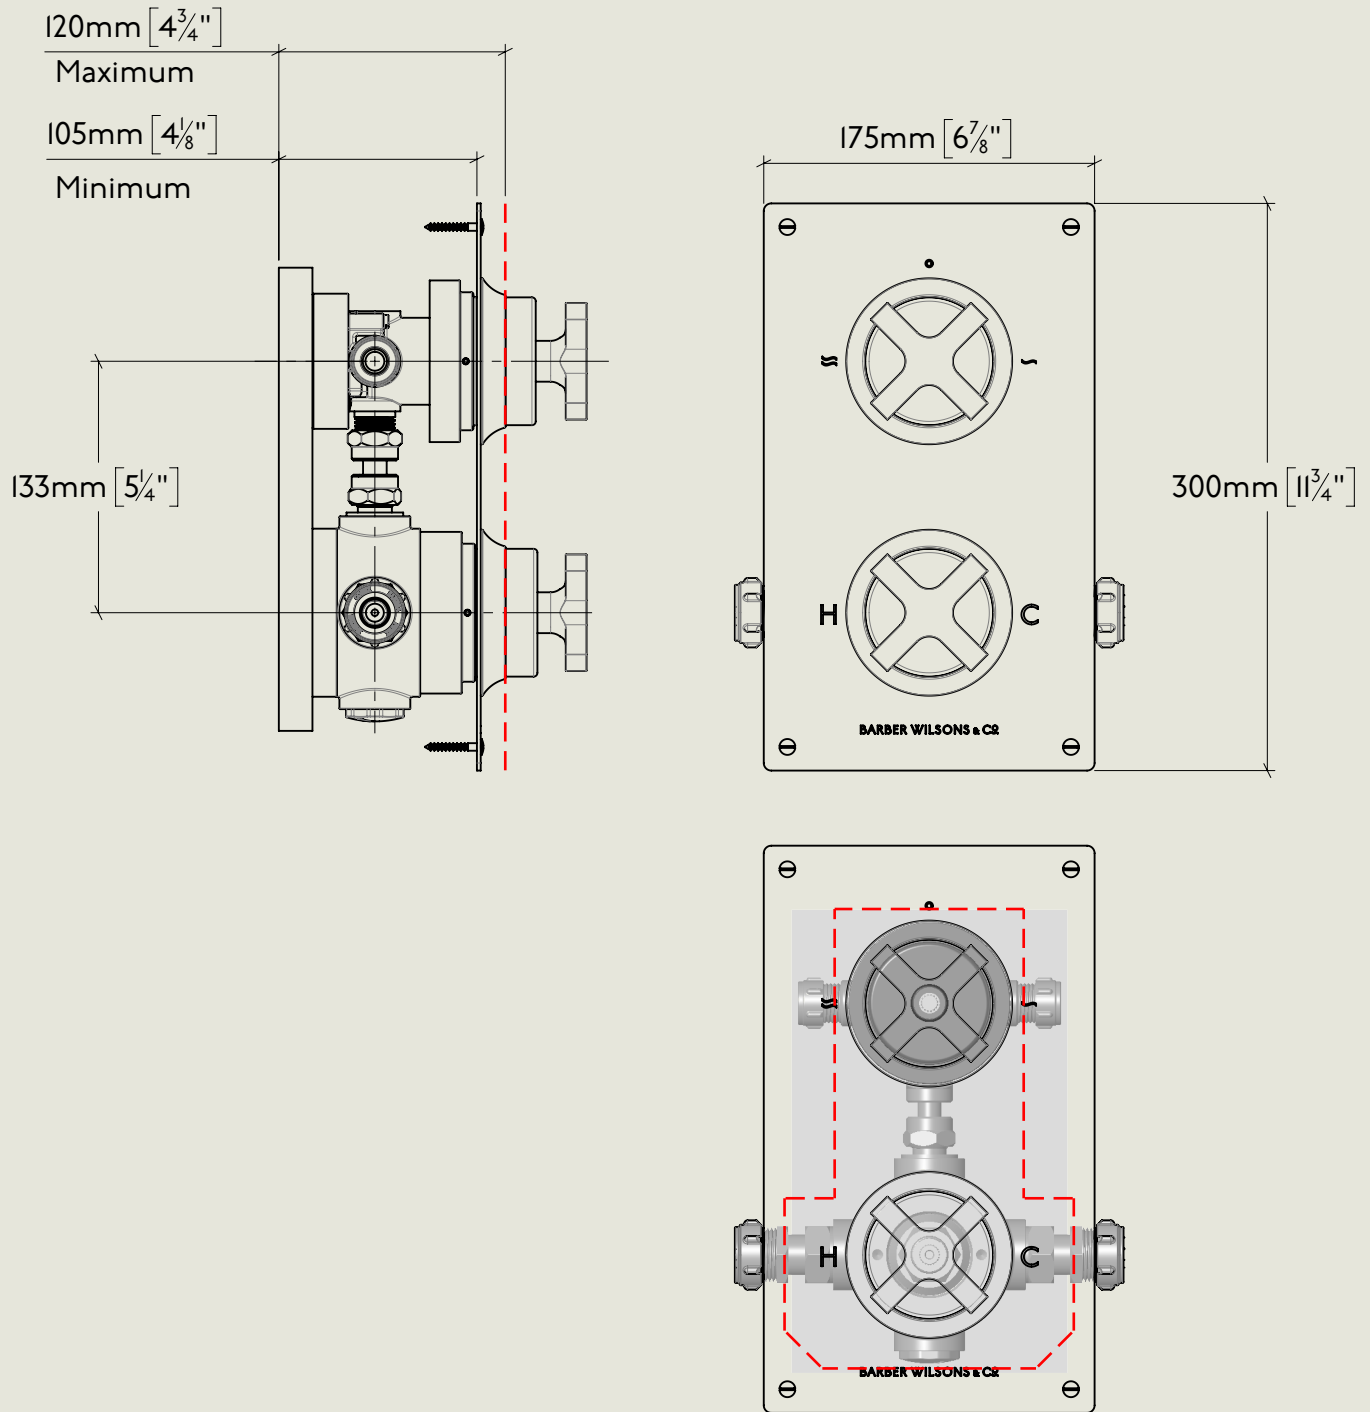

BY APPOINTMENT TO
HER MAJESTY QUEEN ELIZABETH II
MANUFACTURE OF KITCHEN & BATHROOM TAPS & MIXERS
BARBER WILSONS & CO. LTD
LONDON

LONDON

BARBER WILSONS & CO

EST. 1905

American adapters fitted as standard when purchased via BW&Co USA

Model No.	Description	
MPS53C2D	Milne Concealed thermostatic shower Valve	Complete