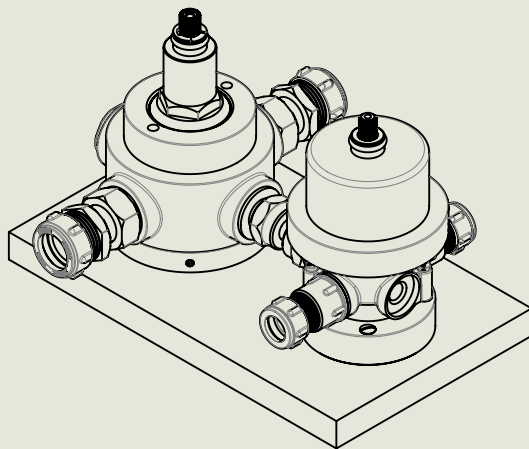

BY APPOINTMENT TO
HER MAJESTY QUEEN ELIZABETH II
MANUFACTURE OF KITCHEN & BATHROOM TAPS & MIXERS
BARBER WILSONS & CO. LTD
LONDON

LONDON

BARBER WILSONS & CO

EST. 1905

American adapters fitted as standard when purchased via BW&Co USA

Model No.	Description	
MPS53C2D	Milne Concealed thermostatic shower Valve	Complete

BY APPOINTMENT TO
HER MAJESTY QUEEN ELIZABETH II
MANUFACTURE OF KITCHEN & BATHROOM TAPS & MIXERS
BARBER WILSONS & CO. LTD
LONDON

LONDON **BARBER WILSONS & CO** EST. 1905

American adapters fitted as standard when purchased via BW&Co USA

Model No.	Description	
-	Concealed thermostatic shower Valve	First Fix

BY APPOINTMENT TO
HER MAJESTY QUEEN ELIZABETH II
MANUFACTURE OF KITCHEN & BATHROOM TAPS & MIXERS
BARBER WILSONS & CO. LTD
LONDON

LONDON

BARBER WILSONS & CO

EST. 1905

American adapters fitted as standard when purchased via BW&Co USA

Model No.	Description	
MPS53C2D	Milne Concealed thermostatic shower Valve	Second Fix