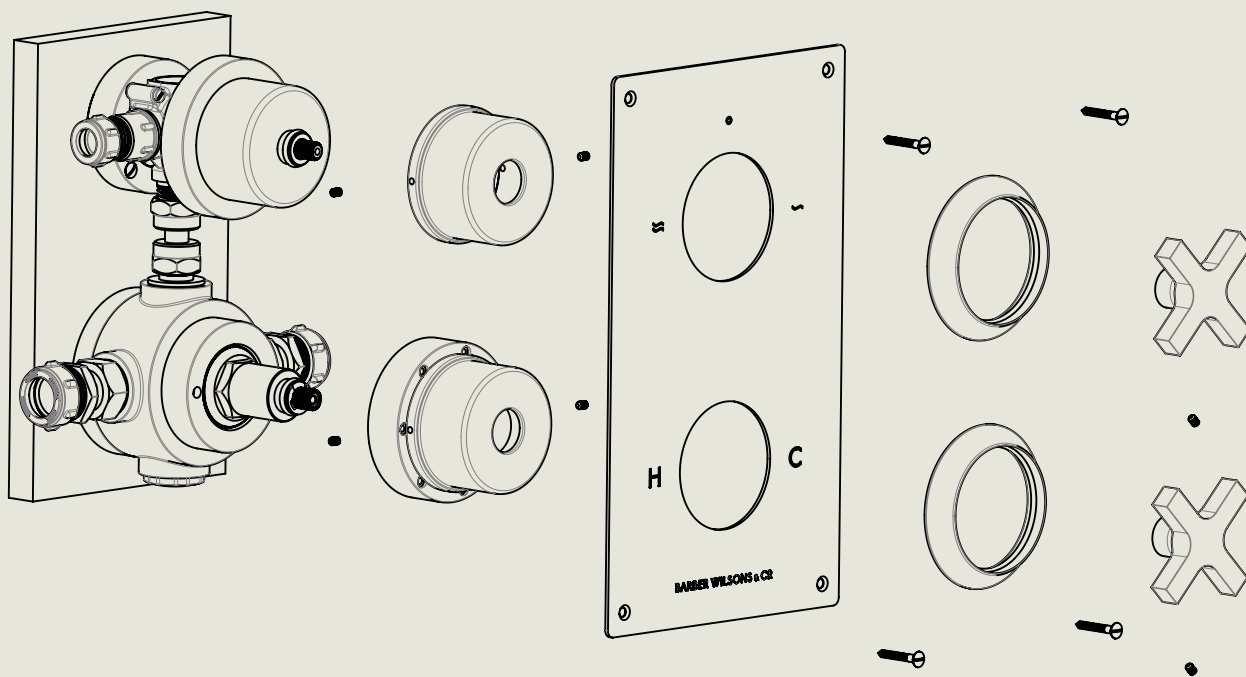

Model No.	Description	
MPS53C2D	Milne Concealed thermostatic shower Valve	Complete

BY APPOINTMENT TO
HER MAJESTY QUEEN ELIZABETH II
MANUFACTURE OF KITCHEN & BATHROOM TAPS & MIXERS
BARBER WILSONS & CO. LTD
LONDON

LONDON **BARBER WILSONS & CO** EST. 1905

American adapters fitted as standard when purchased via BW&Co USA

Model No.	Description	
-	Concealed thermostatic shower Valve	First Fix

BY APPOINTMENT TO
HER MAJESTY QUEEN ELIZABETH II
MANUFACTURE OF KITCHEN & BATHROOM TAPS & MIXERS
BARBER WILSONS & CO. LTD
LONDON

LONDON

BARBER WILSONS & CO

EST. 1905

American adapters fitted as standard when purchased via BW&Co USA

Model No.	Description	
MPS53C2D	Milne Concealed thermostatic shower Valve	Second Fix