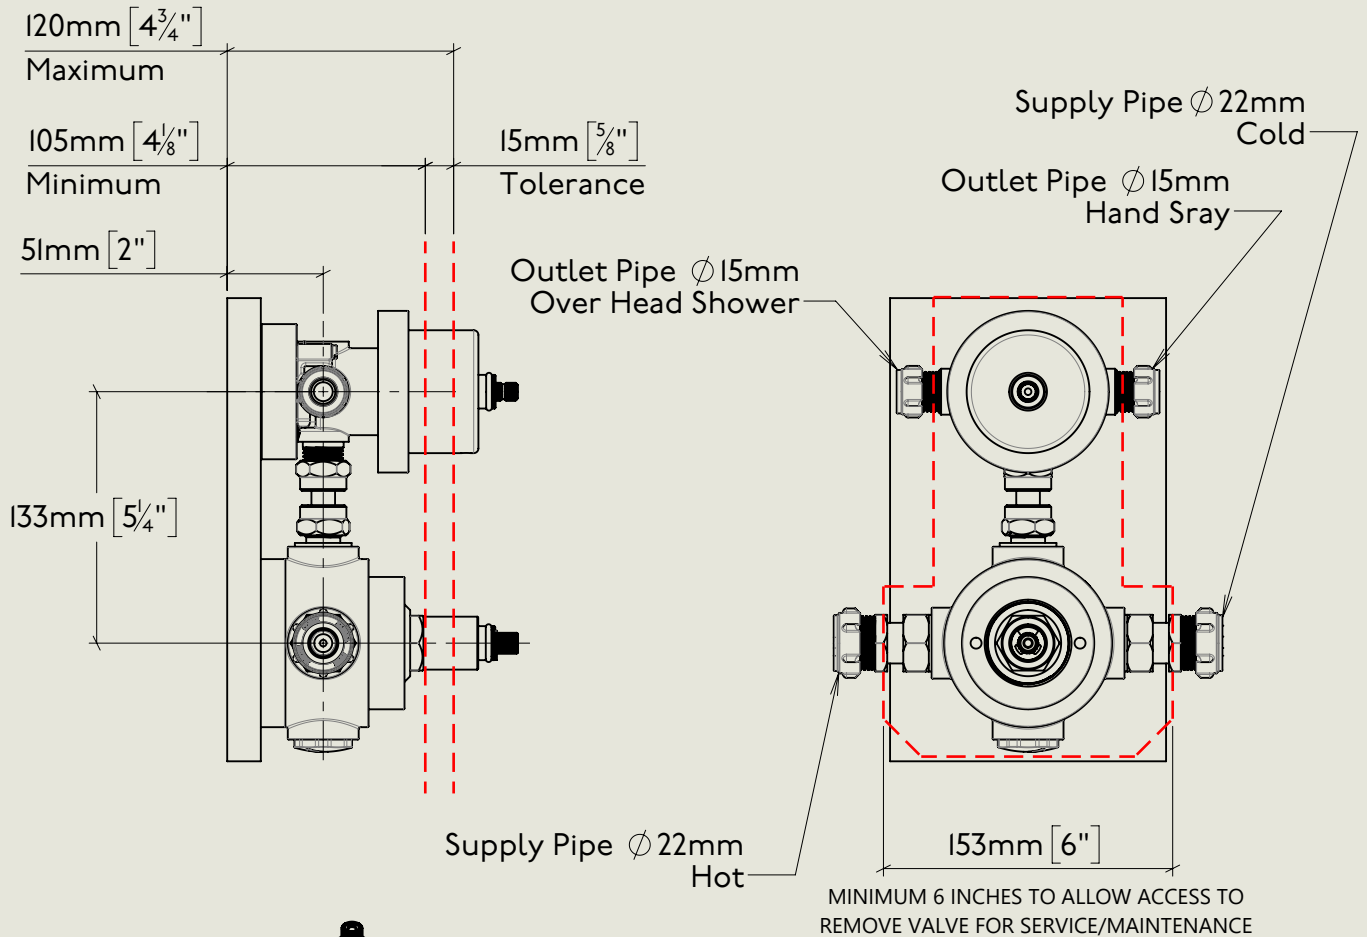

BY APPOINTMENT TO
HER MAJESTY QUEEN ELIZABETH II
MANUFACTURE OF KITCHEN & BATHROOM TAPS & MIXERS
BARBER WILSONS & CO. LTD
LONDON

LONDON

BARBER WILSONS & CO

EST. 1905

American adapters fitted as standard when purchased via BW&Co USA

Model No.	Description	
MPS53C2D	Milne Concealed thermostatic shower Valve	Complete

BY APPOINTMENT TO
HER MAJESTY QUEEN ELIZABETH II
MANUFACTURE OF KITCHEN & BATHROOM TAPS & MIXERS
BARBER WILSONS & CO. LTD
LONDON

LONDON **BARBER WILSONS & CO** EST. 1905

American adapters fitted as standard when purchased via BW&Co USA

Model No.	Description	
-	Concealed thermostatic shower Valve	First Fix

BY APPOINTMENT TO
HER MAJESTY QUEEN ELIZABETH II
MANUFACTURE OF KITCHEN & BATHROOM TAPS & MIXERS
BARBER WILSONS & CO. LTD
LONDON

LONDON

BARBER WILSONS & CO

EST. 1905

American adapters fitted as standard when purchased via BW&Co USA

Model No.	Description	
MPS53C2D	Milne Concealed thermostatic shower Valve	Second Fix